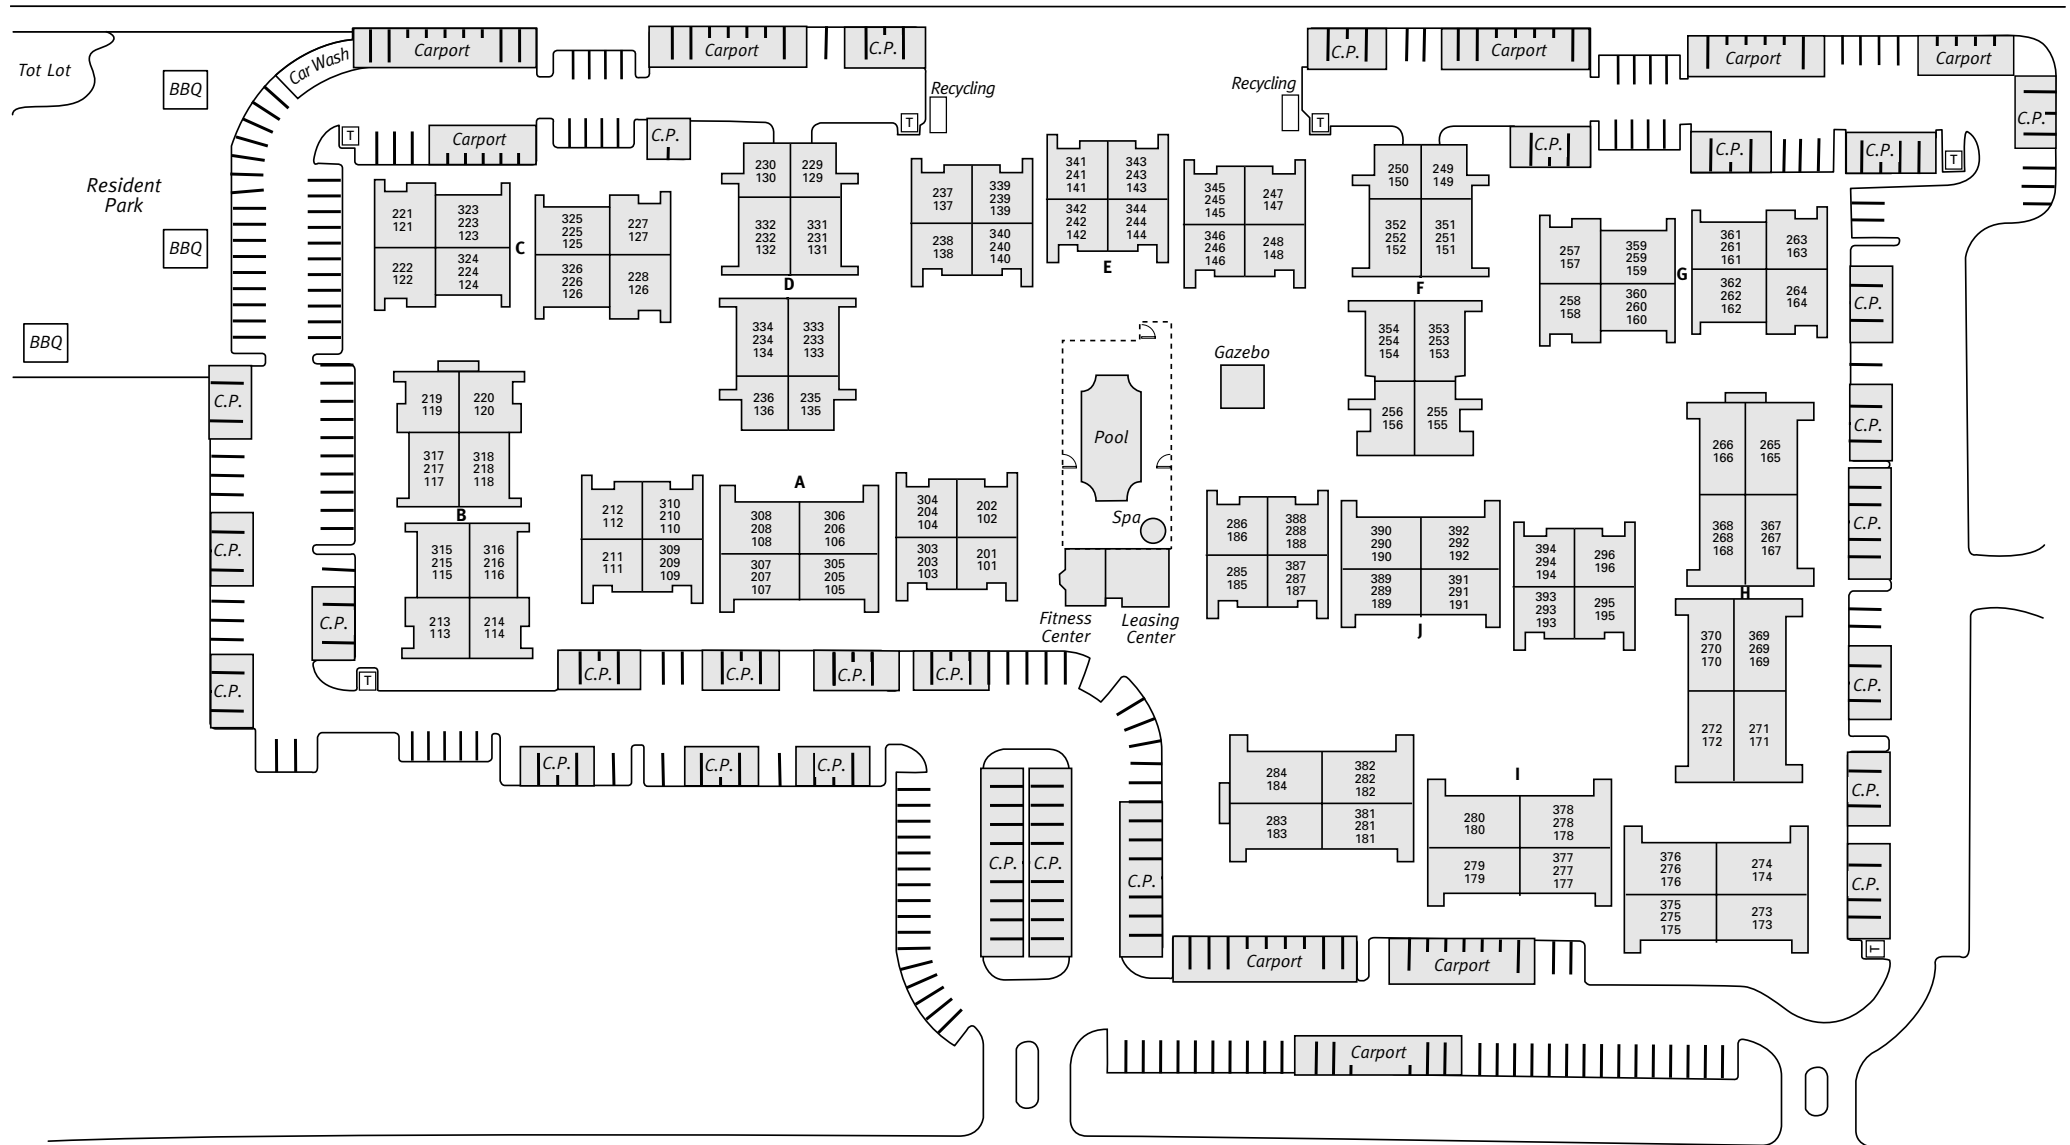

Avalon Mountain View

Central Expressway

Villa Street

1600 Villa Street • Mountain View, CA 94041 • (650) 967-2300
 This plan is meant for illustrative purposes only. Parking lot lines denote parking areas; actual number of spaces may vary from plan.

We would like to take you on a standard tour route that may include a model apartment and many community amenities. If you wish to alter this route, see a specific apartment or see other community features, we can do so upon request.