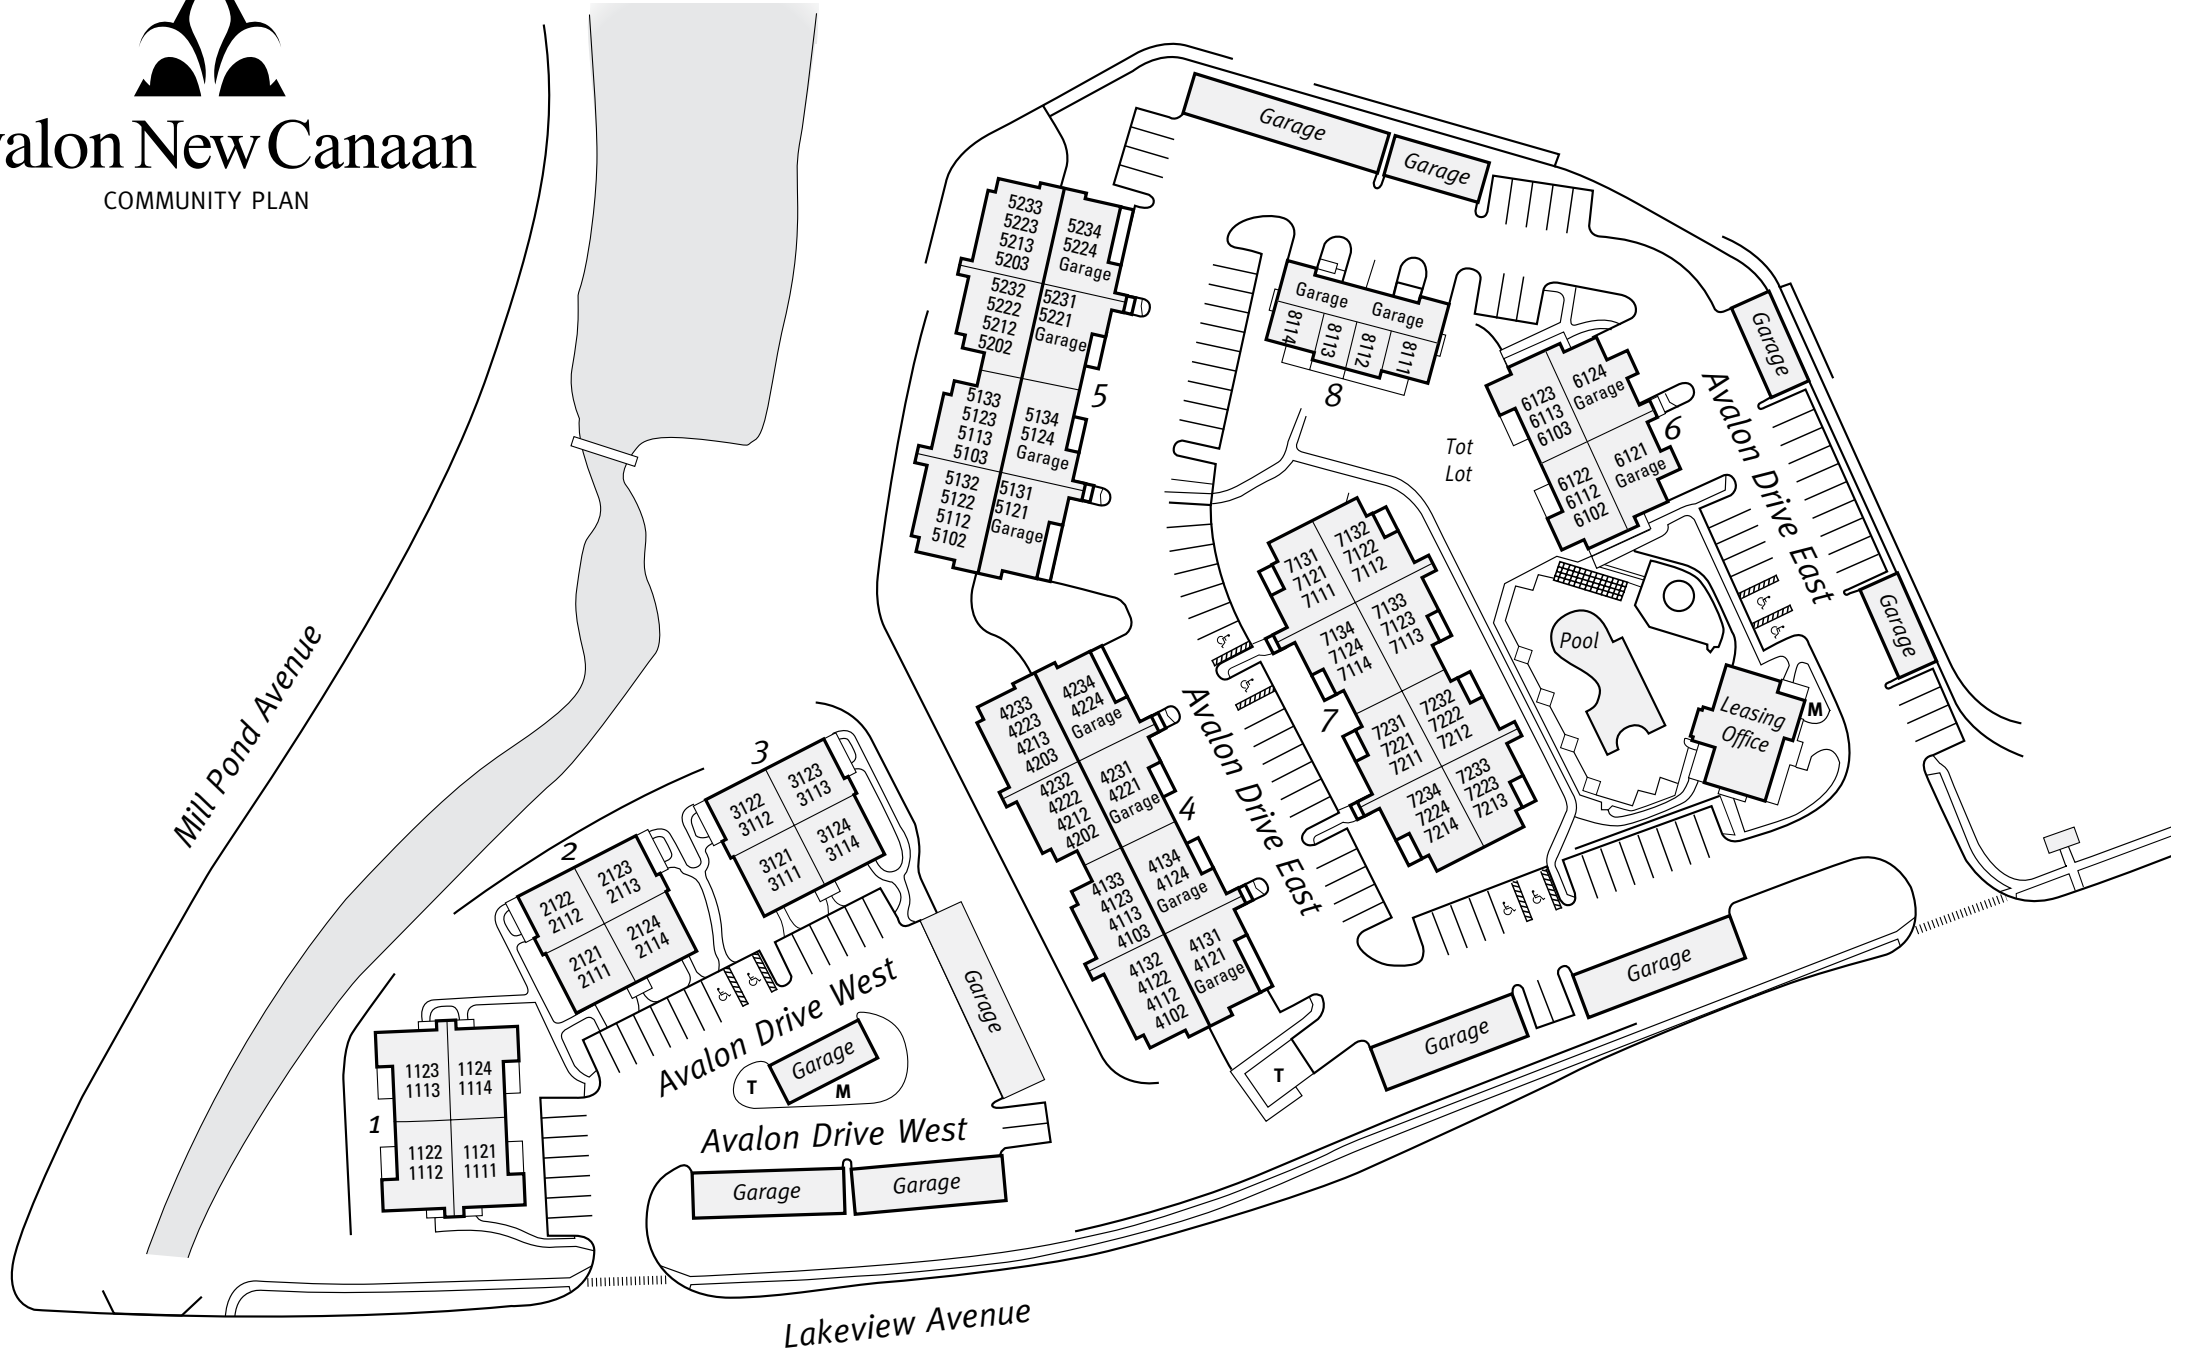

Avalon New Canaan

COMMUNITY PLAN

We would like to take you on a standard tour route that may include a model apartment and many community amenities. If you wish to alter this route, see a specific apartment or see other community features, we can do so upon request.

100 Avalon Drive East • New Canaan, CT 06840 • (203) 972-1600

This drawing is intended for illustrative purposes only. Parking lines denote parking areas; actual number of spaces may vary from plan.