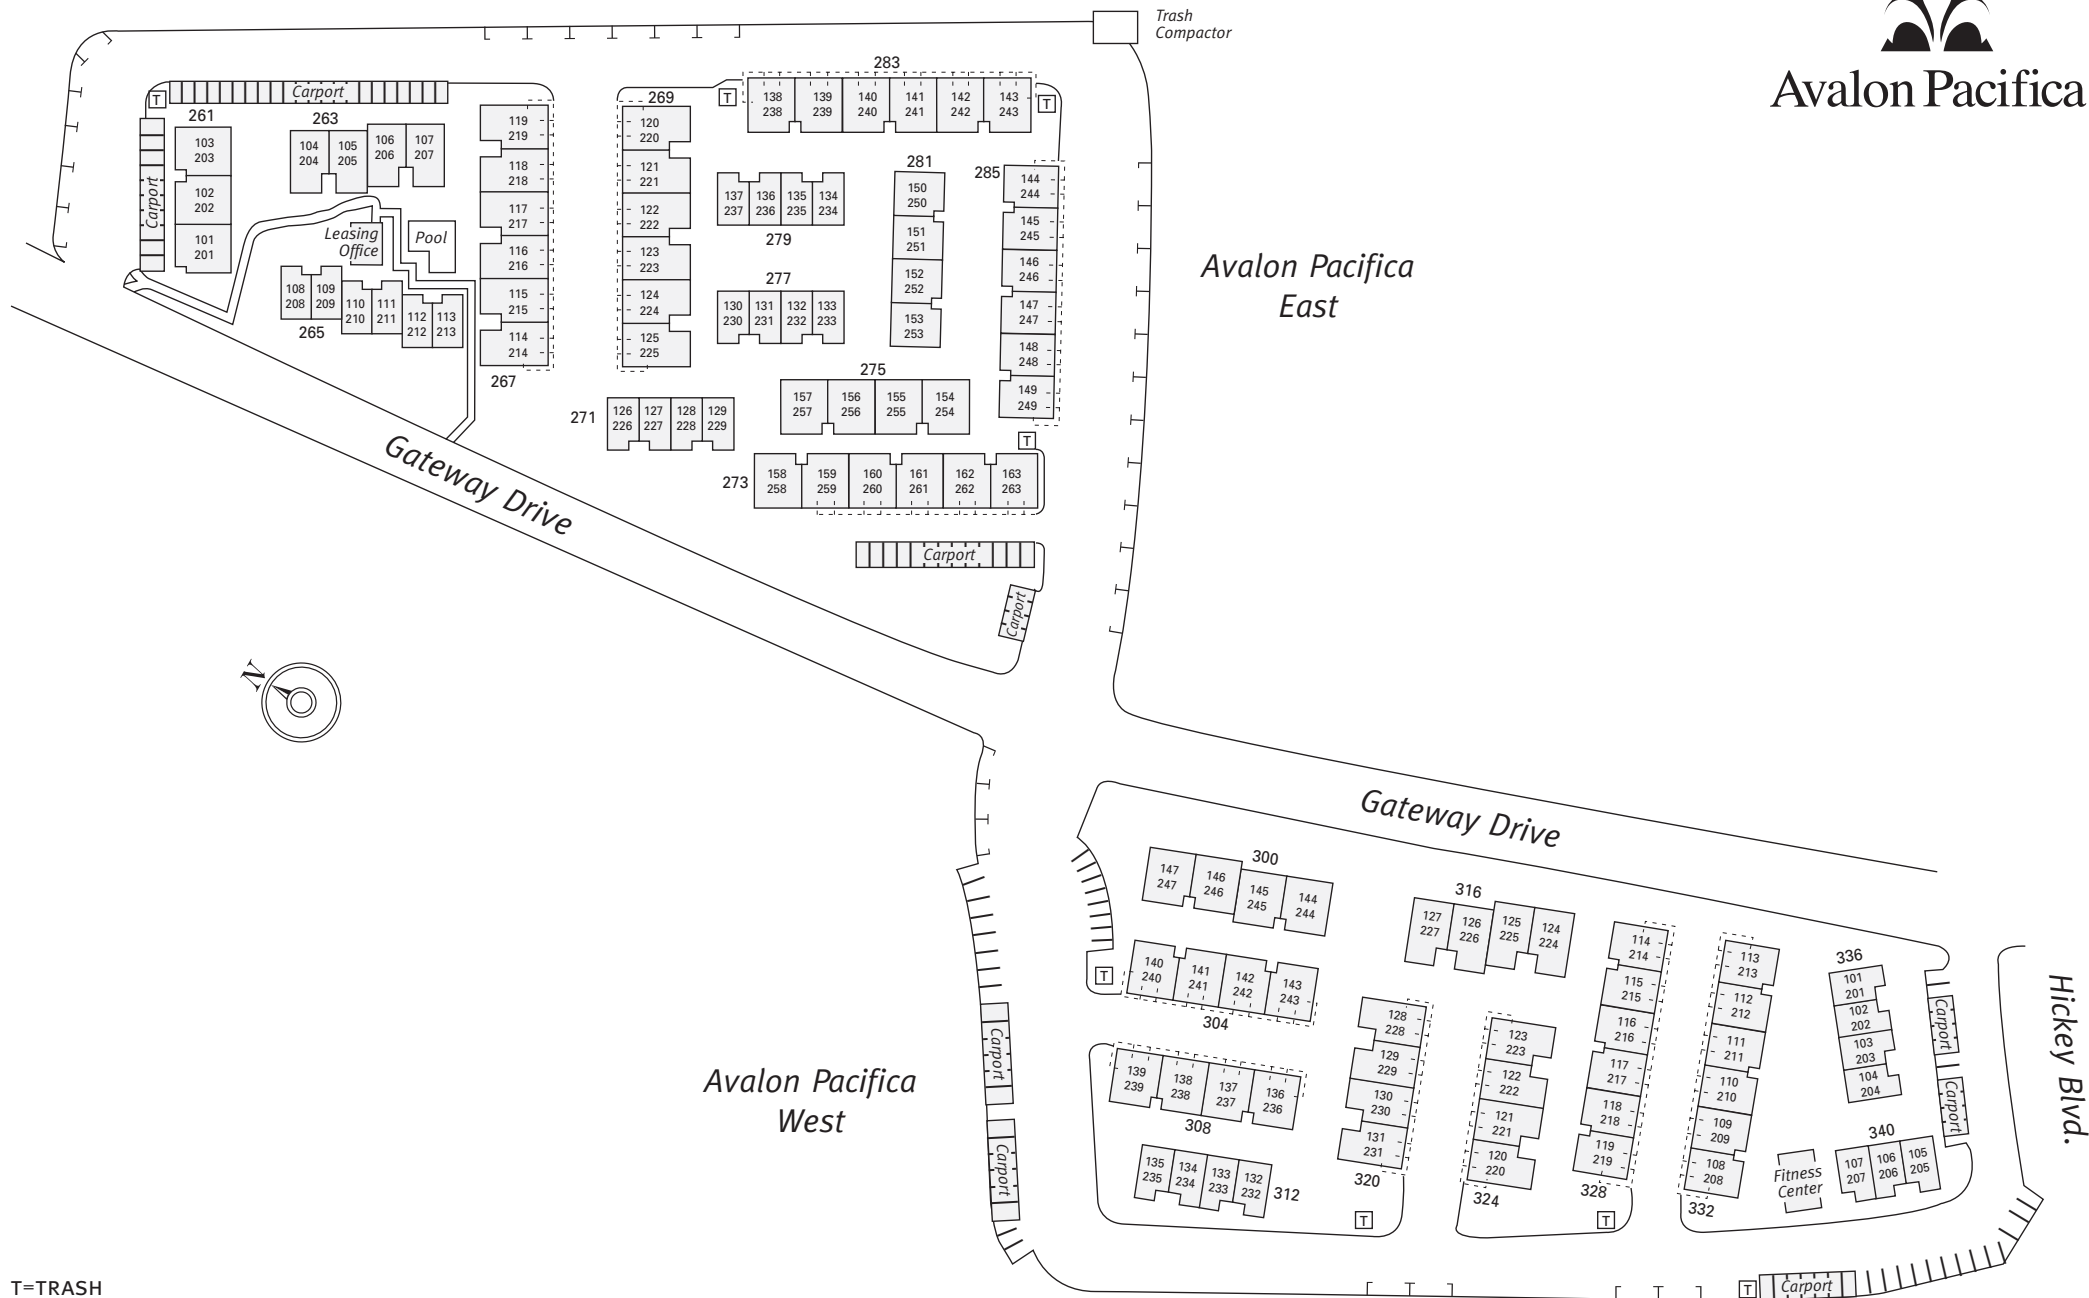

Avalon Pacifica

T=TRASH

265 Gateway Drive • Pacifica, CA 94044 • (650) 355-2010

This plan is meant for illustrative purposes only. Parking lot lines denote parking areas; actual number of spaces may vary from plan.