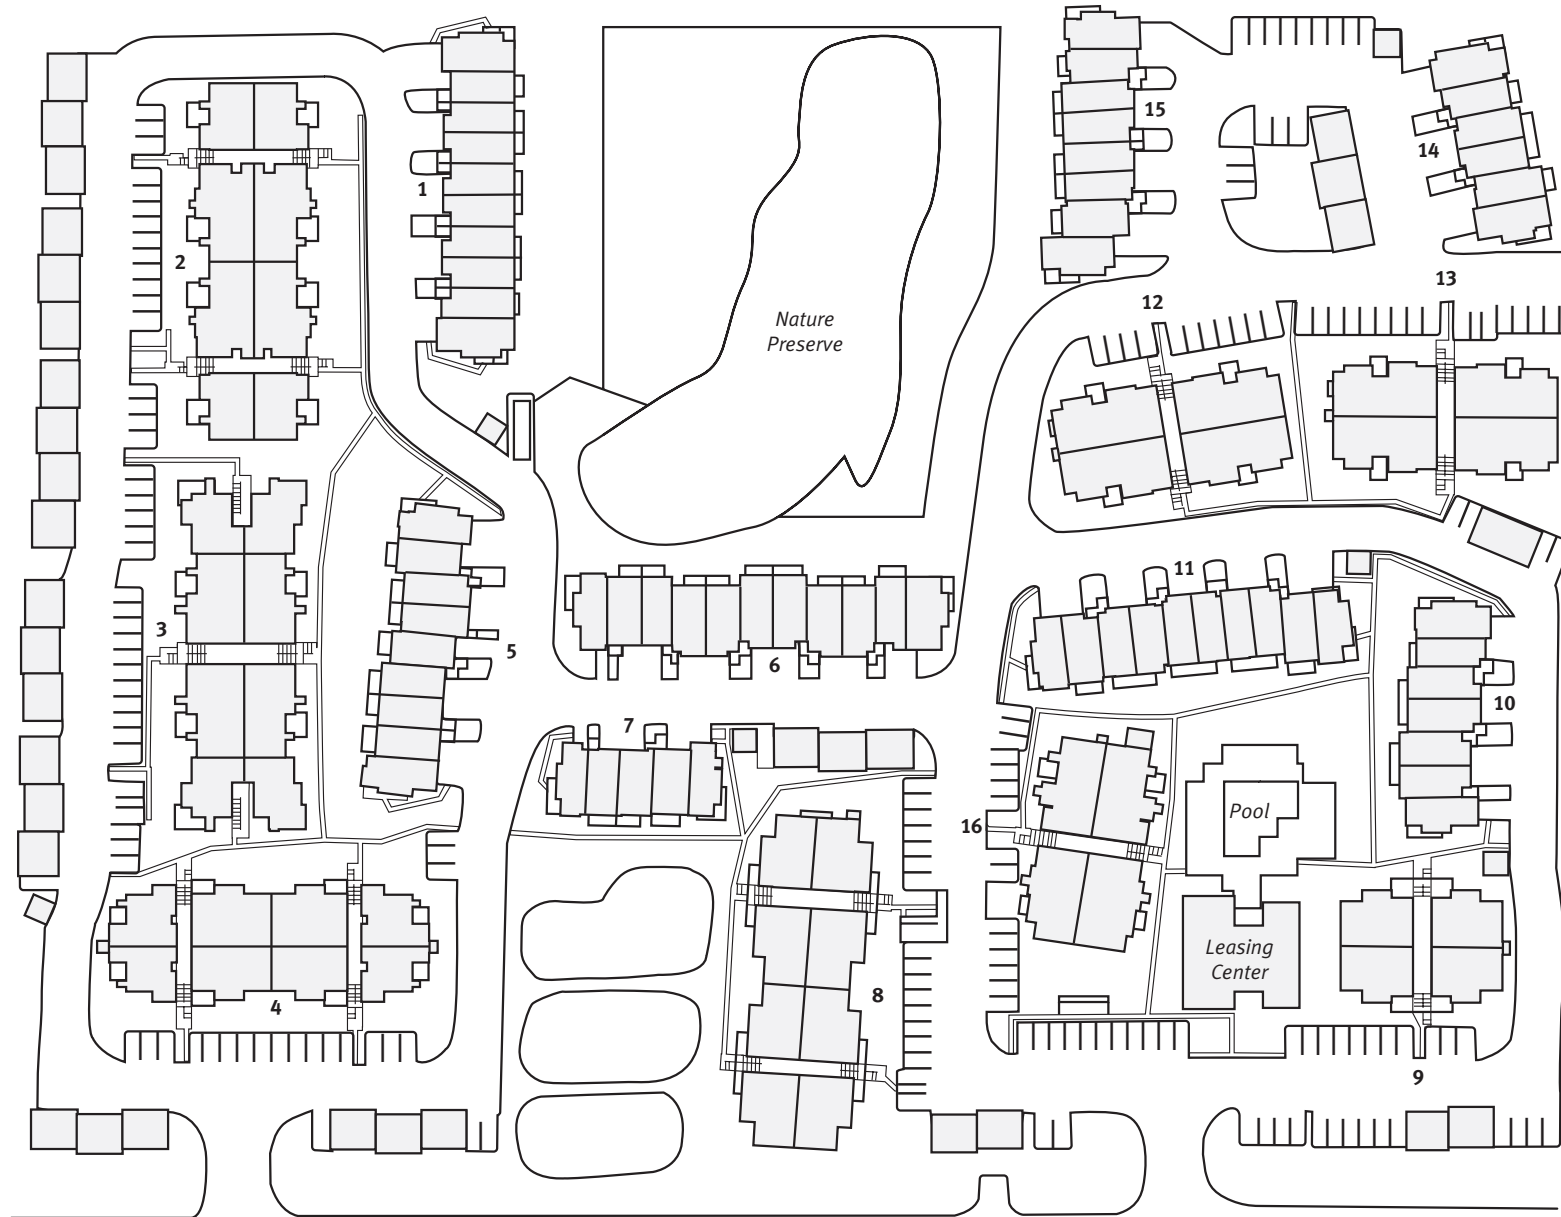

Avalon RockMeadow

Bothell-Everett Highway

19905 Bothell-Everett Highway • Bothell, WA 98012 • (425) 398-7226

This plan is meant for illustrative purposes only. Parking lot lines denote parking areas; actual number of spaces may vary from plan.