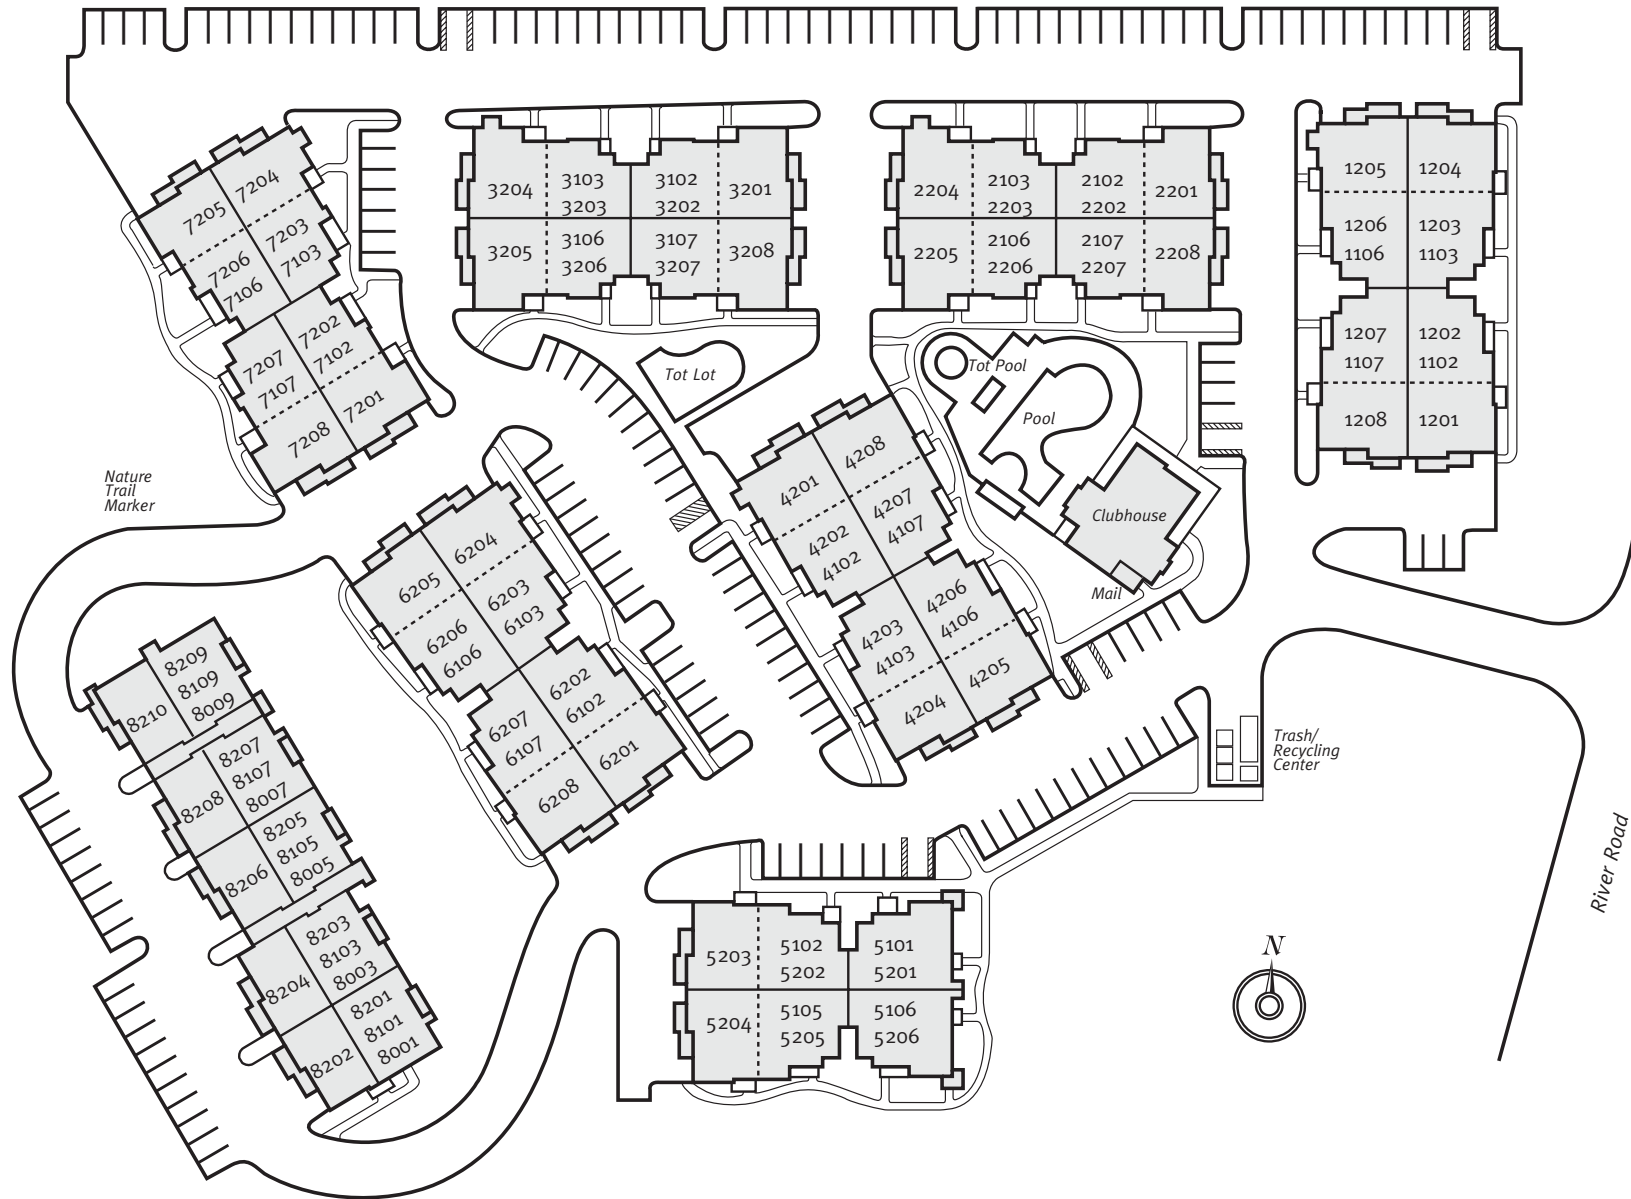

Avalon Springs

25 River Road • Wilton, CT 06897 • (203) 762-0010

This plan is meant for illustrative purposes only. Parking lot lines denote parking areas; actual number of spaces may vary from plan.