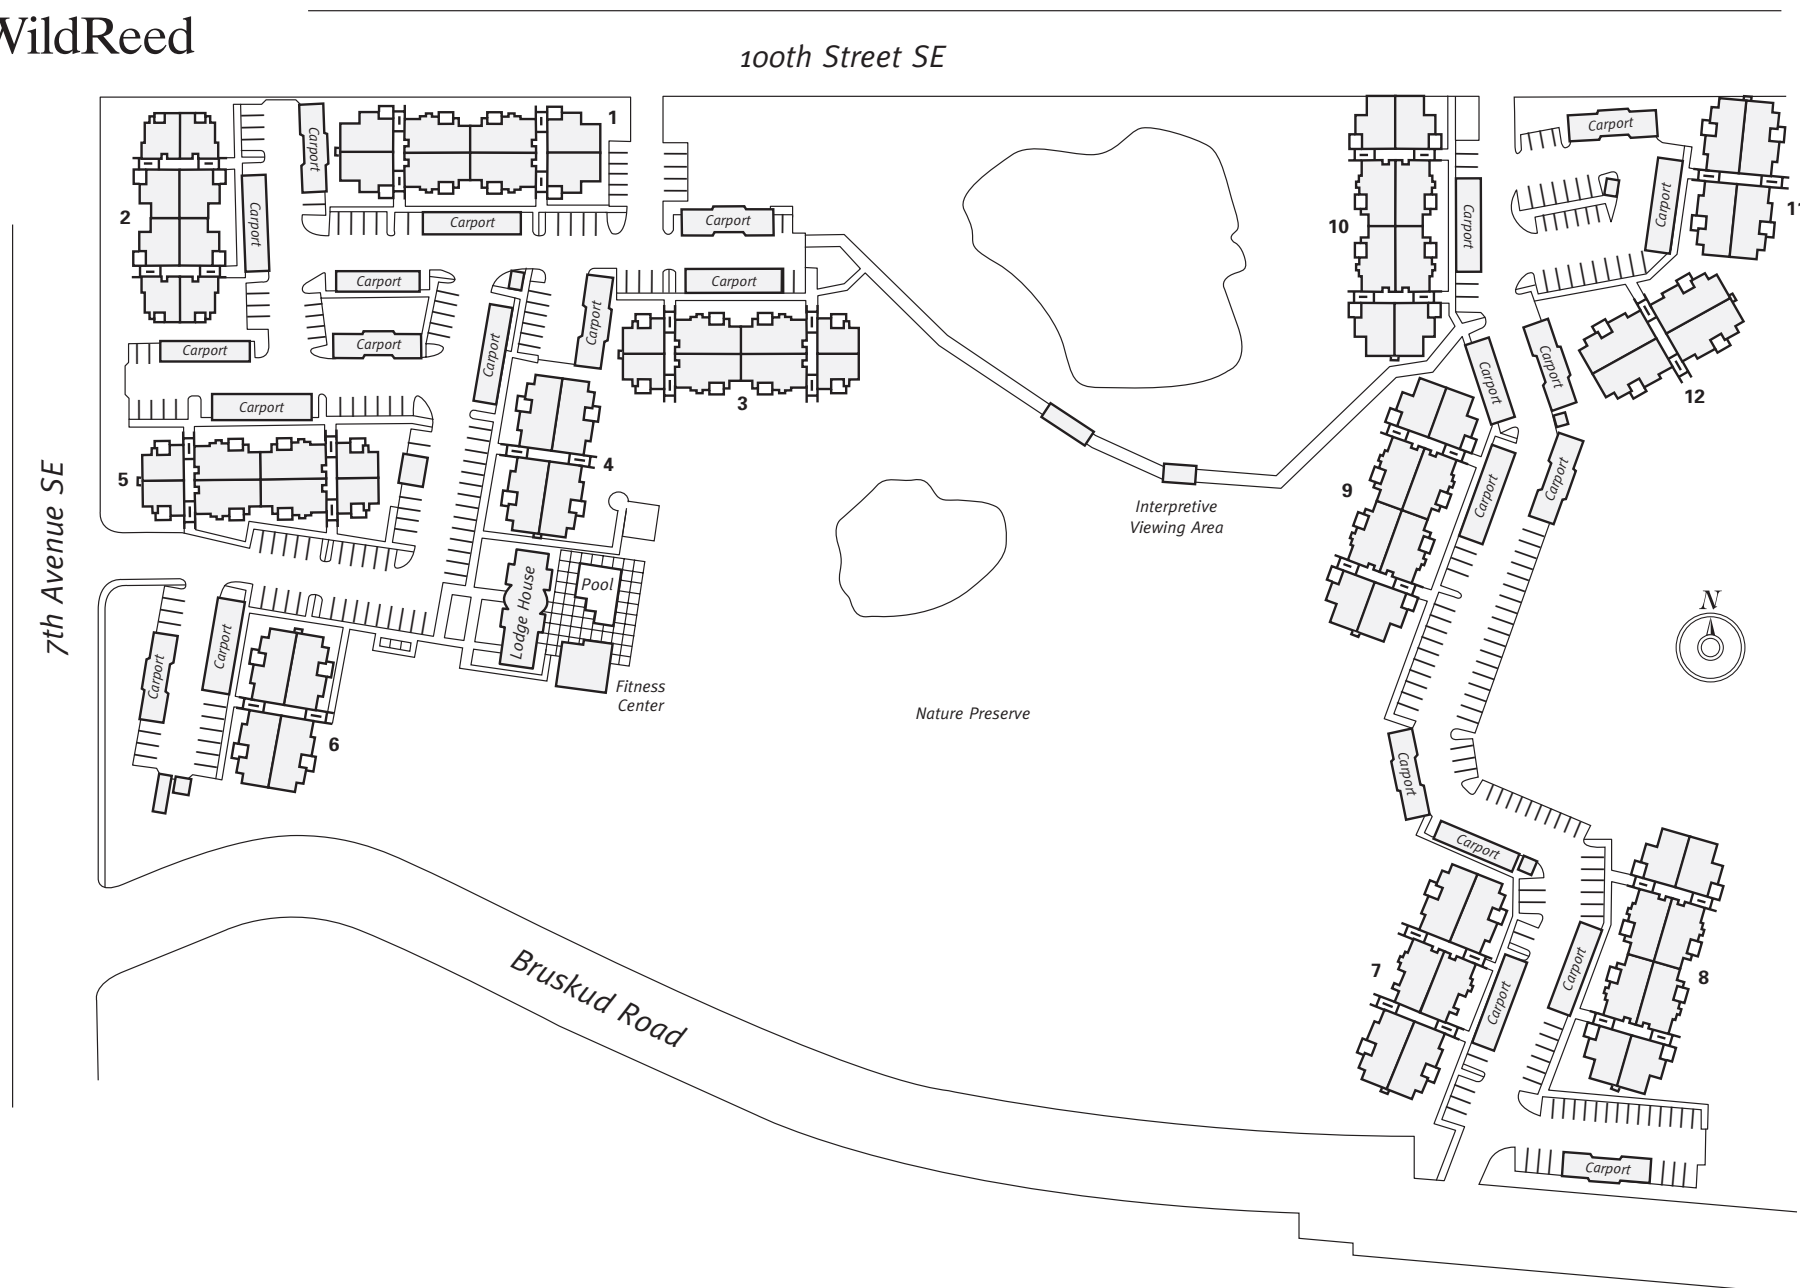

Avalon WildReed

10101 7th Avenue SE • Everett, WA 98208 • (425) 423-0555

*This plan is meant for illustrative purposes only. Parking lot lines denote parking areas; actual number of spaces may vary from plan.*