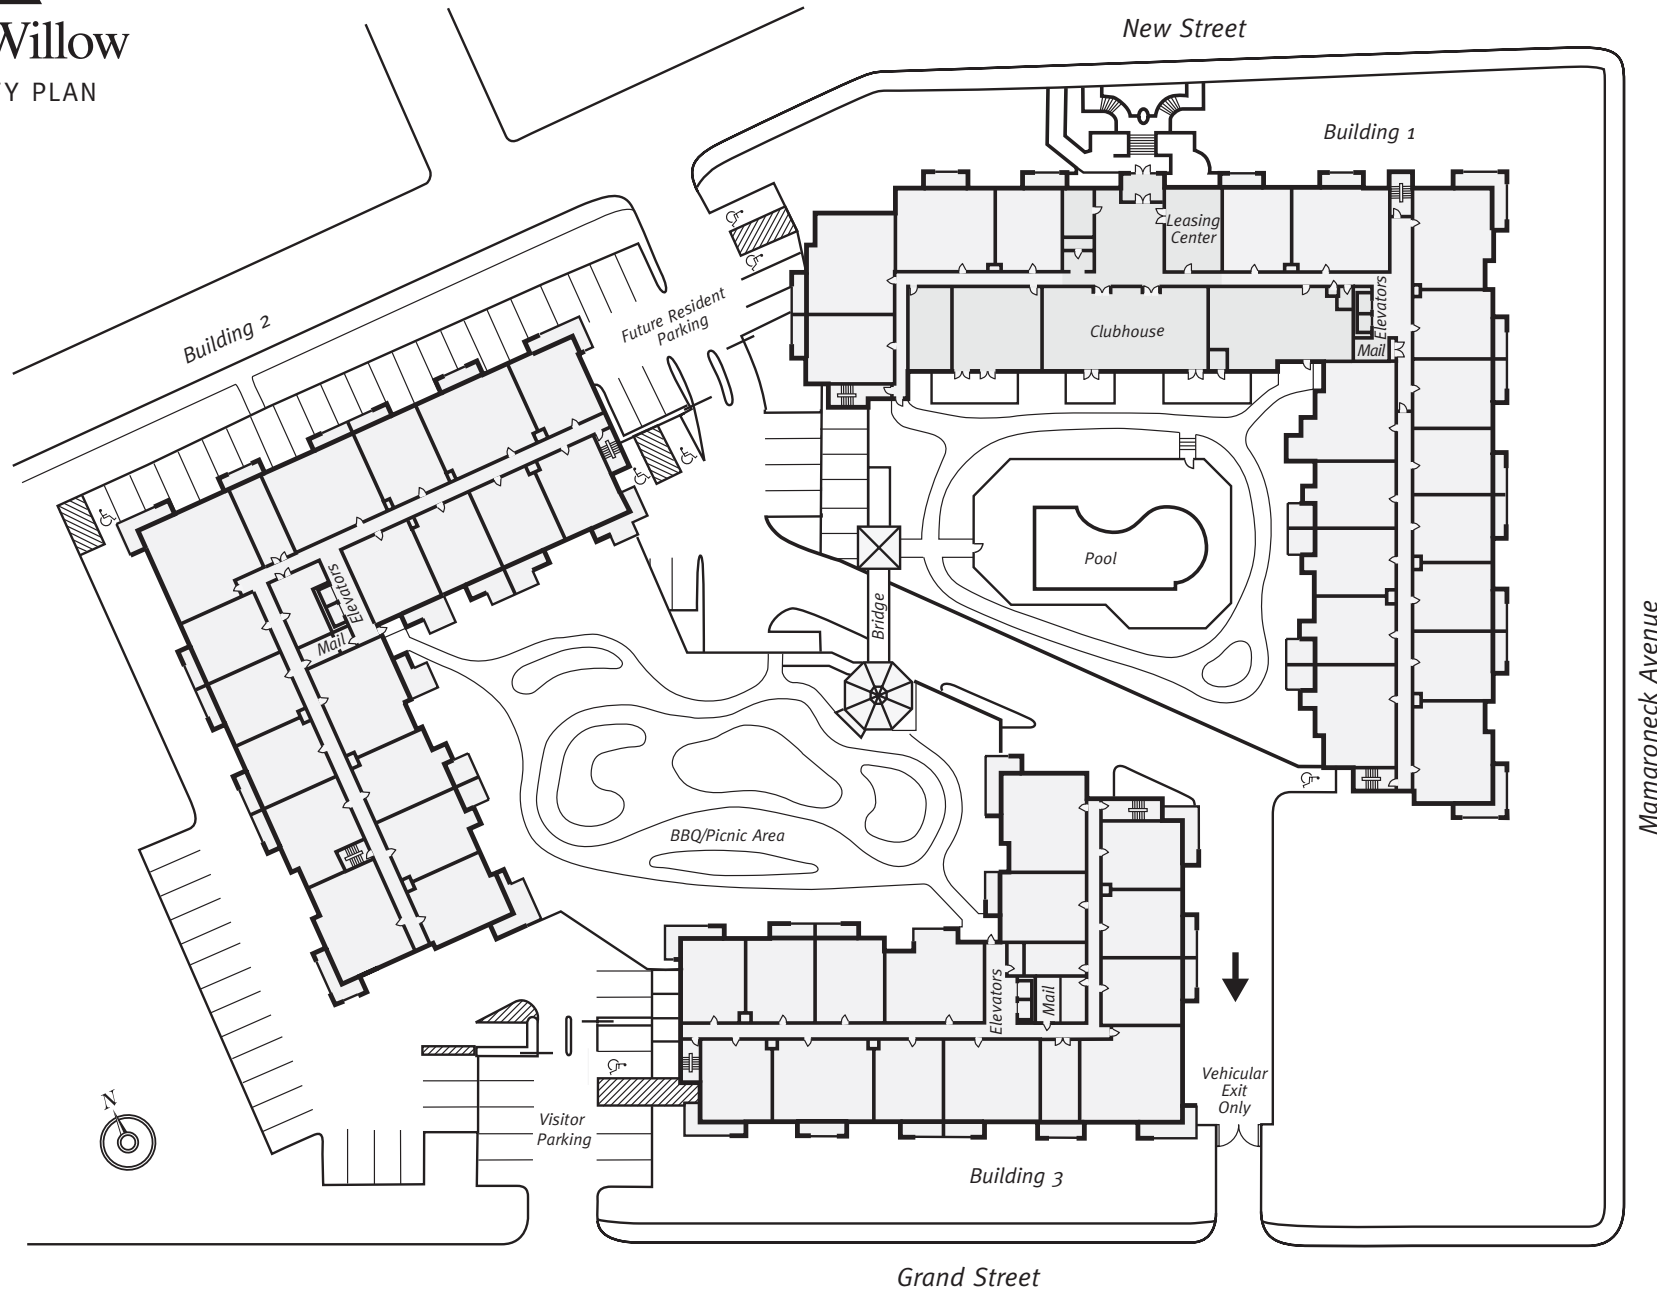

**Avalon Willow**  
COMMUNITY PLAN

746 Mamaroneck Avenue • Mamaroneck, NY 10543 • (914) 777-2900

*This plan is meant for illustrative purposes only. Parking lot lines denote parking areas; actual number of spaces may vary from plan.*