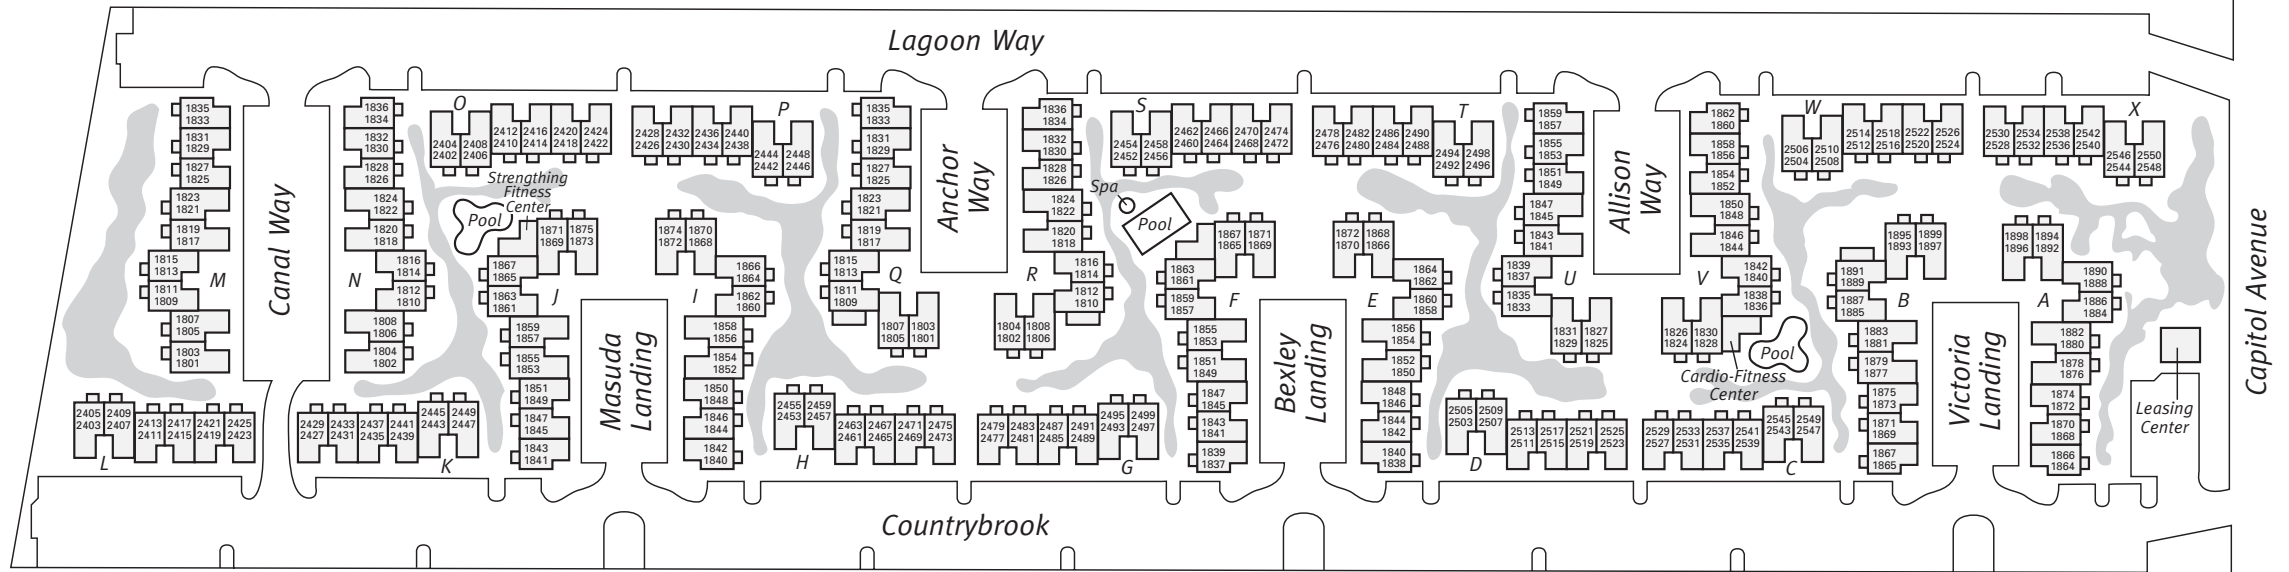

Avalon CountryBrook

1895 North Capitol Avenue • San Jose, CA 95132 • (408) 945-6650

This plan is meant for illustrative purposes only.