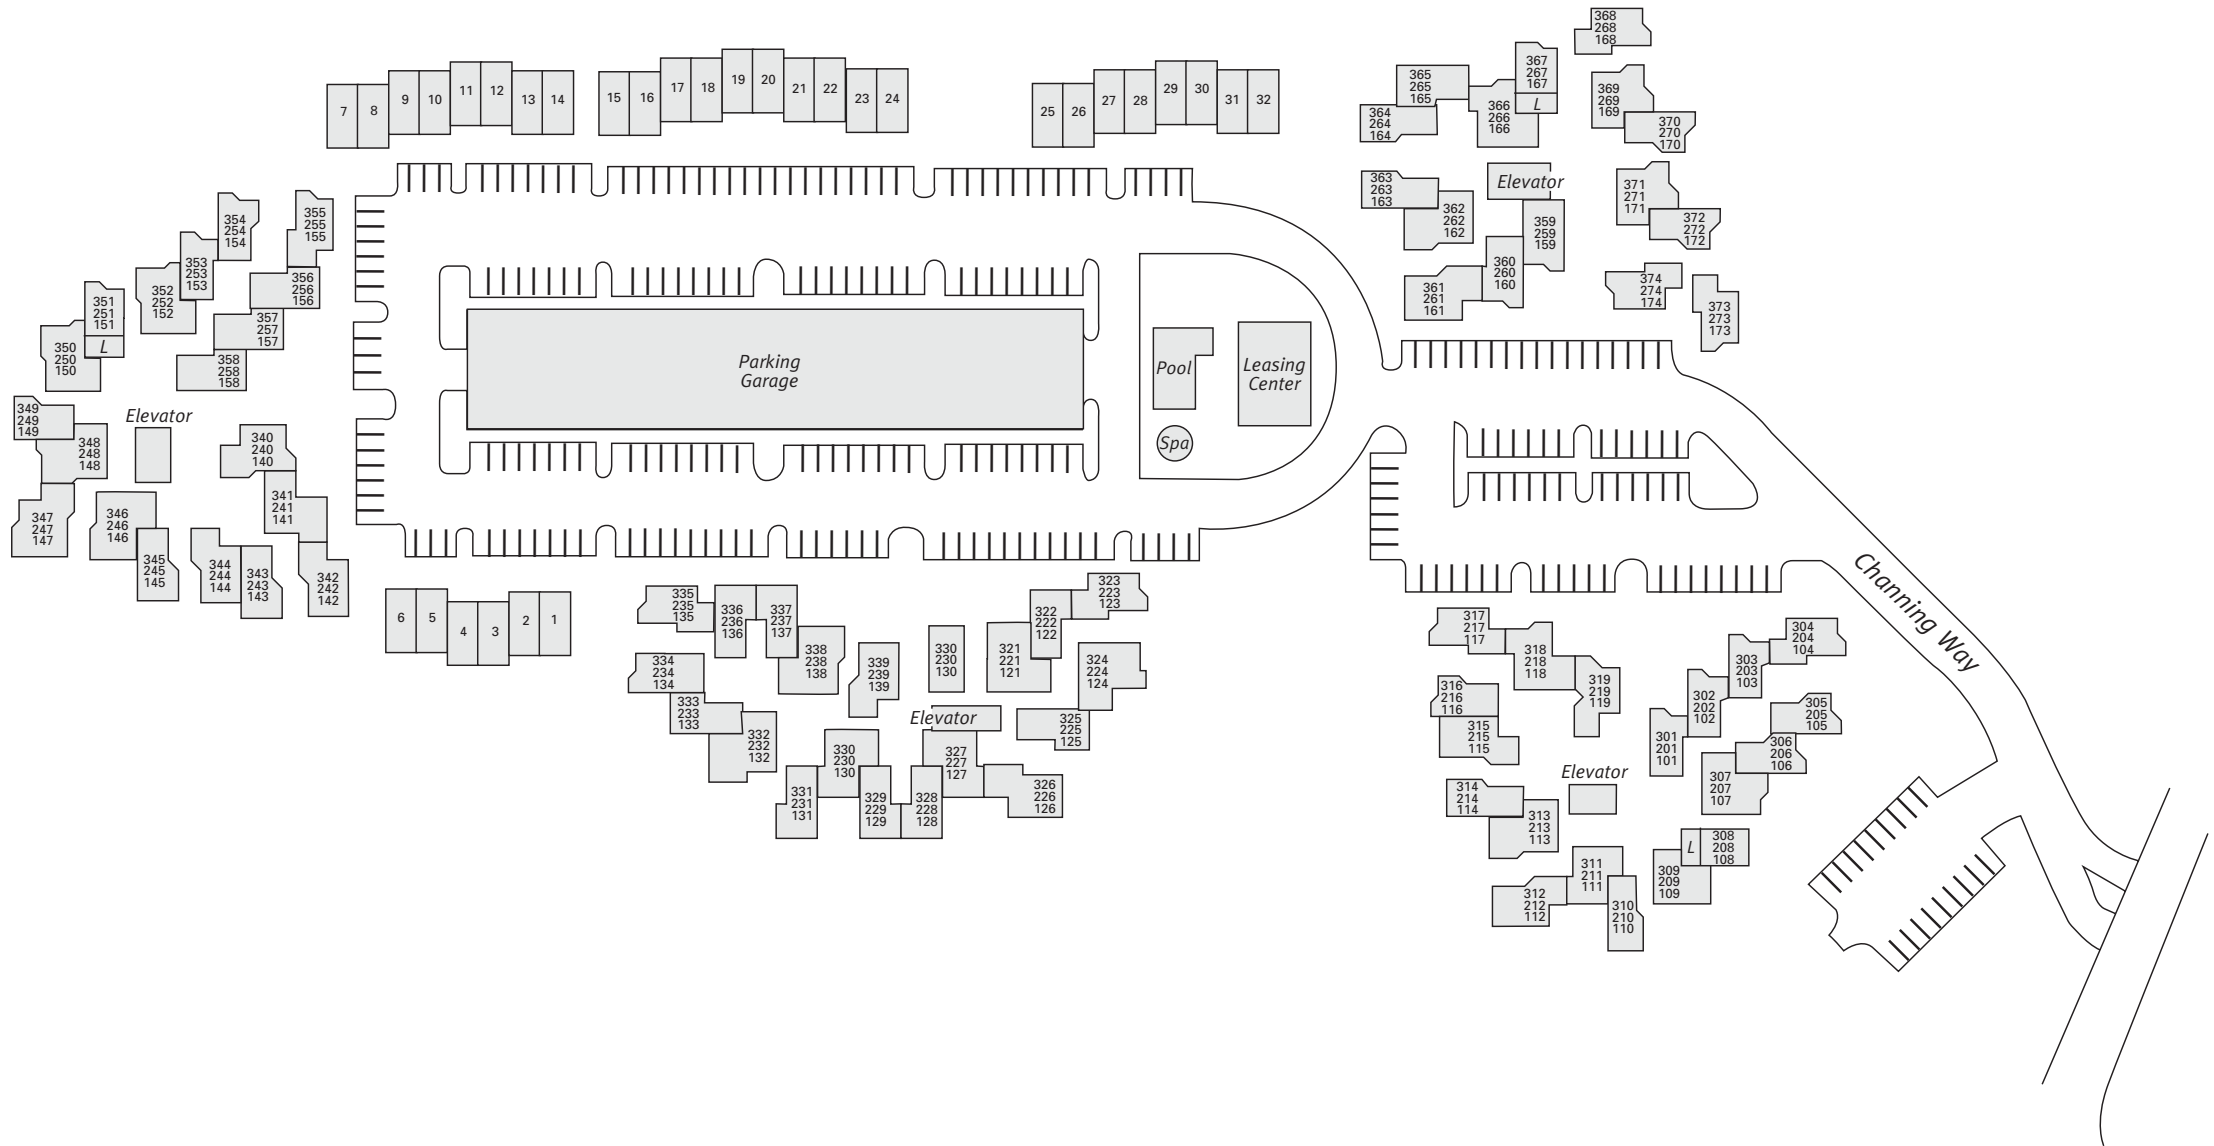

Crowne Ridge

300 Channing Way • San Rafael, CA 94903 • (415) 472-1300

This plan is meant for illustrative purposes only. Parking lot lines denote parking areas; actual number of spaces may vary from plan.