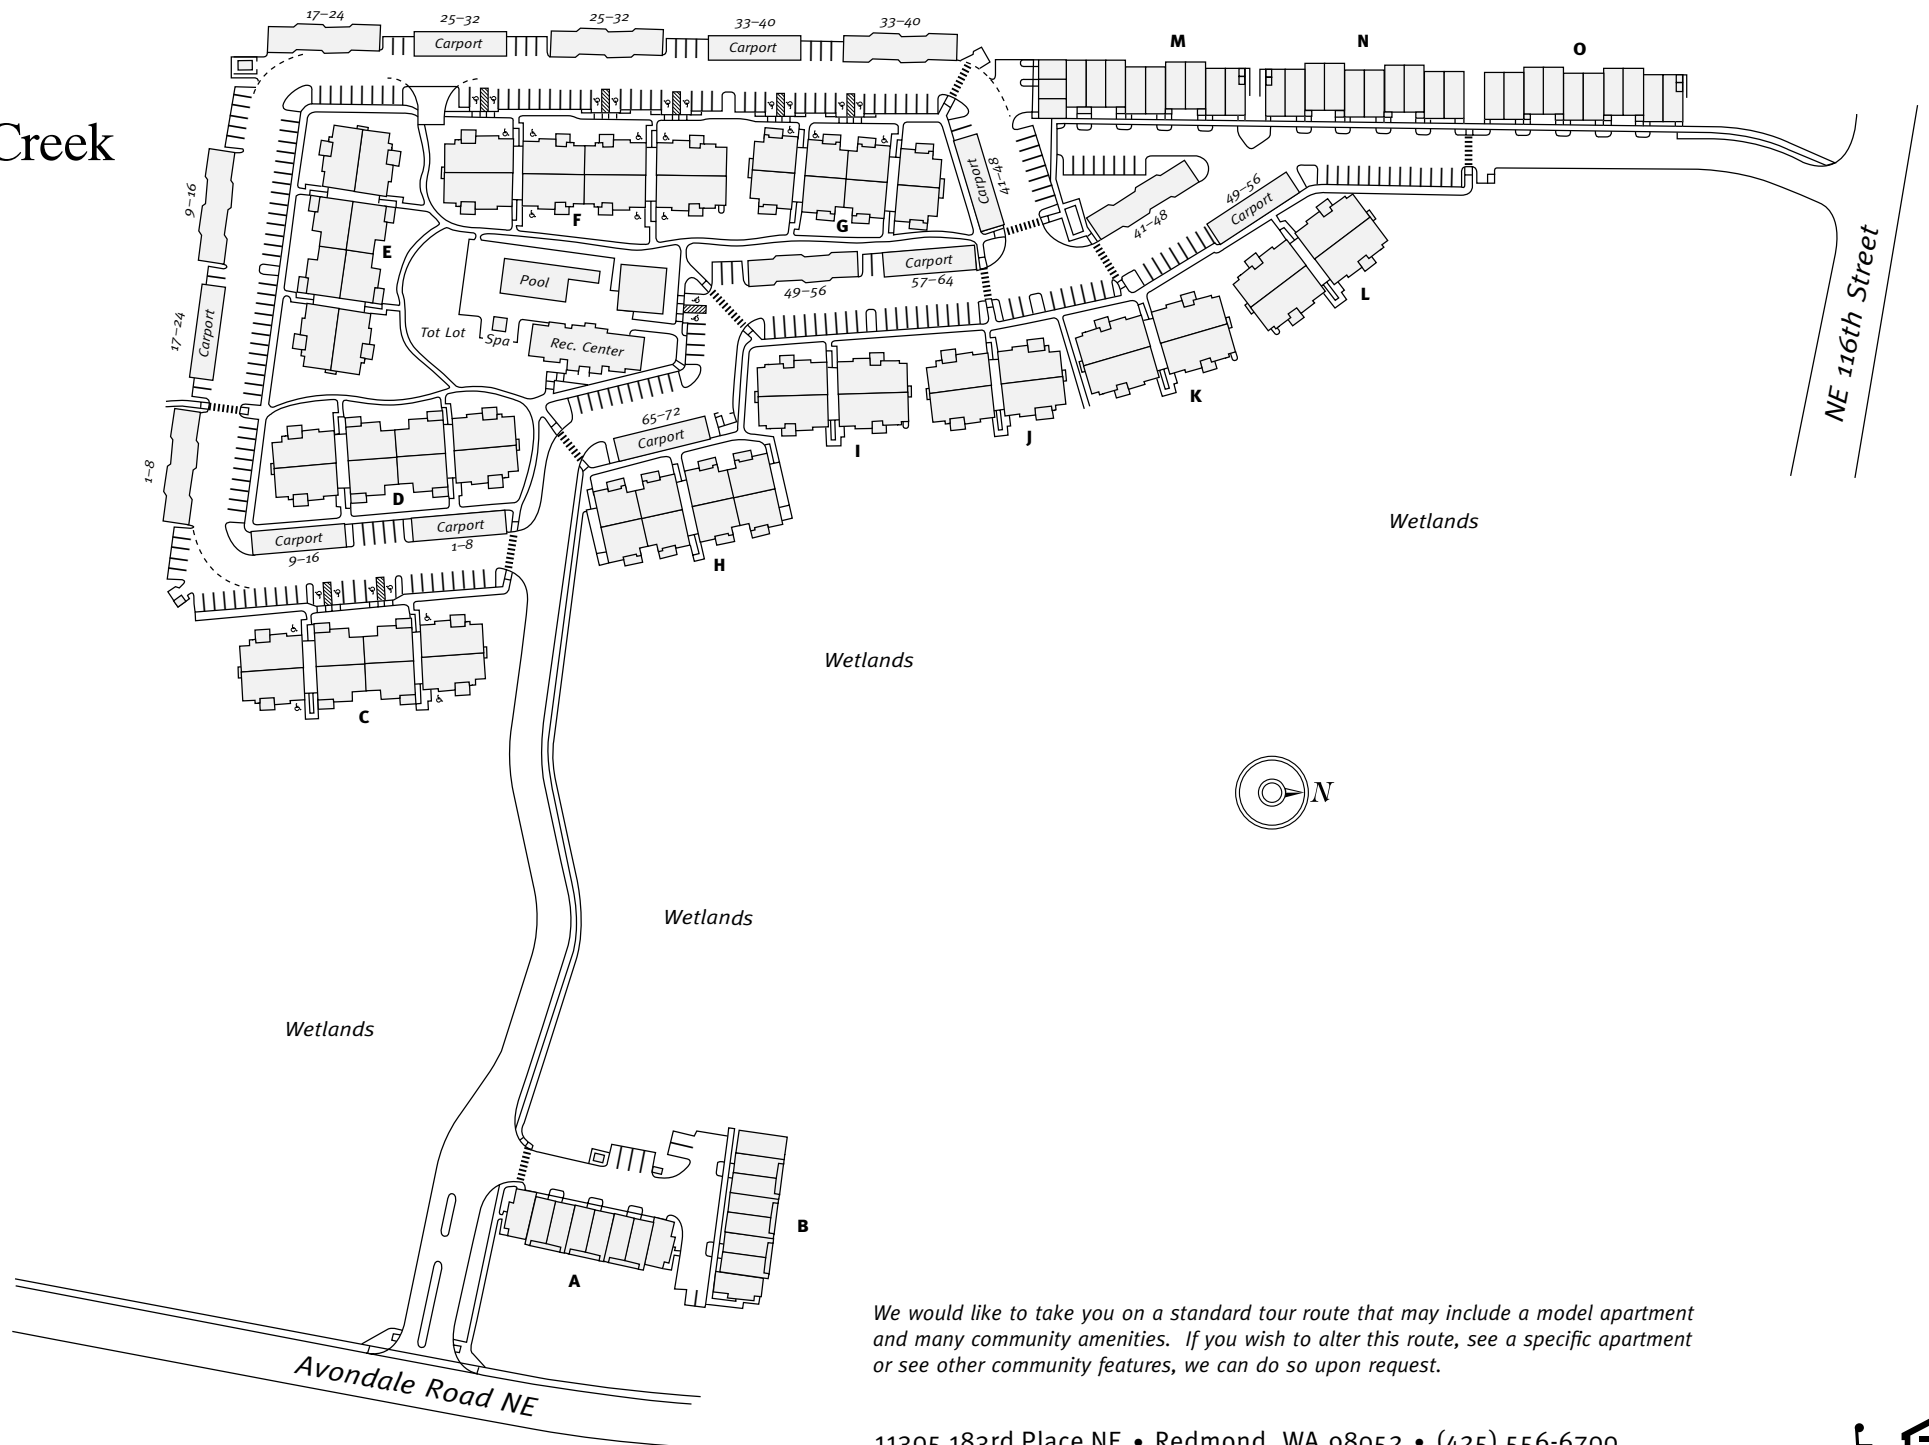

# Avalon AT Bear Creek

We would like to take you on a standard tour route that may include a model apartment and many community amenities. If you wish to alter this route, see a specific apartment or see other community features, we can do so upon request.

11305 183rd Place NE • Redmond, WA 98052 • (425) 556-6700

This plan is meant for illustrative purposes only. Parking lot lines denote parking areas; actual number of spaces may vary from plan.