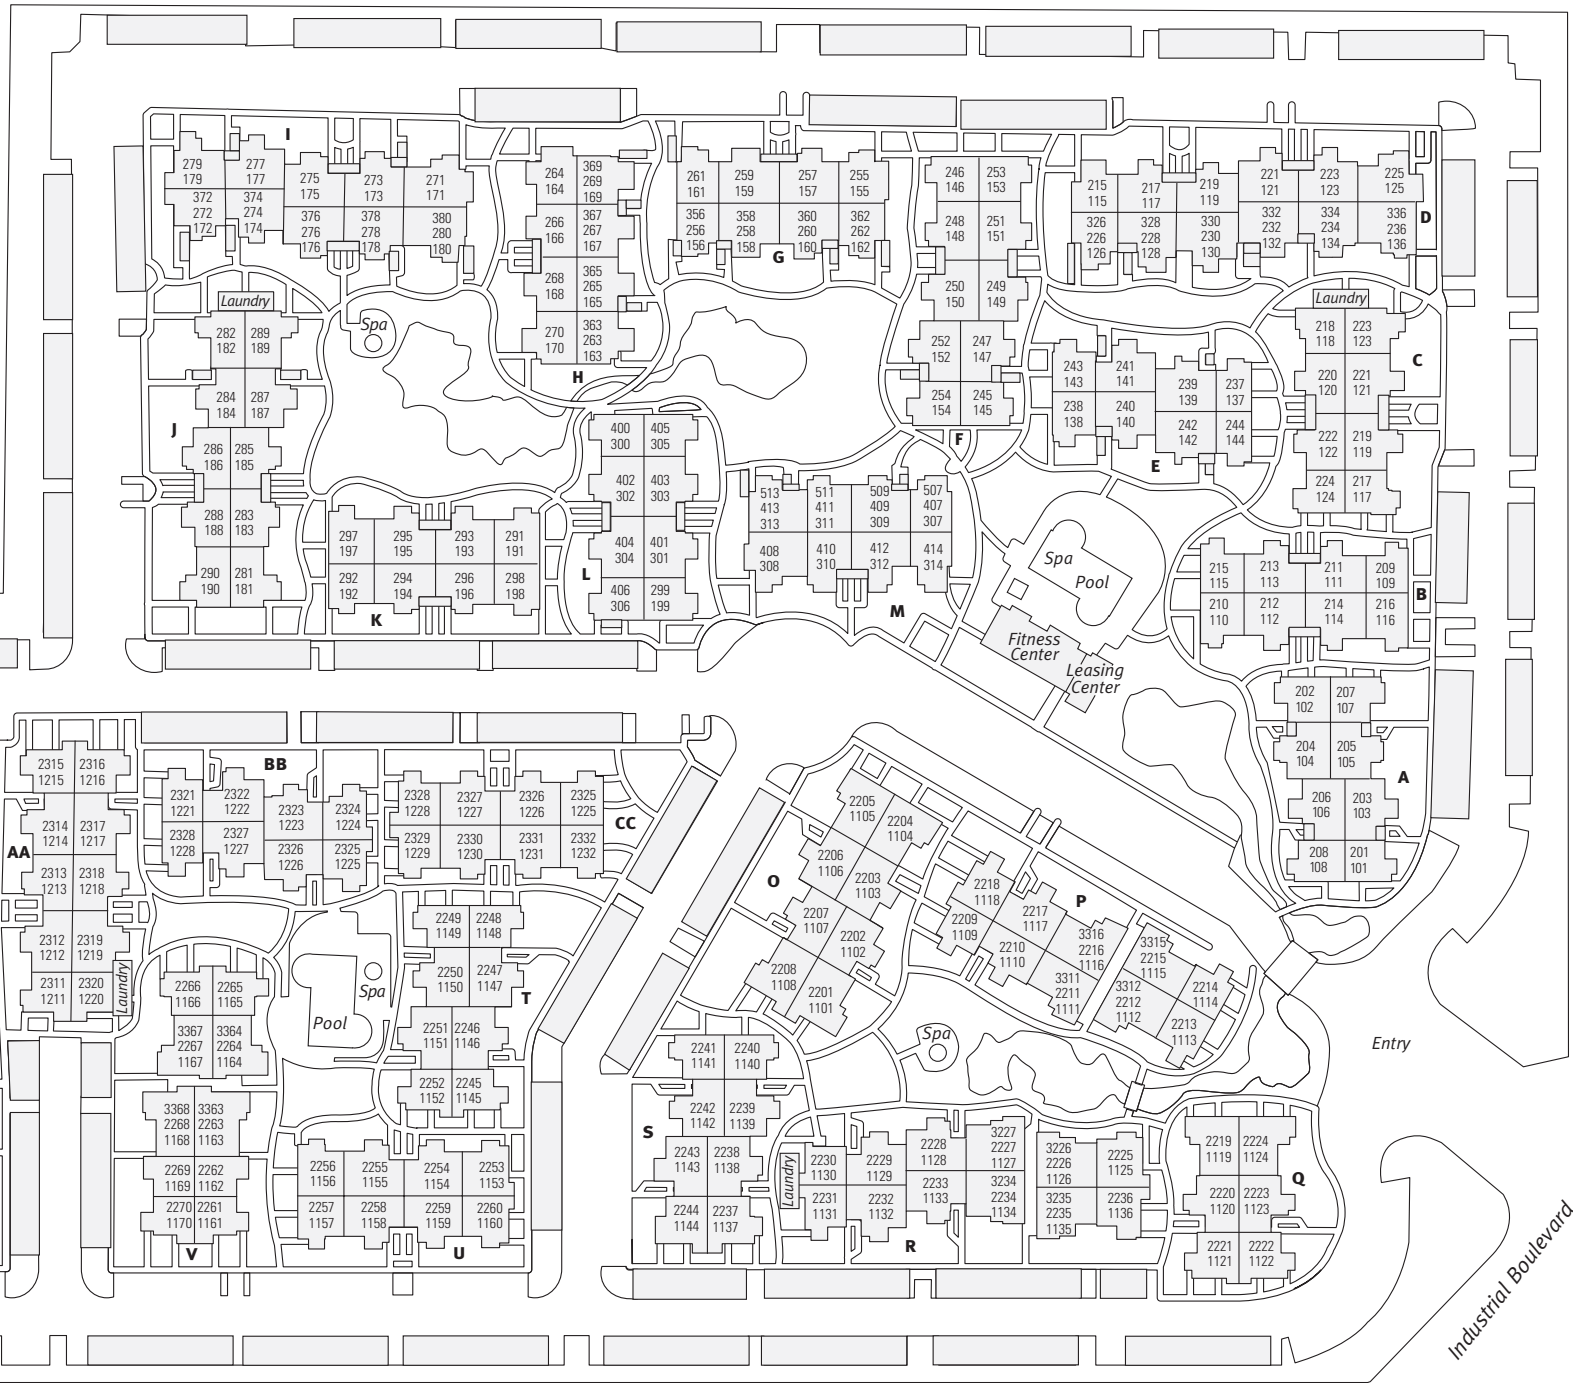

Avalon Waterford

25800 Industrial Boulevard • Hayward, CA 94545 • (510) 887-8185

This plan is meant for illustrative purposes only. Parking lot lines denote parking areas; actual number of spaces may vary from plan.