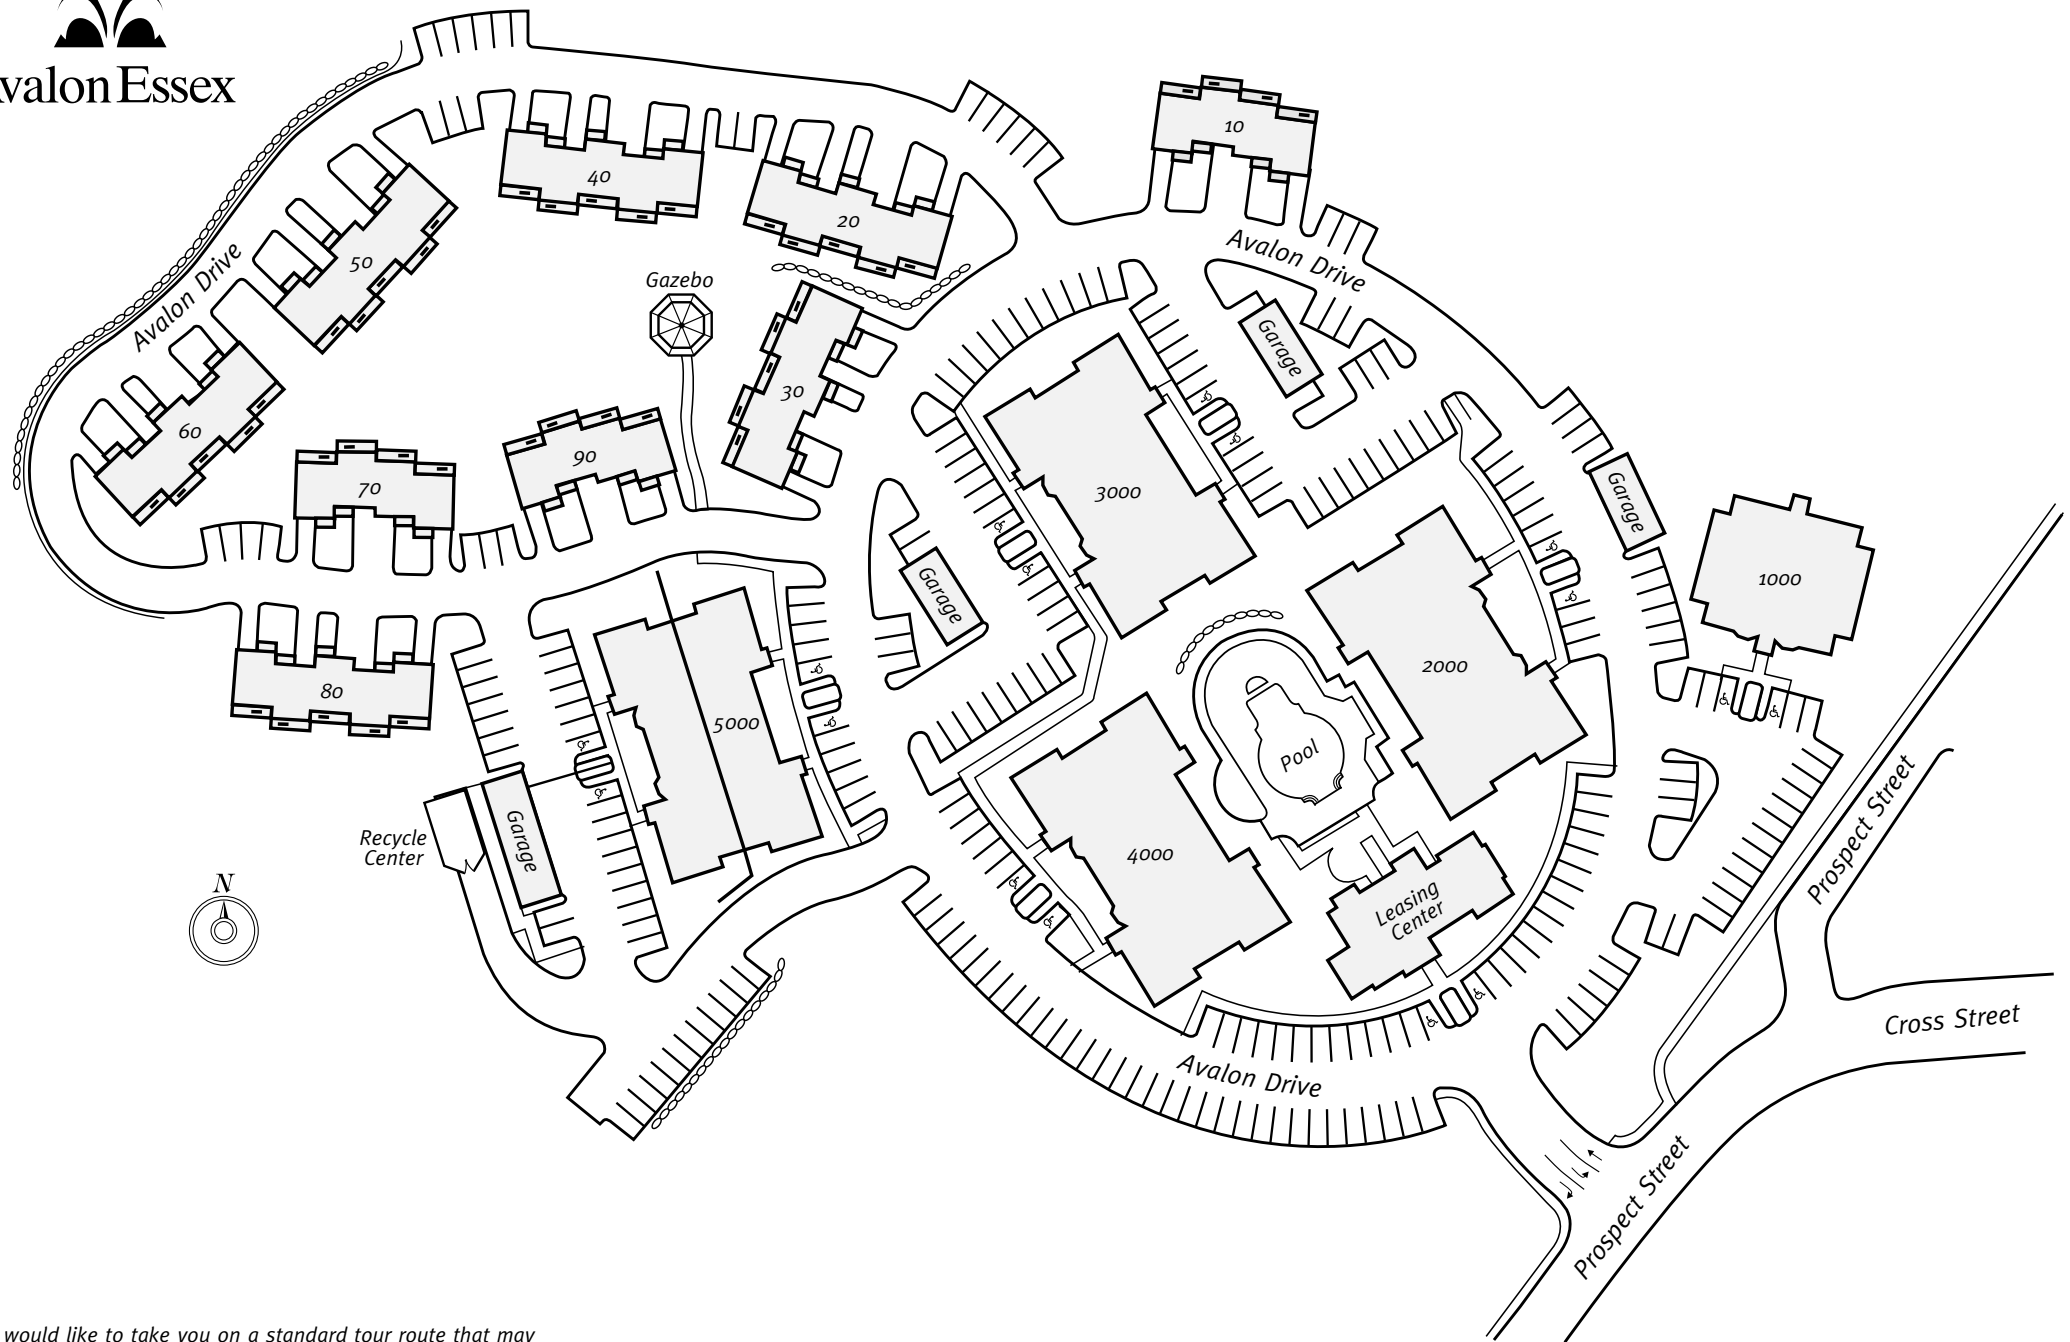

Avalon Essex

We would like to take you on a standard tour route that may include a model apartment and many community amenities. If you wish to alter this route, see a specific apartment or see other community features, we can do so upon request.

One Avalon Drive • Peabody, MA 01960 • (978) 532-5600

This plan is meant for illustrative purposes only. Parking lot lines denote parking areas; actual number of spaces may vary from plan.