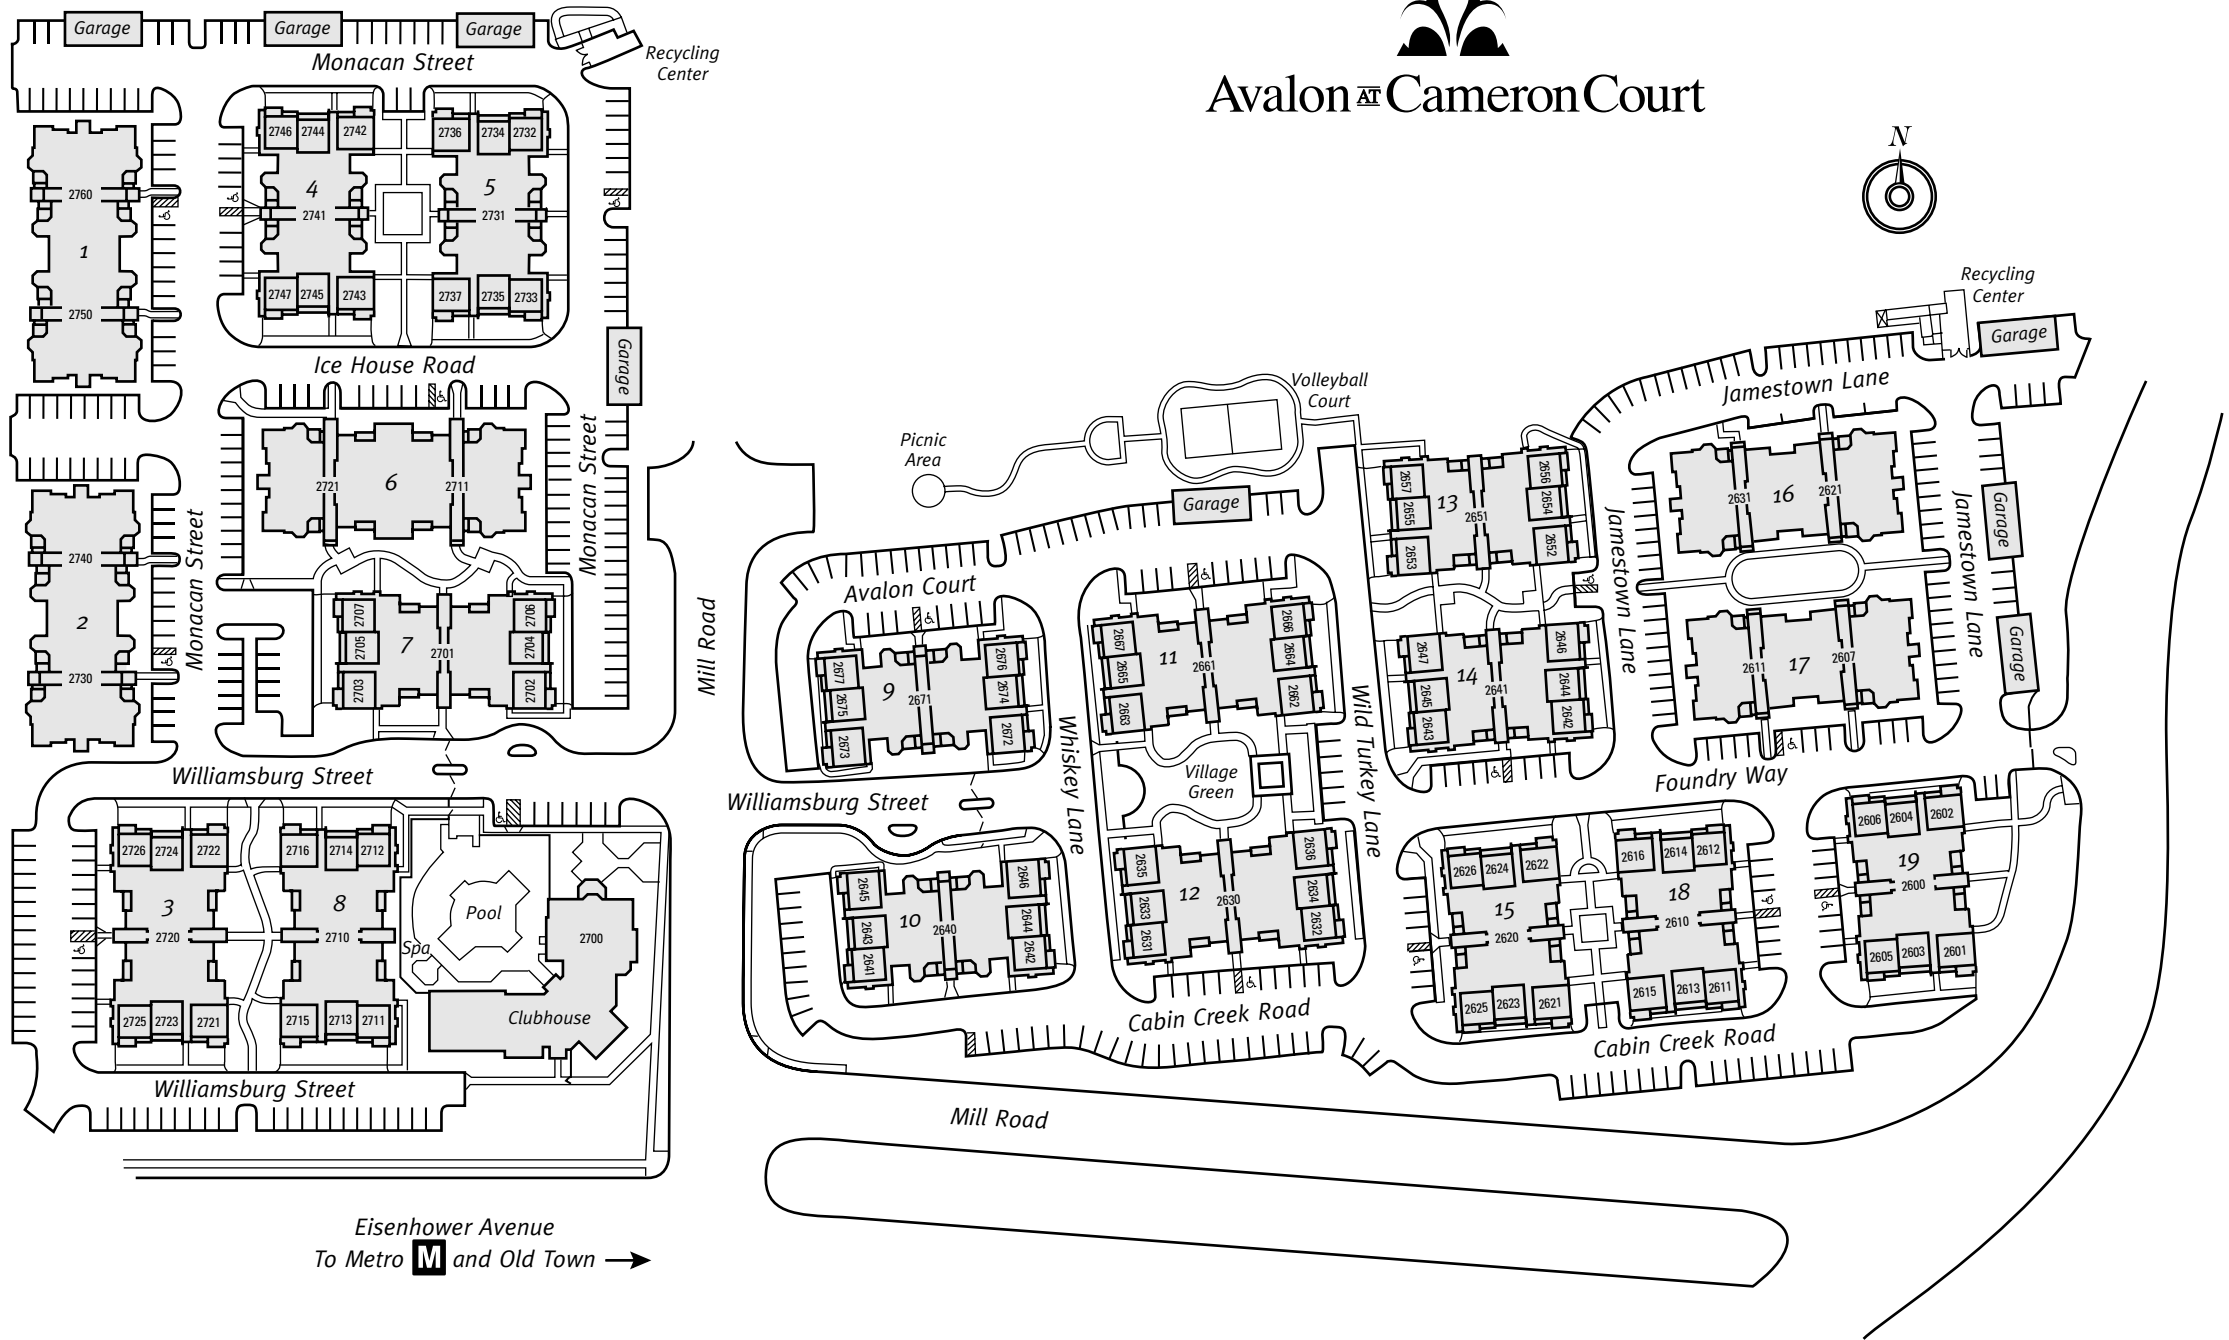

# Avalon <sup>AT</sup> Cameron Court

2700 Williamsburg Street • Alexandria, VA 22314 • (703) 567-5399

This plan is meant for illustrative purposes only. Parking lot lines denote parking areas; actual number of spaces may vary from plan.

We would like to take you on a standard tour route that may include a model apartment and many community amenities. If you wish to alter this route, see a specific apartment or see other community features, we can do so upon request.