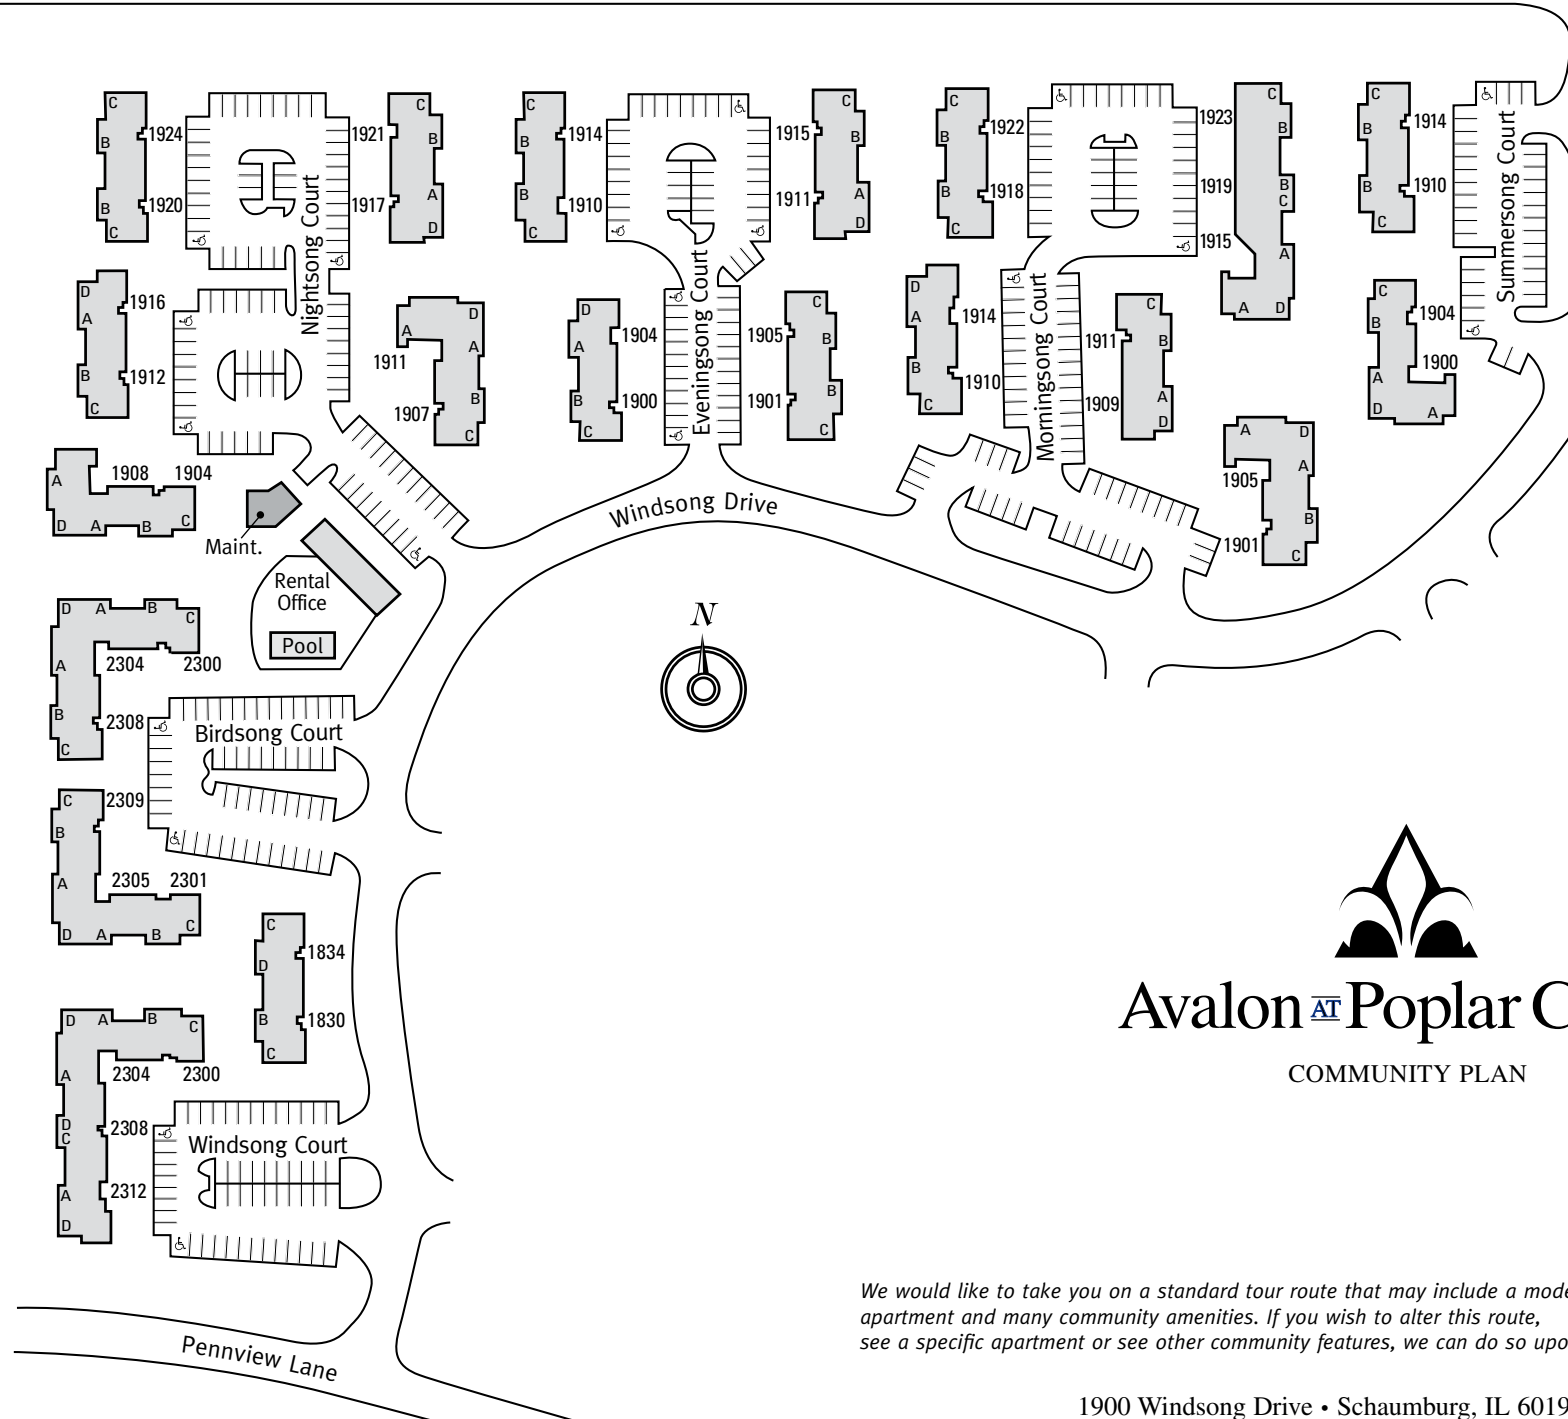

Walnut Green
Par 3
Golf Course
→

Park
Area

Avalon ^{AT} Poplar Creek

COMMUNITY PLAN

We would like to take you on a standard tour route that may include a model apartment and many community amenities. If you wish to alter this route, see a specific apartment or see other community features, we can do so upon request.

1900 Windsong Drive • Schaumburg, IL 60194 • (847) 885-7666

This plan is meant for illustrative purposes only. Parking lot lines denote parking areas; actual number of spaces may vary from plan.