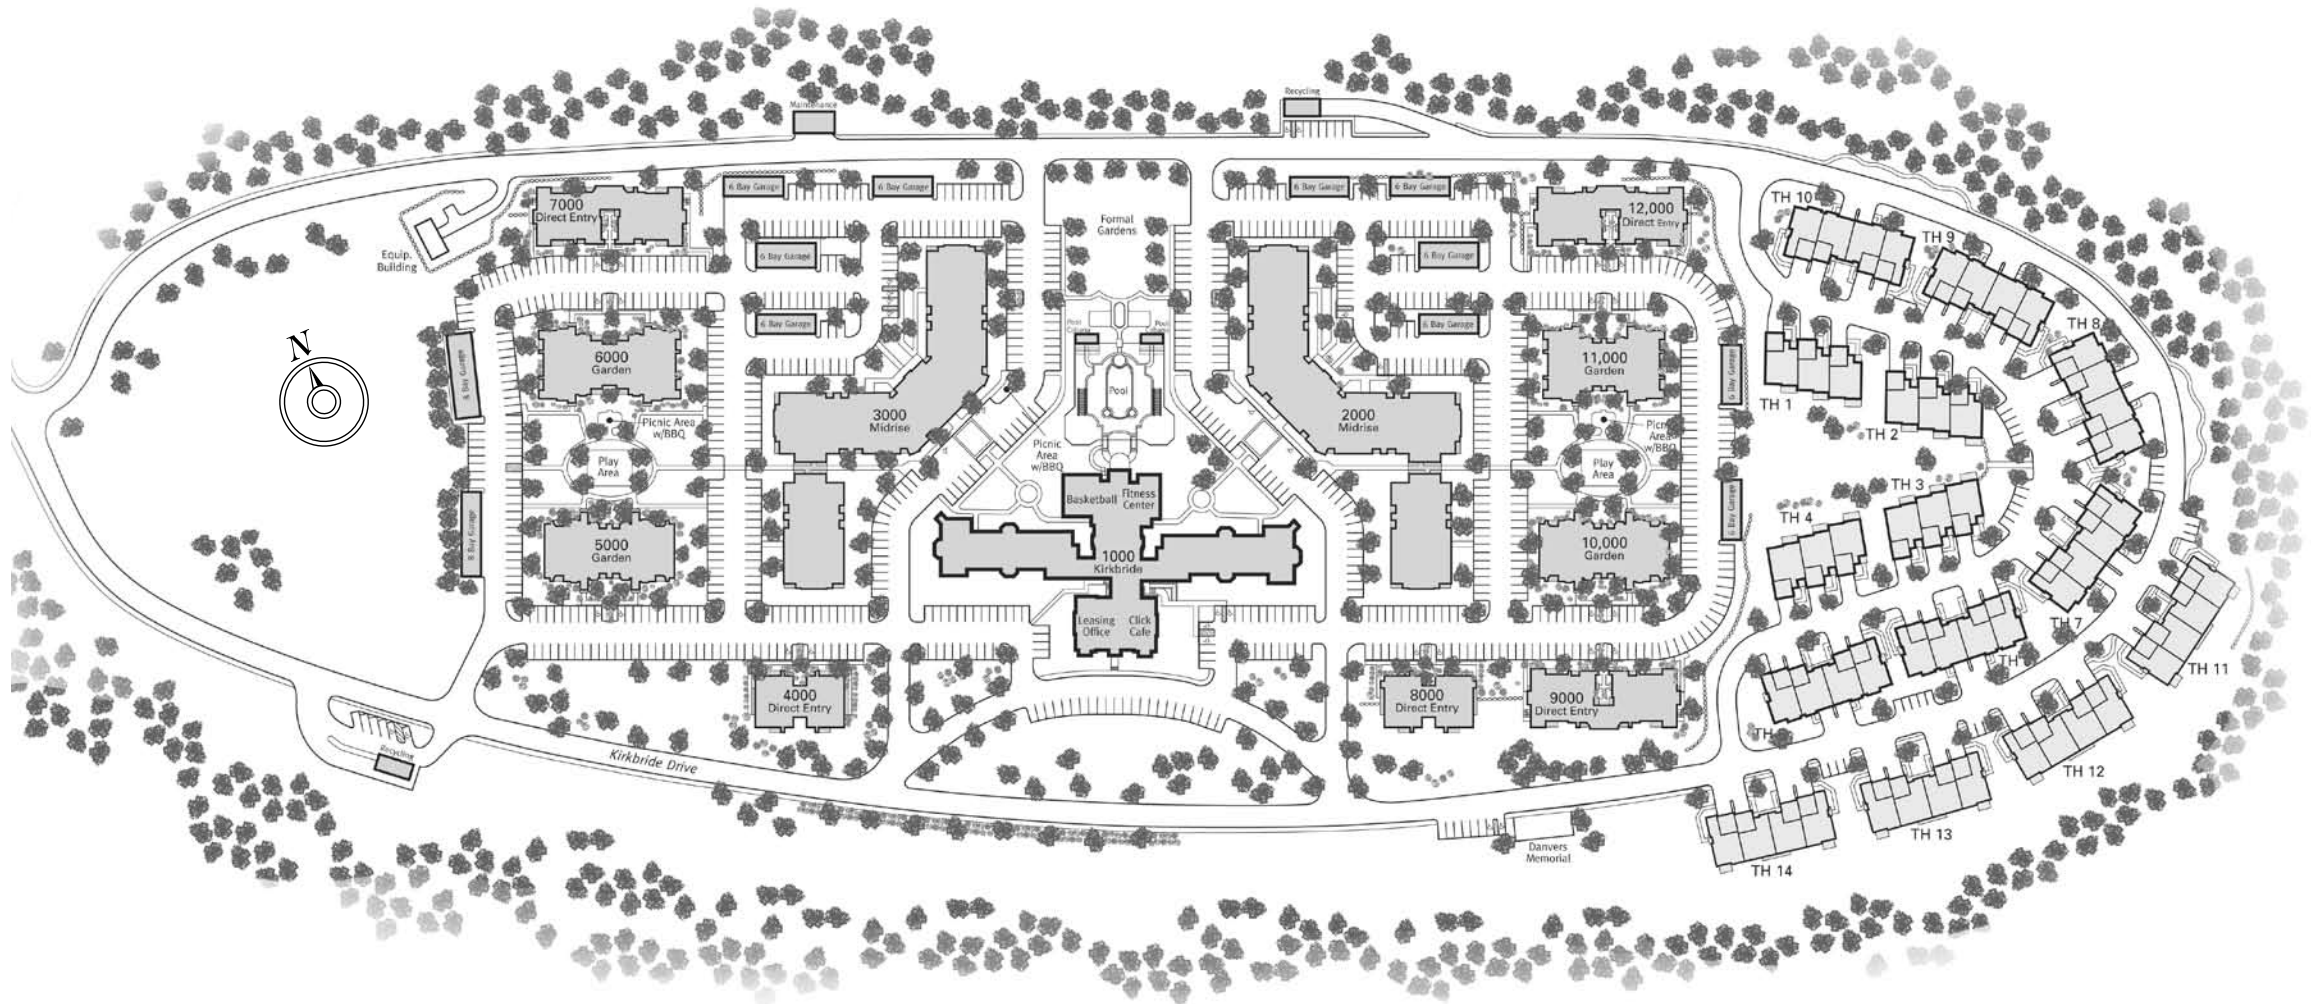

Avalon Danvers

COMMUNITY PLAN

We would like to take you on a standard tour route that may include a model apartment and many community amenities. If you wish to alter this route, see a specific apartment or see other community features, we can do so upon request.

1101 Kirkbride Drive • Danvers, MA 01923 • (978) 750-0020

This drawing is intended for illustrative purposes only. Parking lines denote parking areas; actual number of spaces may vary from plan.