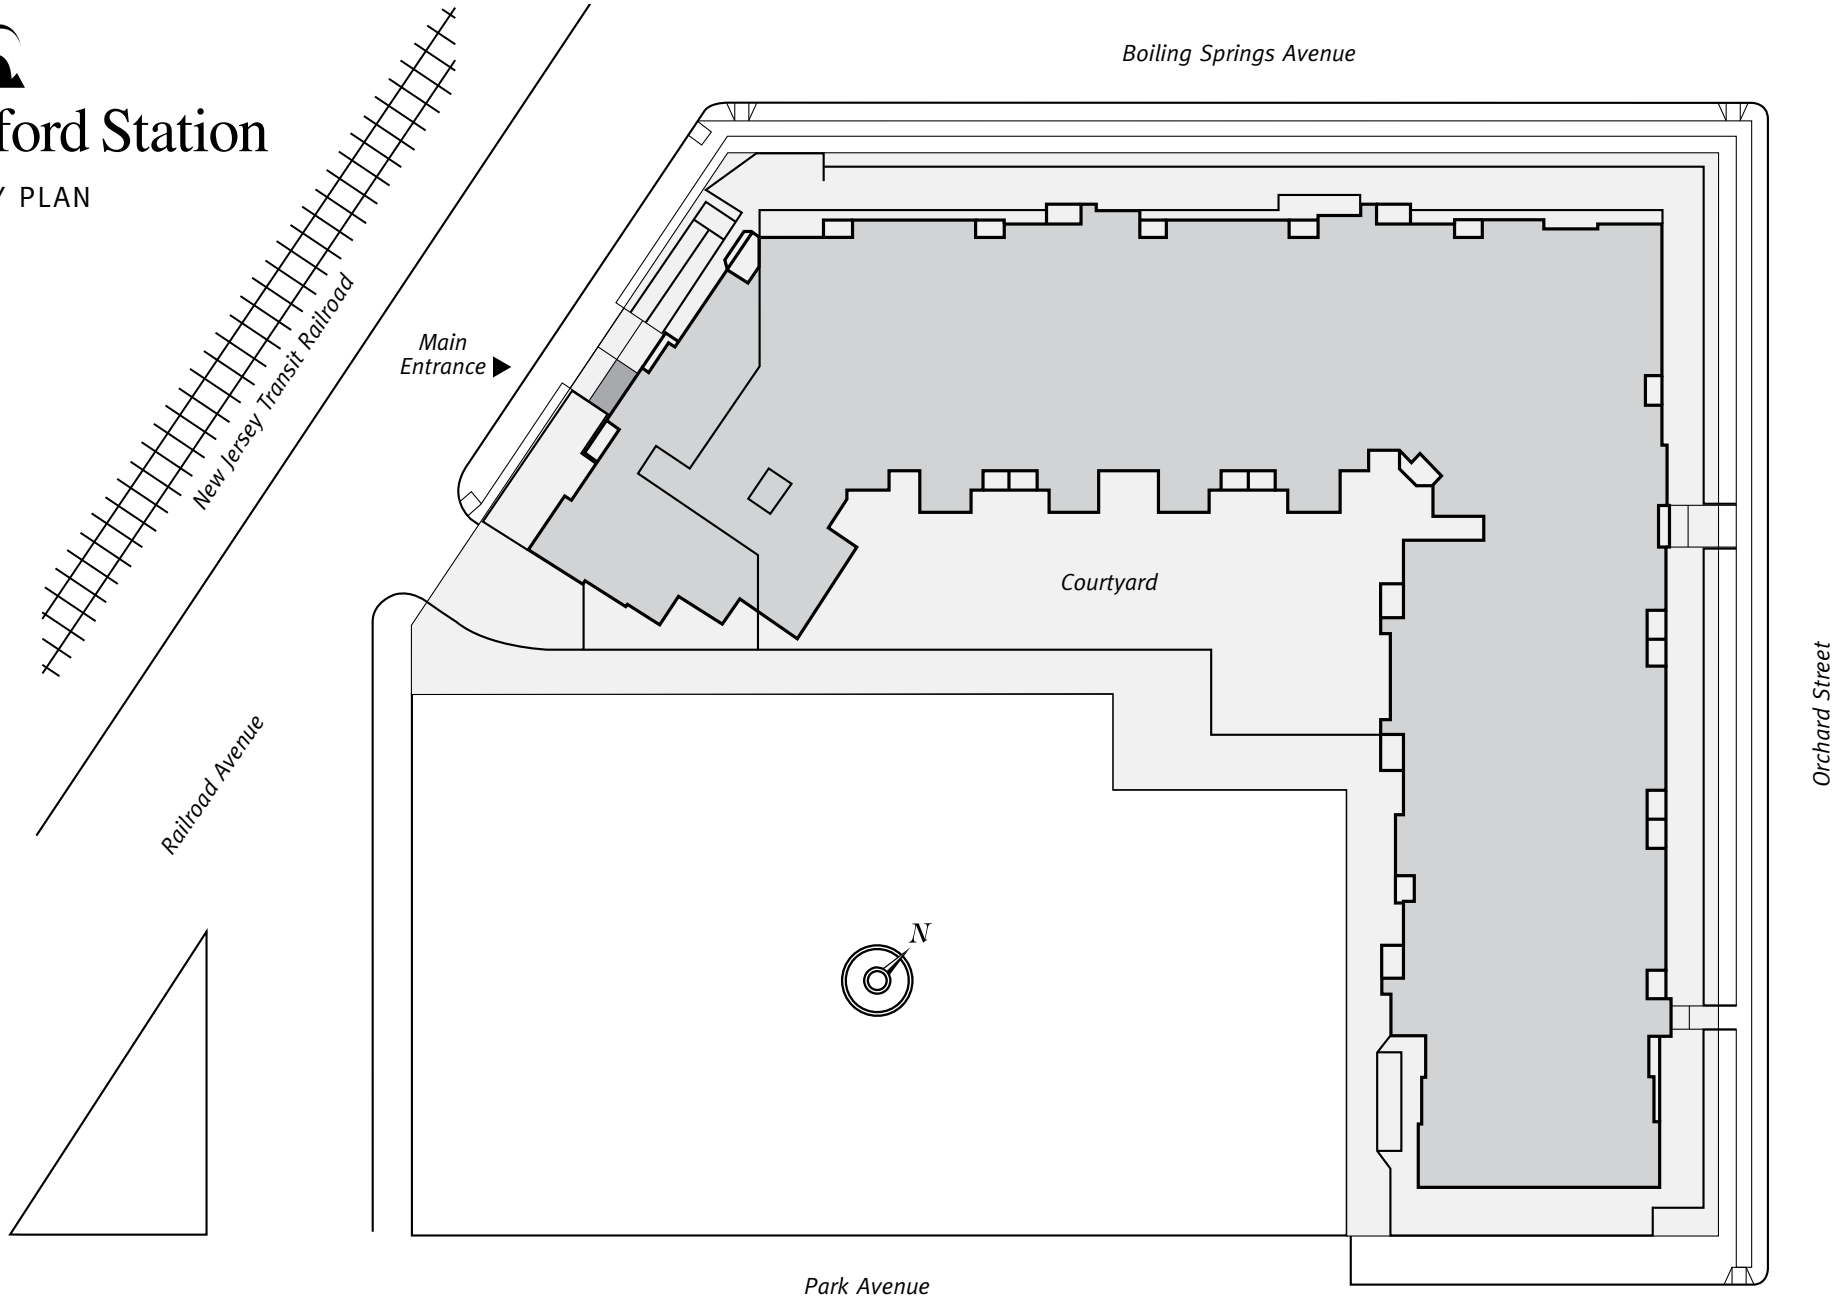

Avalon Rutherford Station

COMMUNITY PLAN

201 Railroad Avenue • East Rutherford, NJ 07073 • (201) 804-6242

This drawing is intended for illustrative purposes only. Parking lines denote parking areas; actual number of spaces may vary from plan.

We would like to take you on a standard tour route that may include a model apartment and many community amenities. If you wish to alter this route, see a specific apartment or see other community features, we can do so upon request.