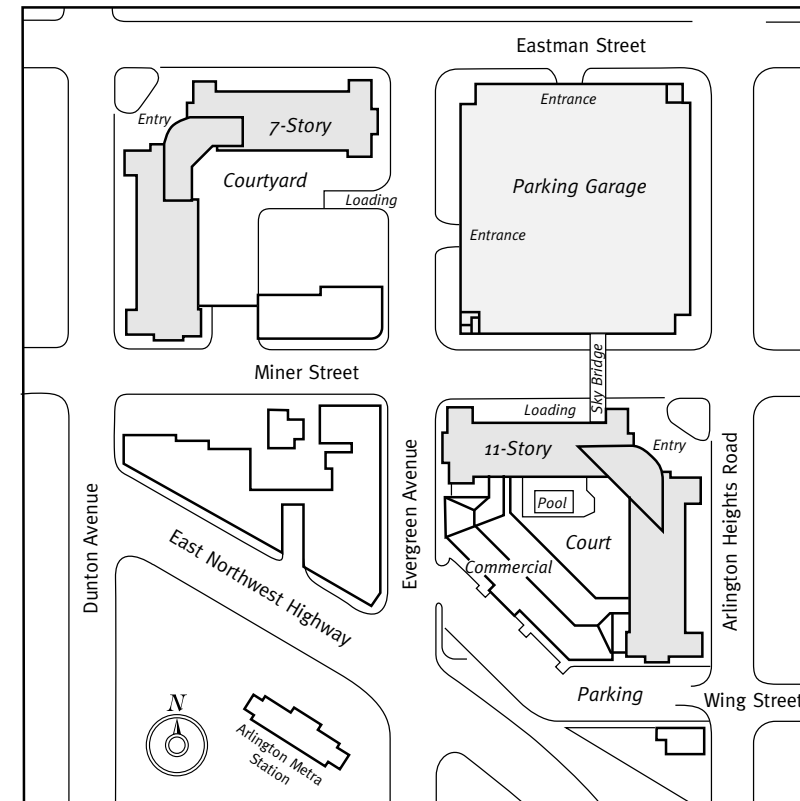

Avalon Arlington Heights

COMMUNITY PLAN

We would like to take you on a standard tour route that may include a model apartment and many community amenities. If you wish to alter this route, see a specific apartment or see other community features, we can do so upon request.

200 N. Arlington Heights Road • Arlington Heights, IL 60004 • (847) 506-1056

This plan is meant for illustrative purposes only. Parking lot lines denote parking areas; actual number of spaces may vary from plan.