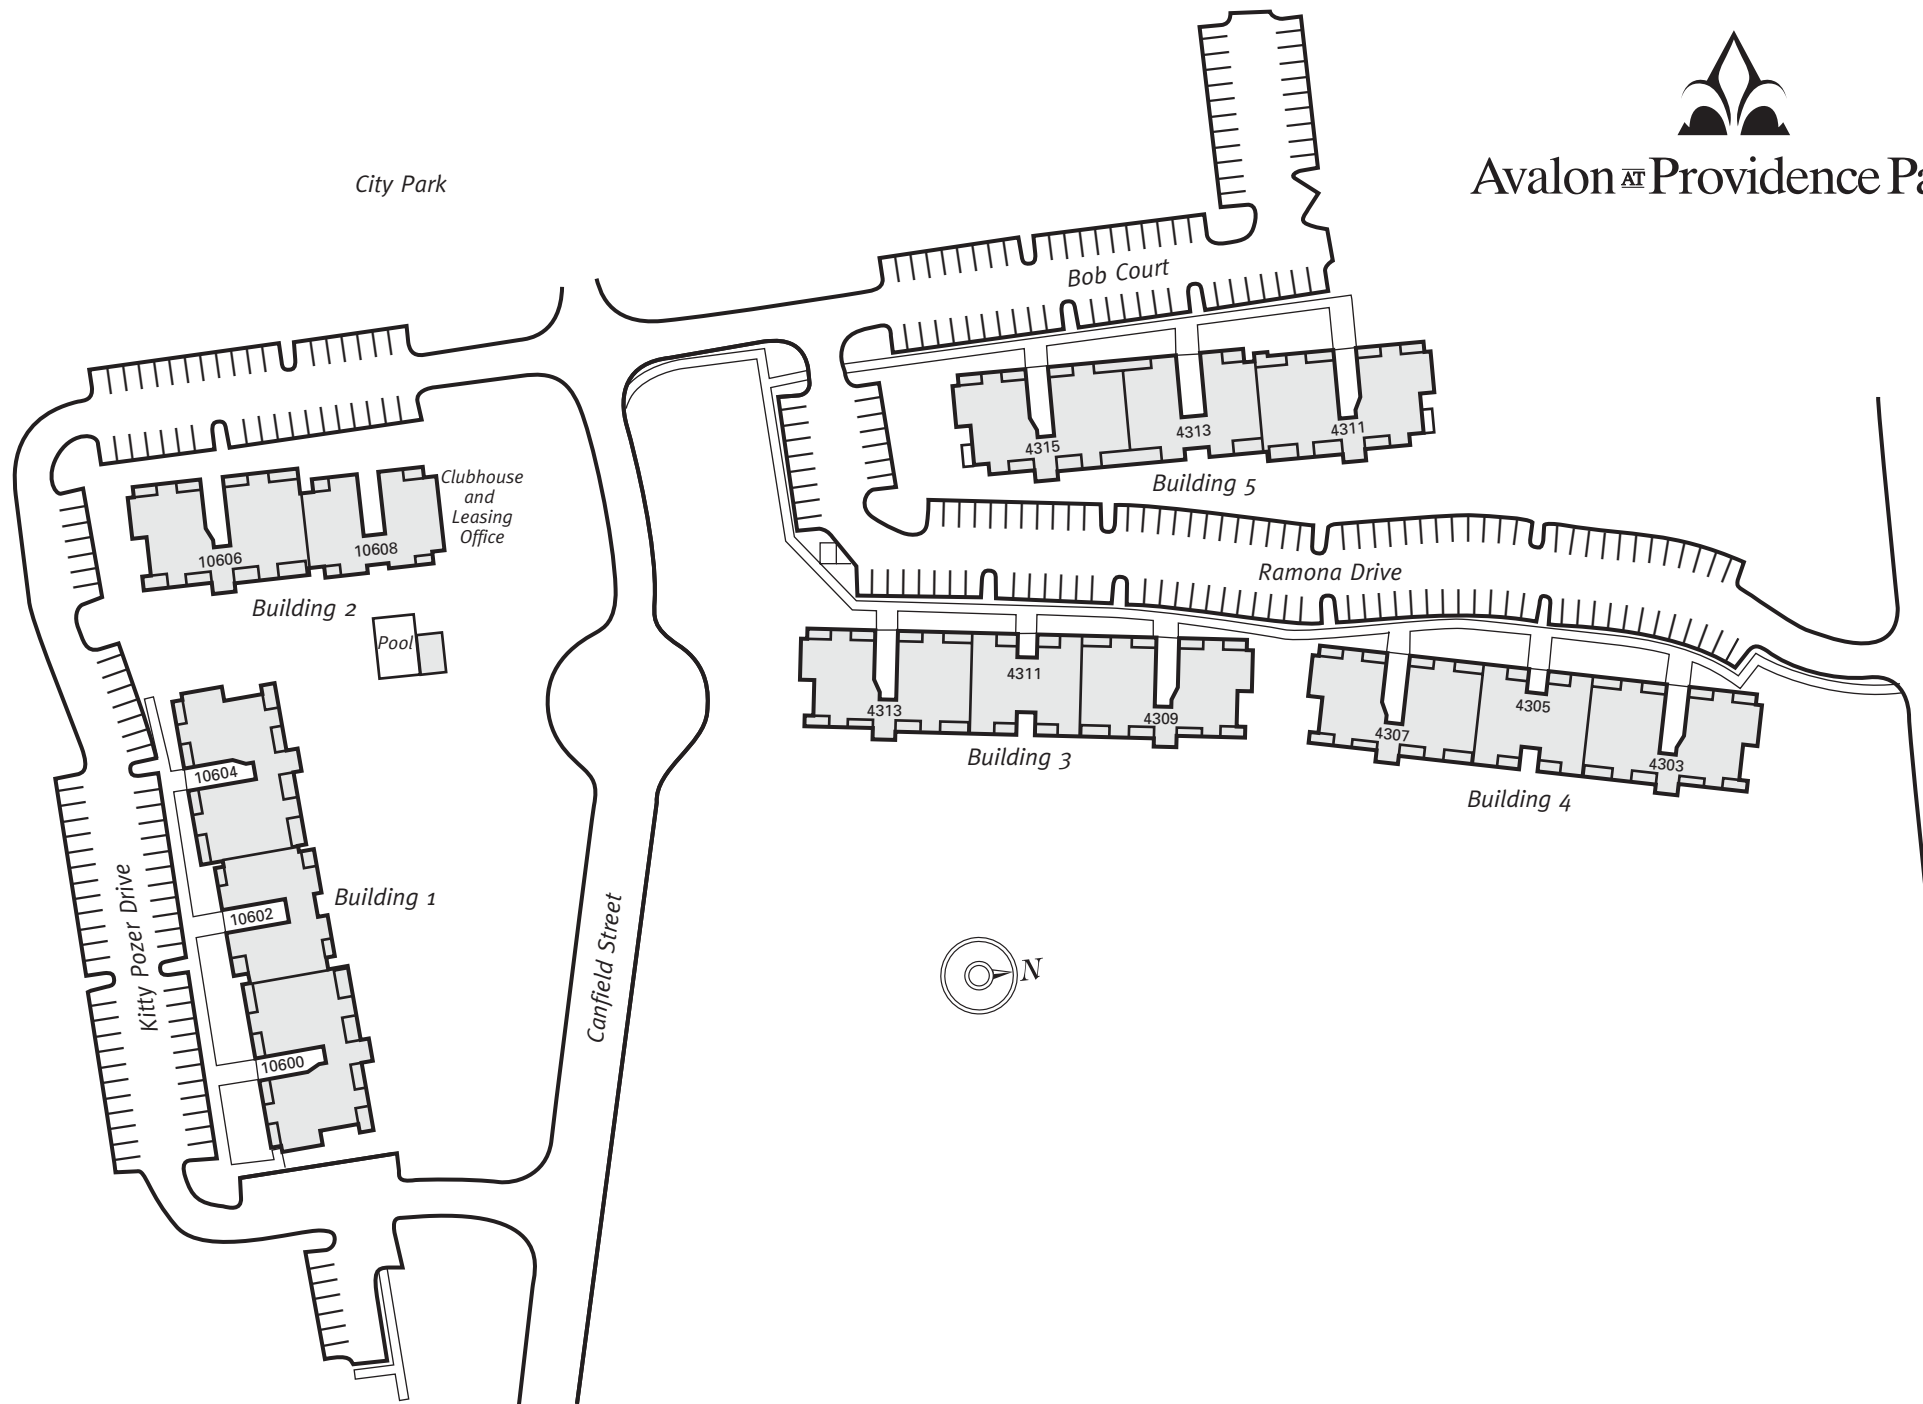

Avalon ^{AT} Providence Park

10608E Kitty Pozer Drive • Fairfax, VA 22030 • (703) 691-1097

This plan is meant for illustrative purposes only. Parking lot lines denote parking areas; actual number of spaces may vary from plan.