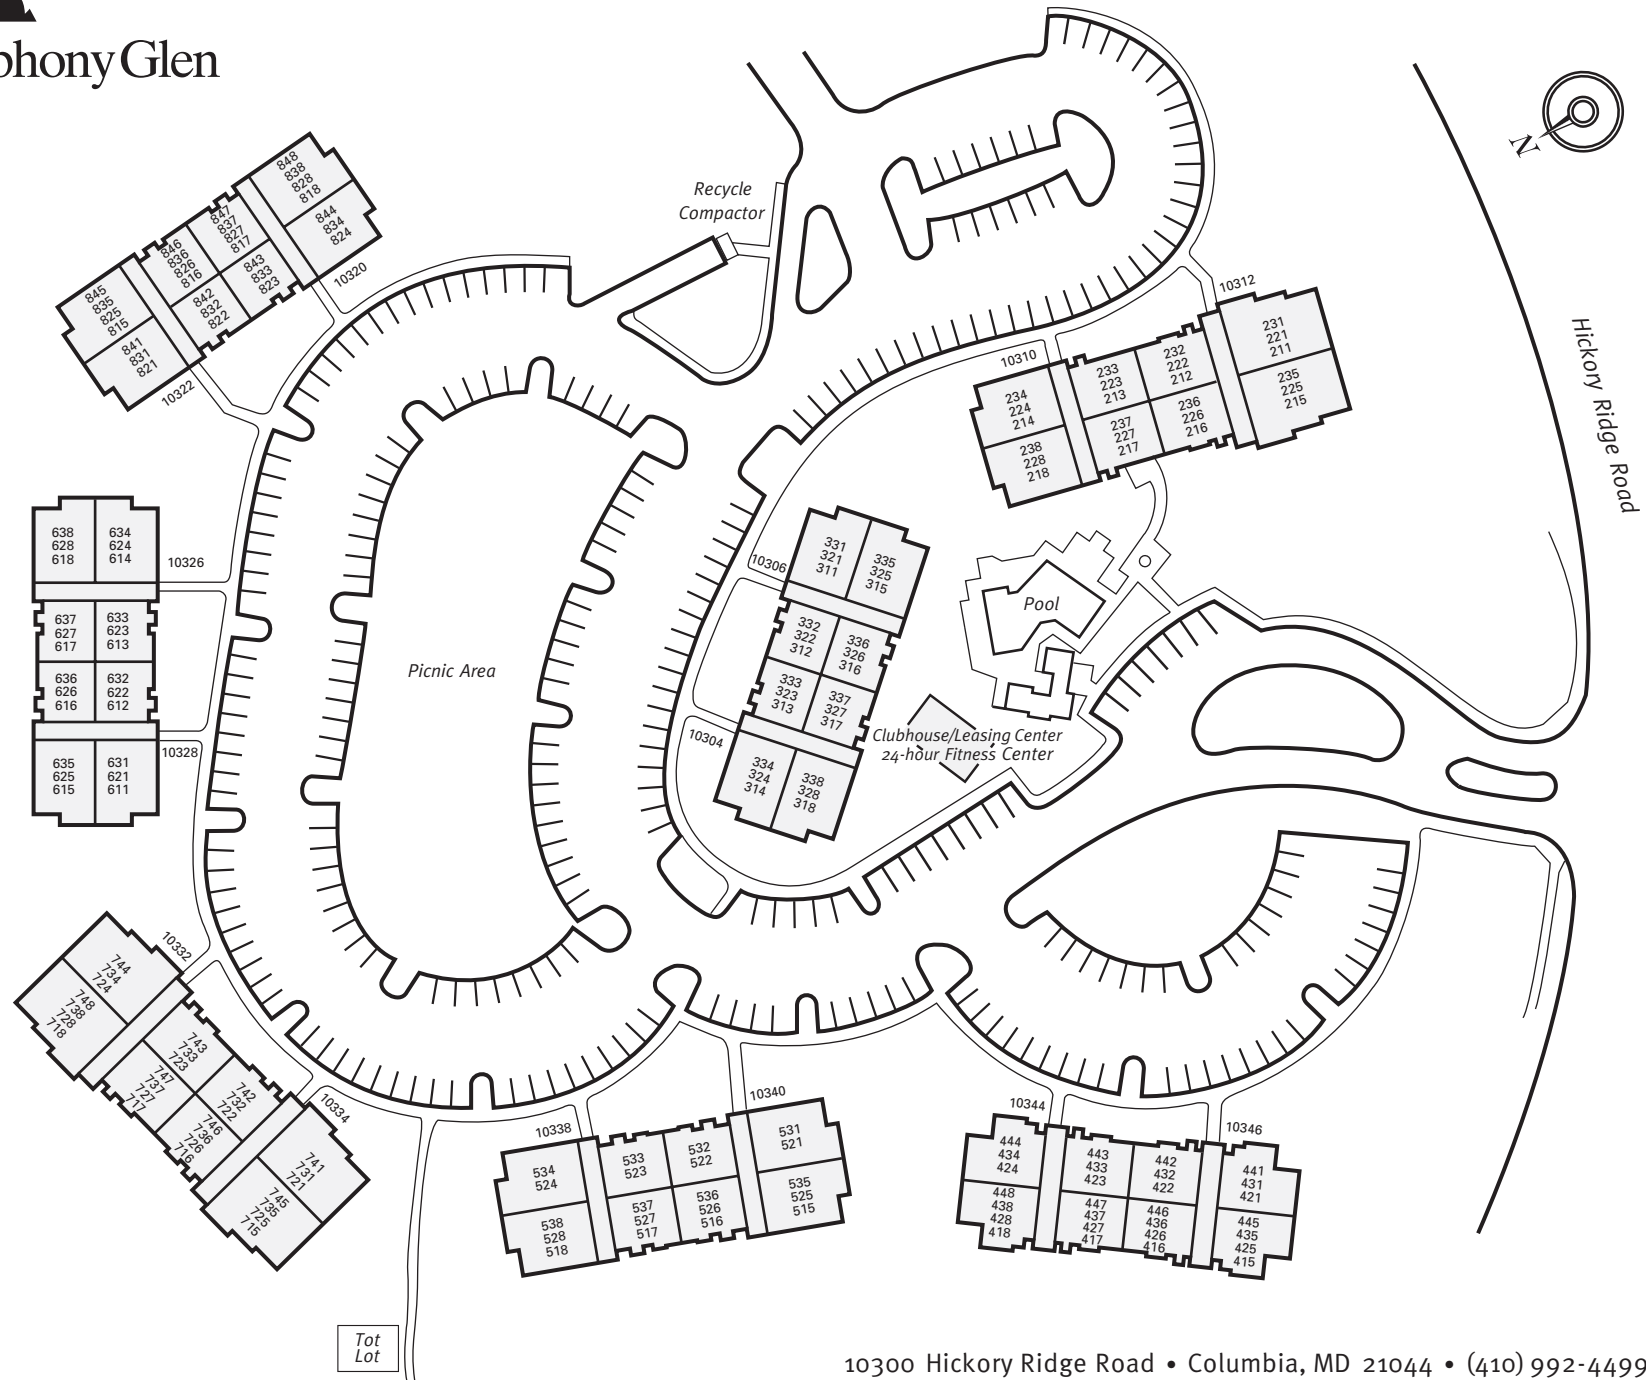

Avalon ^{at} Symphony Glen

10300 Hickory Ridge Road • Columbia, MD 21044 • (410) 992-4499

This plan is meant for illustrative purposes only. Parking lot lines denote parking areas; actual number of spaces may vary from plan.