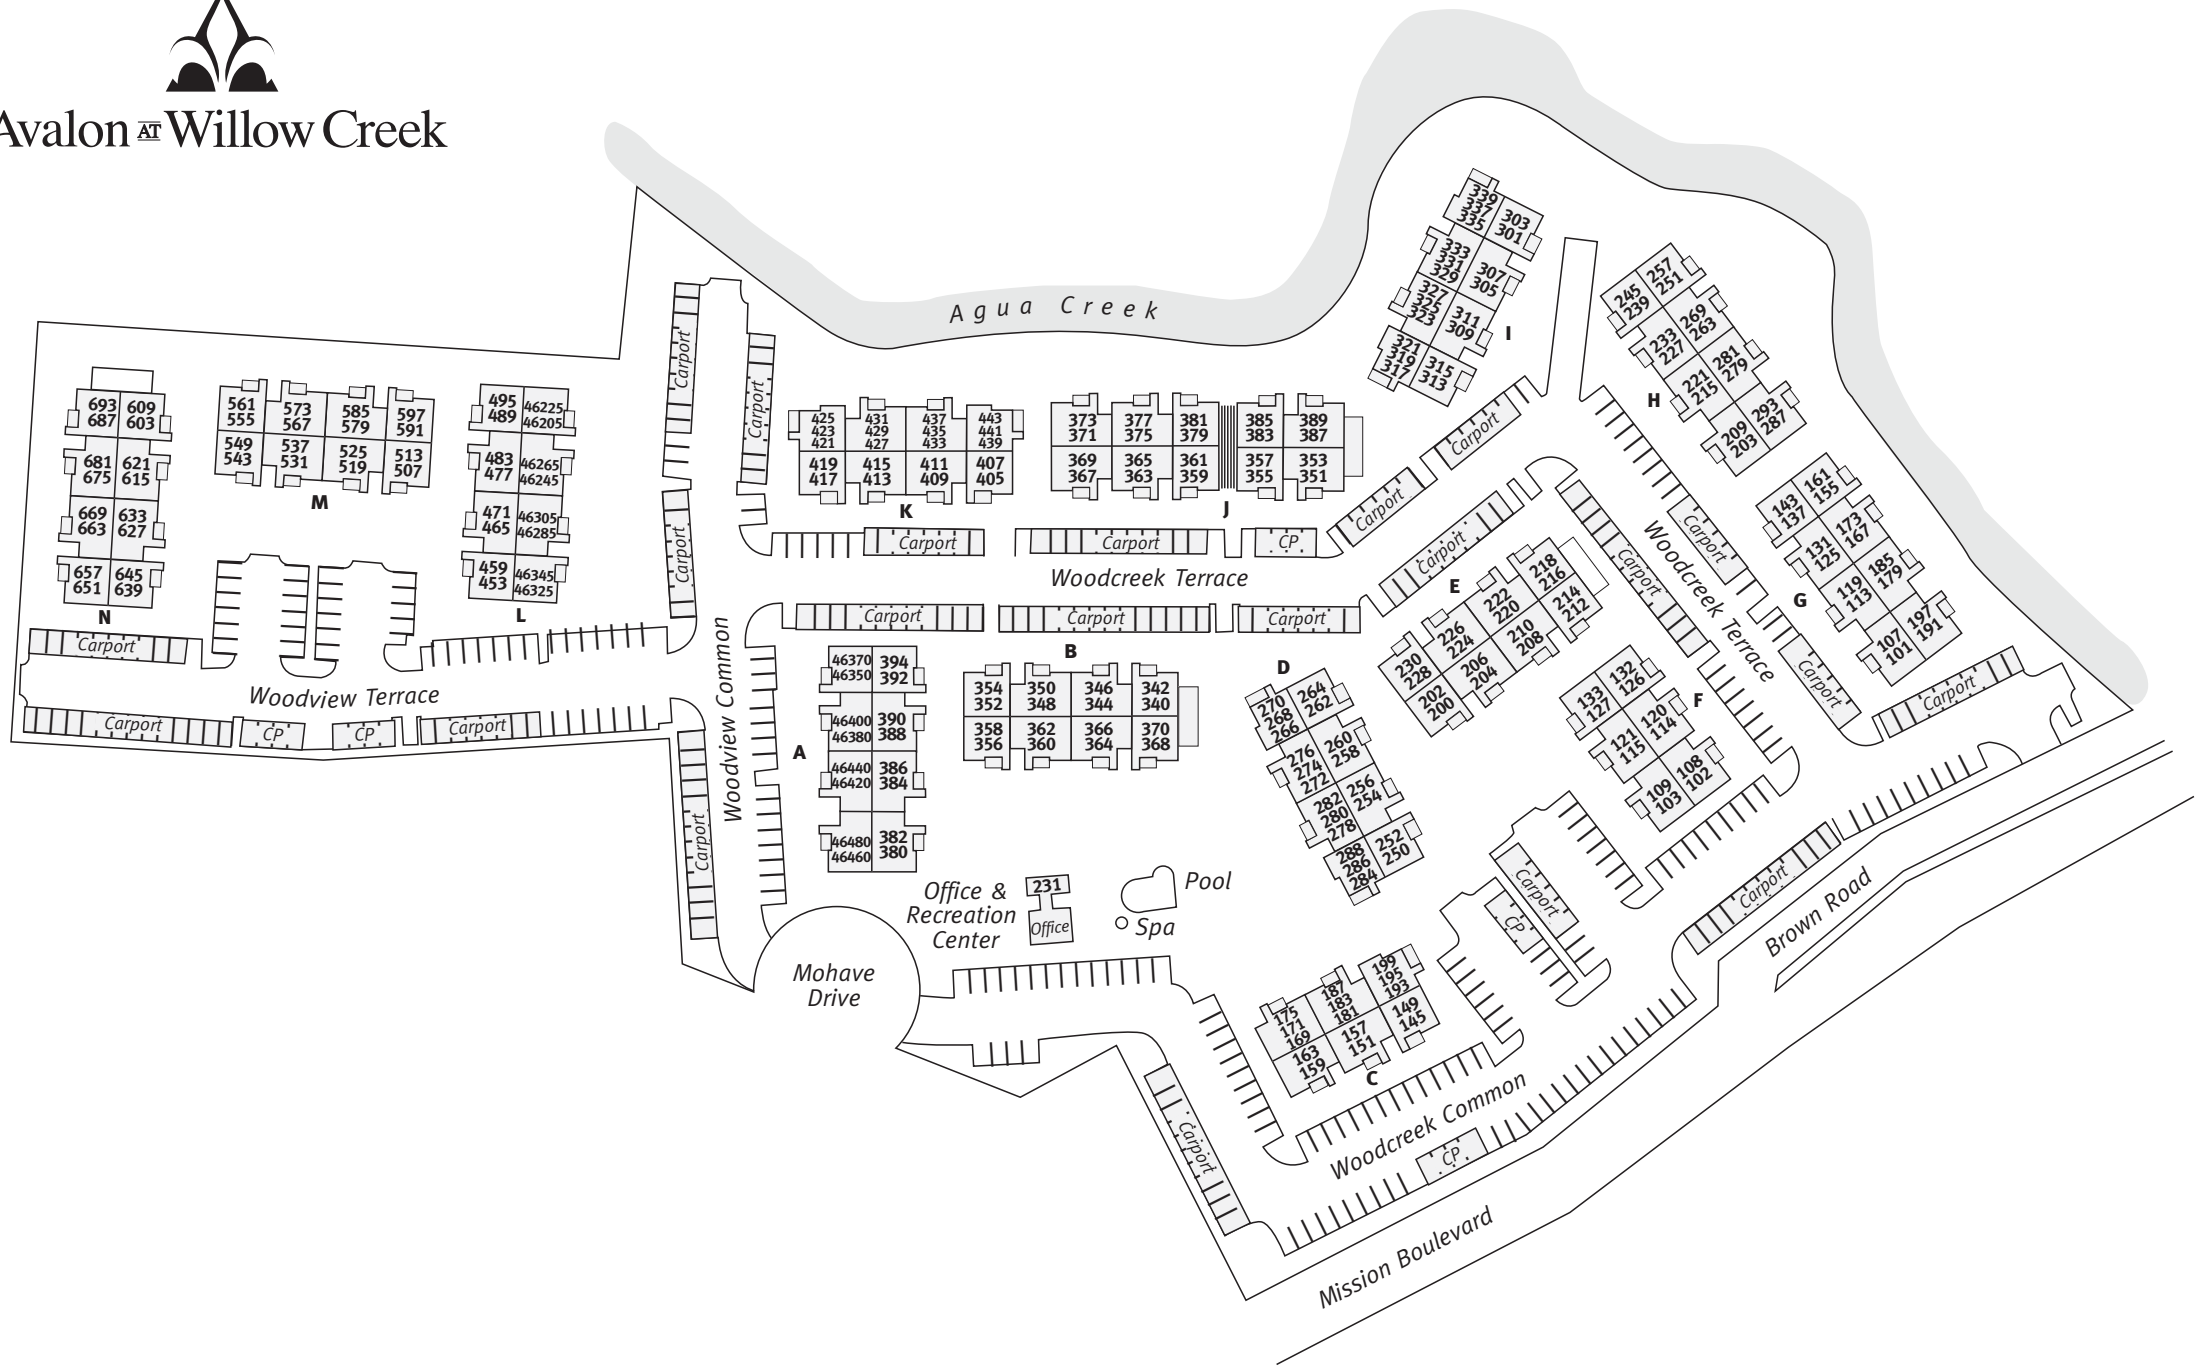

Avalon AT Willow Creek

231 Woodcreek Common, Fremont, CA 94539 • (510) 490-2995

This plan is meant for illustrative purposes only. Parking lot lines denote parking areas; actual number of spaces may vary from plan.