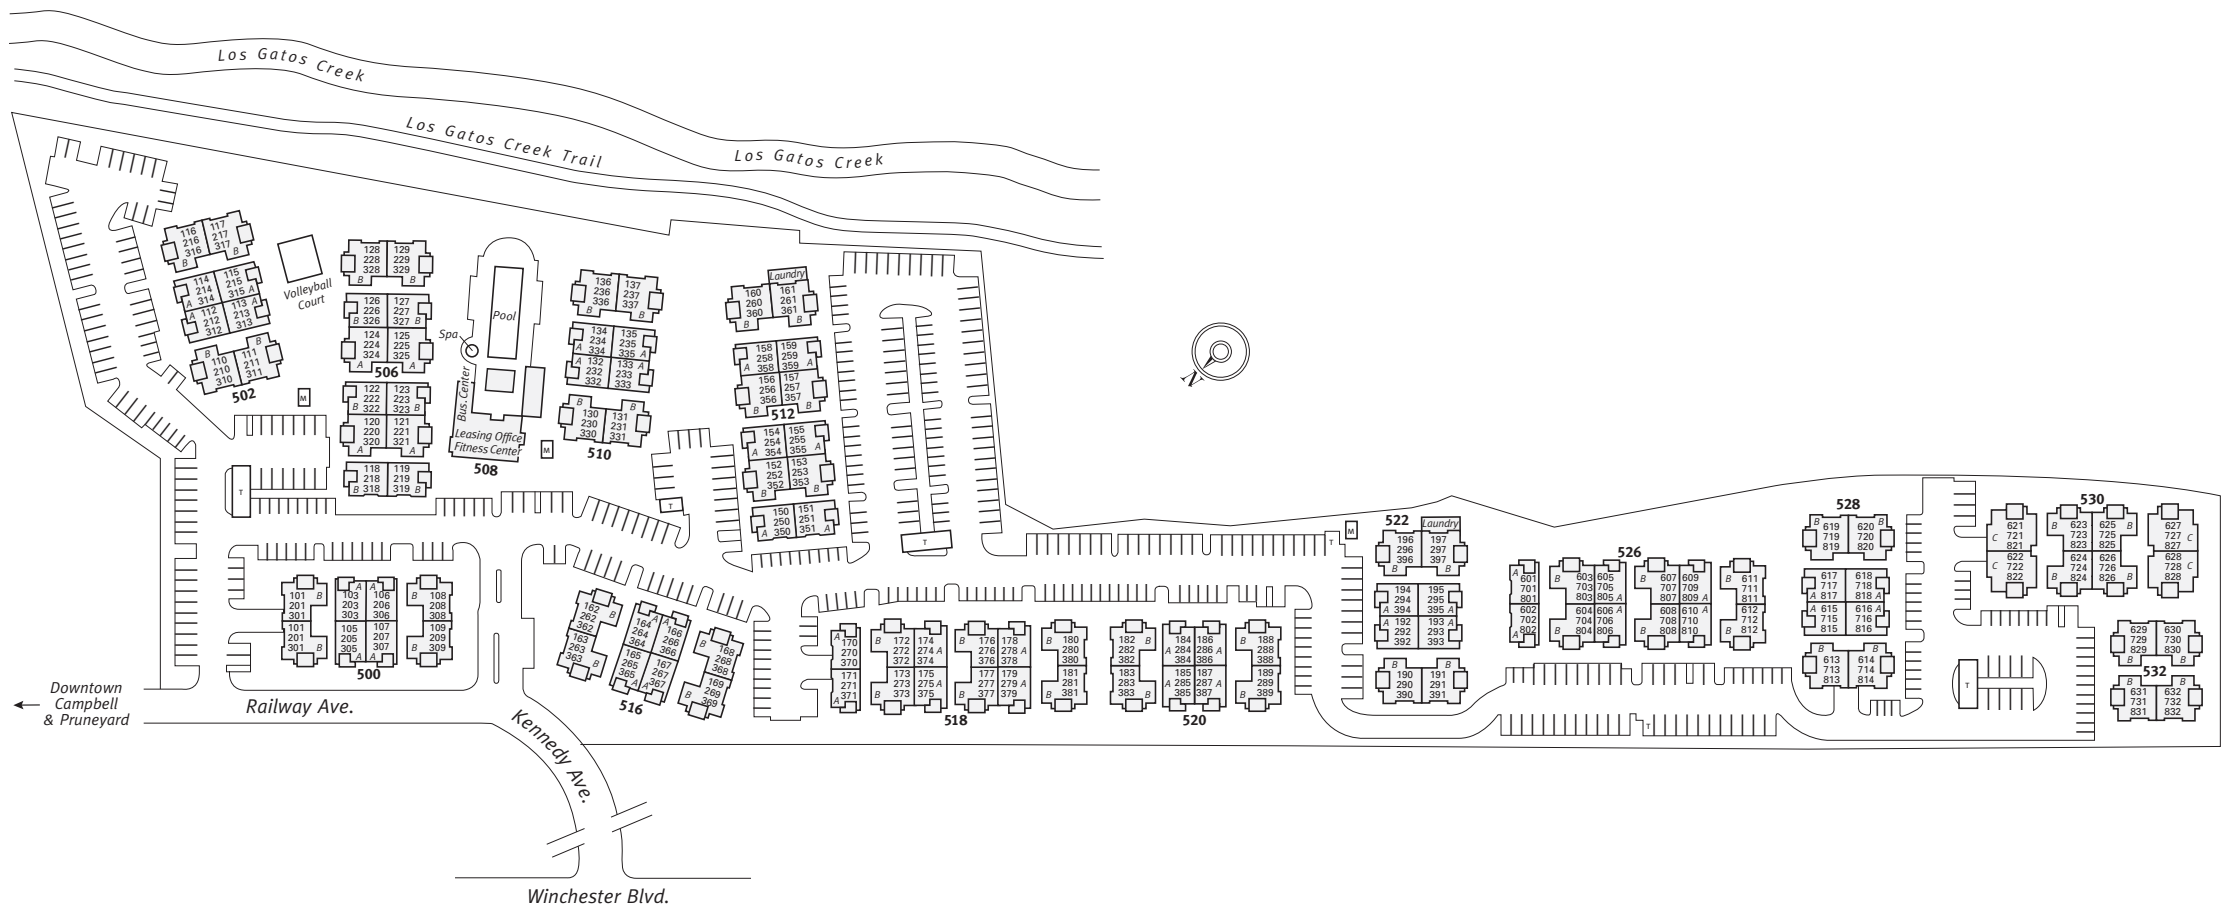

Avalon Campbell

508 Railway Avenue • Campbell, CA 95008 • (408) 370-3003

This plan is meant for illustrative purposes only. Parking lot lines denote parking areas; actual number of spaces may vary from plan.