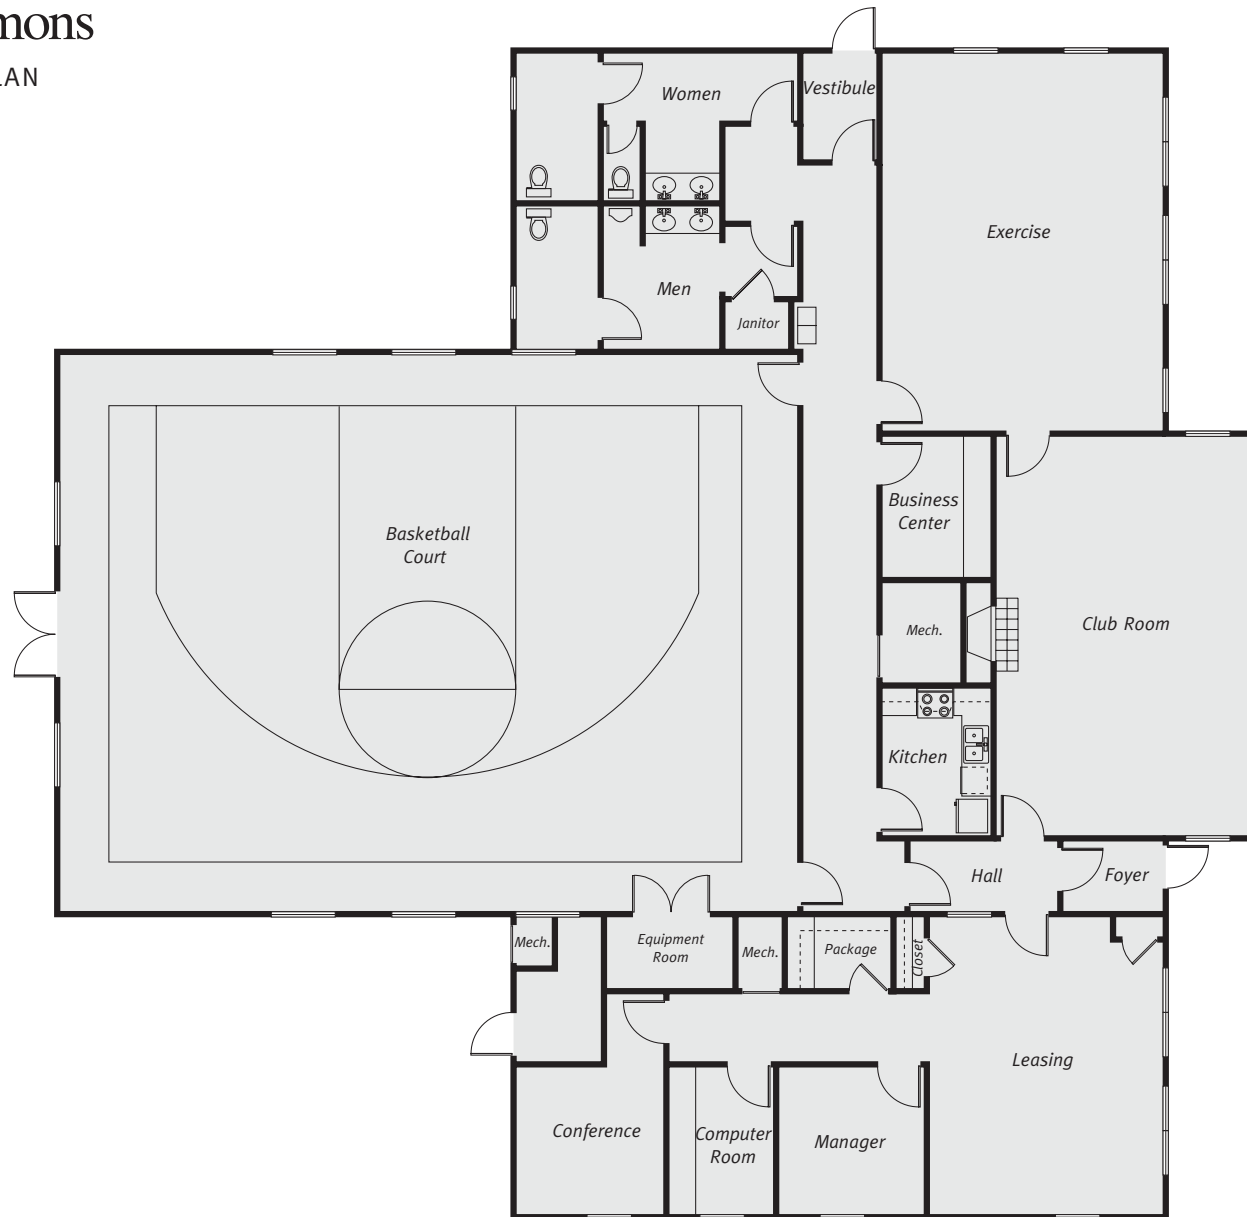

Avalon Commons

CLUBHOUSE PLAN

313 Avalon Circle • Smithtown, NY 11787 • (631) 979-2929

This plan is meant for illustrative purposes only.

Avalon Commons

COMMUNITY PLAN

313 Avalon Circle • Smithtown, NY 11787 • (631) 979-2929

This plan is meant for illustrative purposes only. Parking lot lines denote parking areas; actual number of spaces may vary from plan.