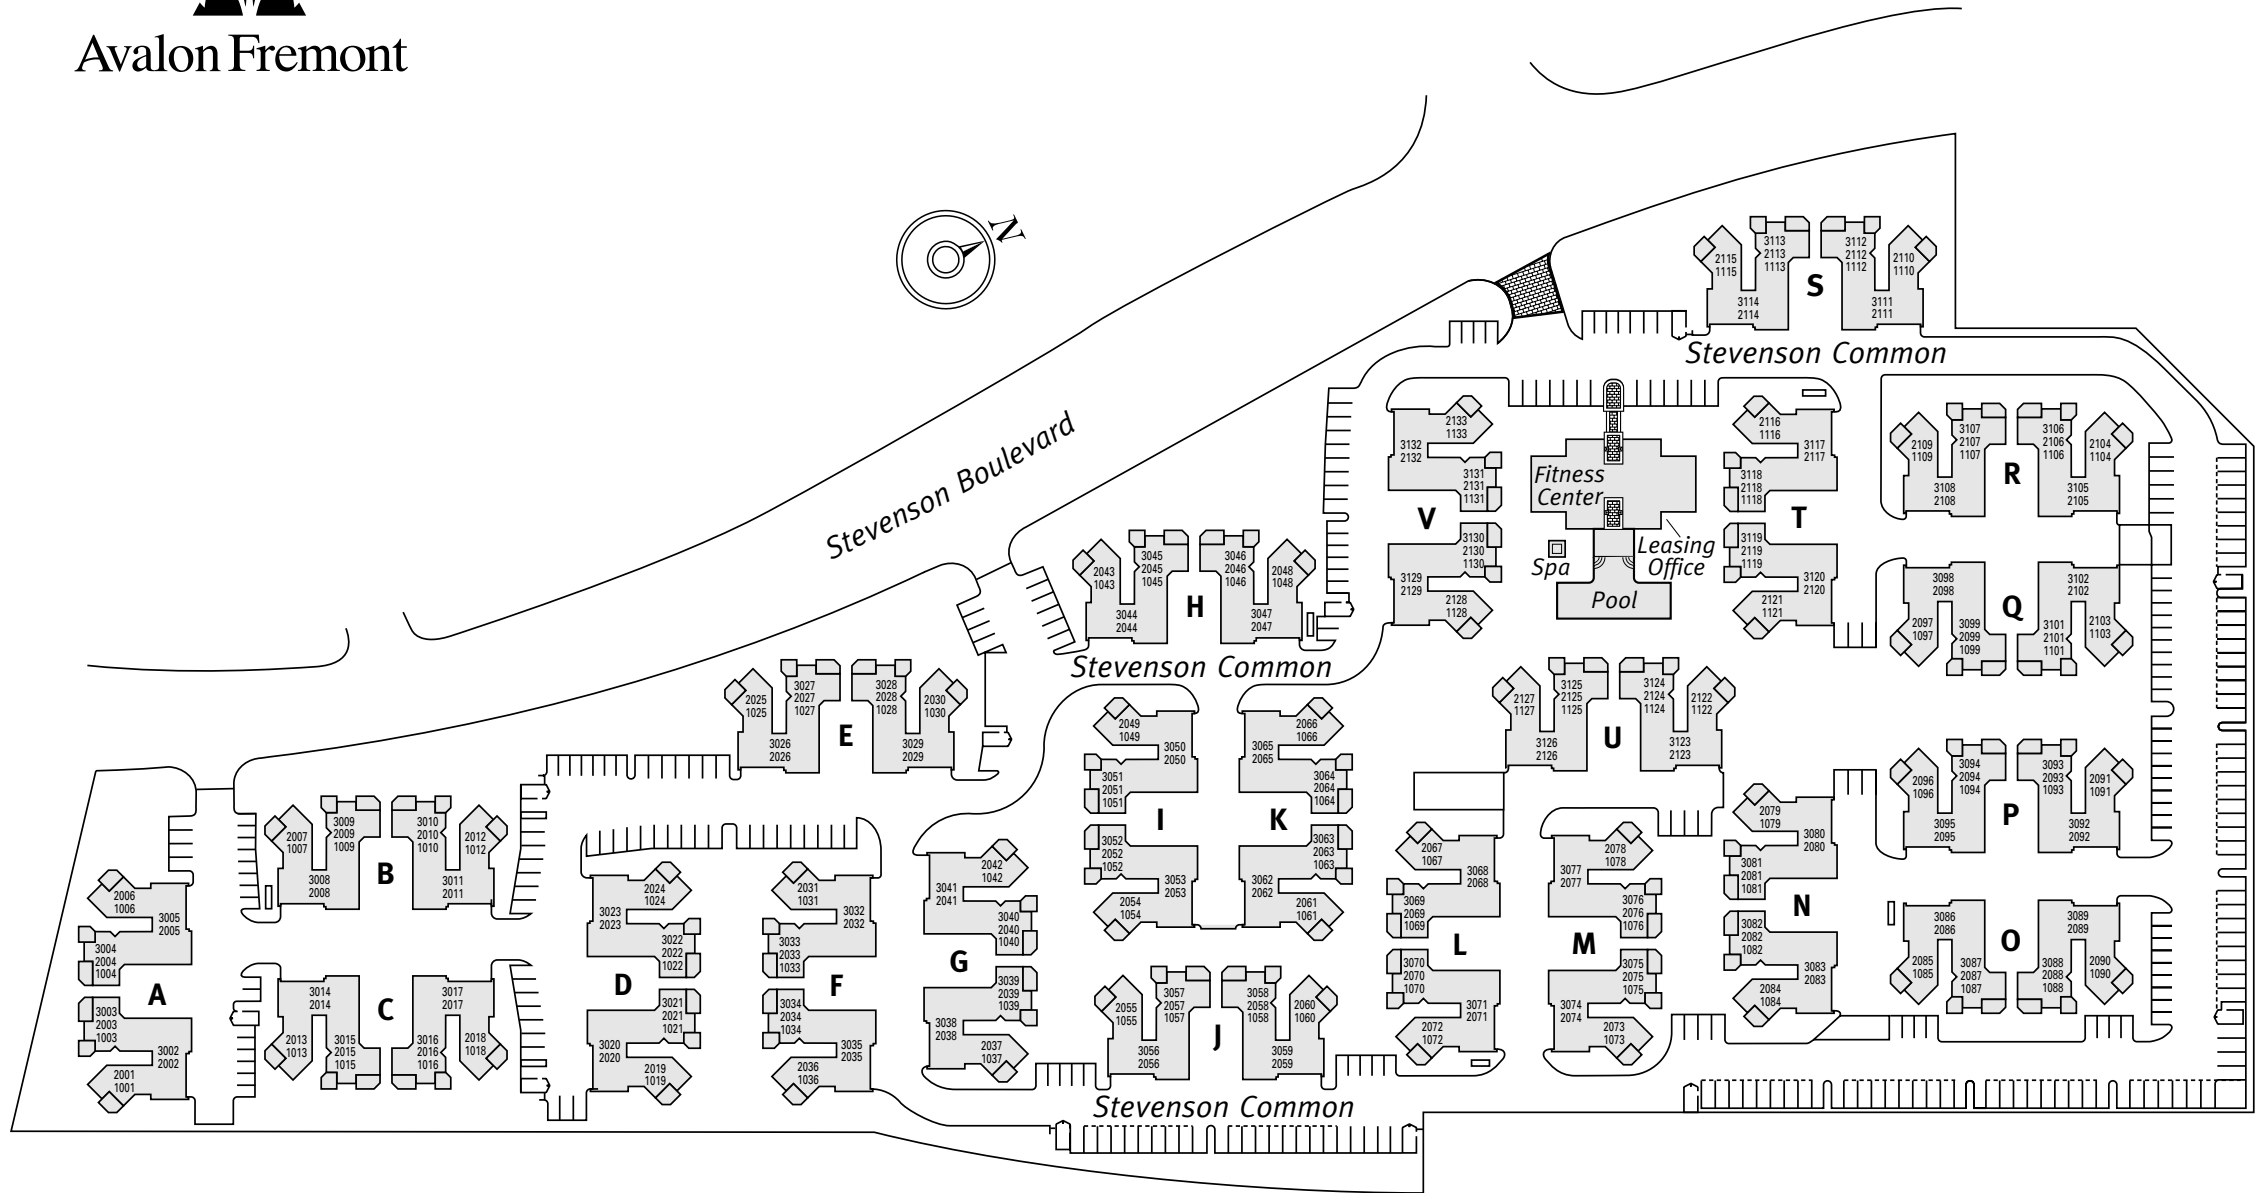

Avalon Fremont

We would like to take you on a standard tour route that may include a model apartment and many community amenities. If you wish to alter this route, see a specific apartment or see other community features, we can do so upon request.

39939 Stevenson Common • Fremont, CA 94538 • (510) 657-3333

This plan is meant for illustrative purposes only. Parking lot lines denote parking areas; actual number of spaces may vary from plan.