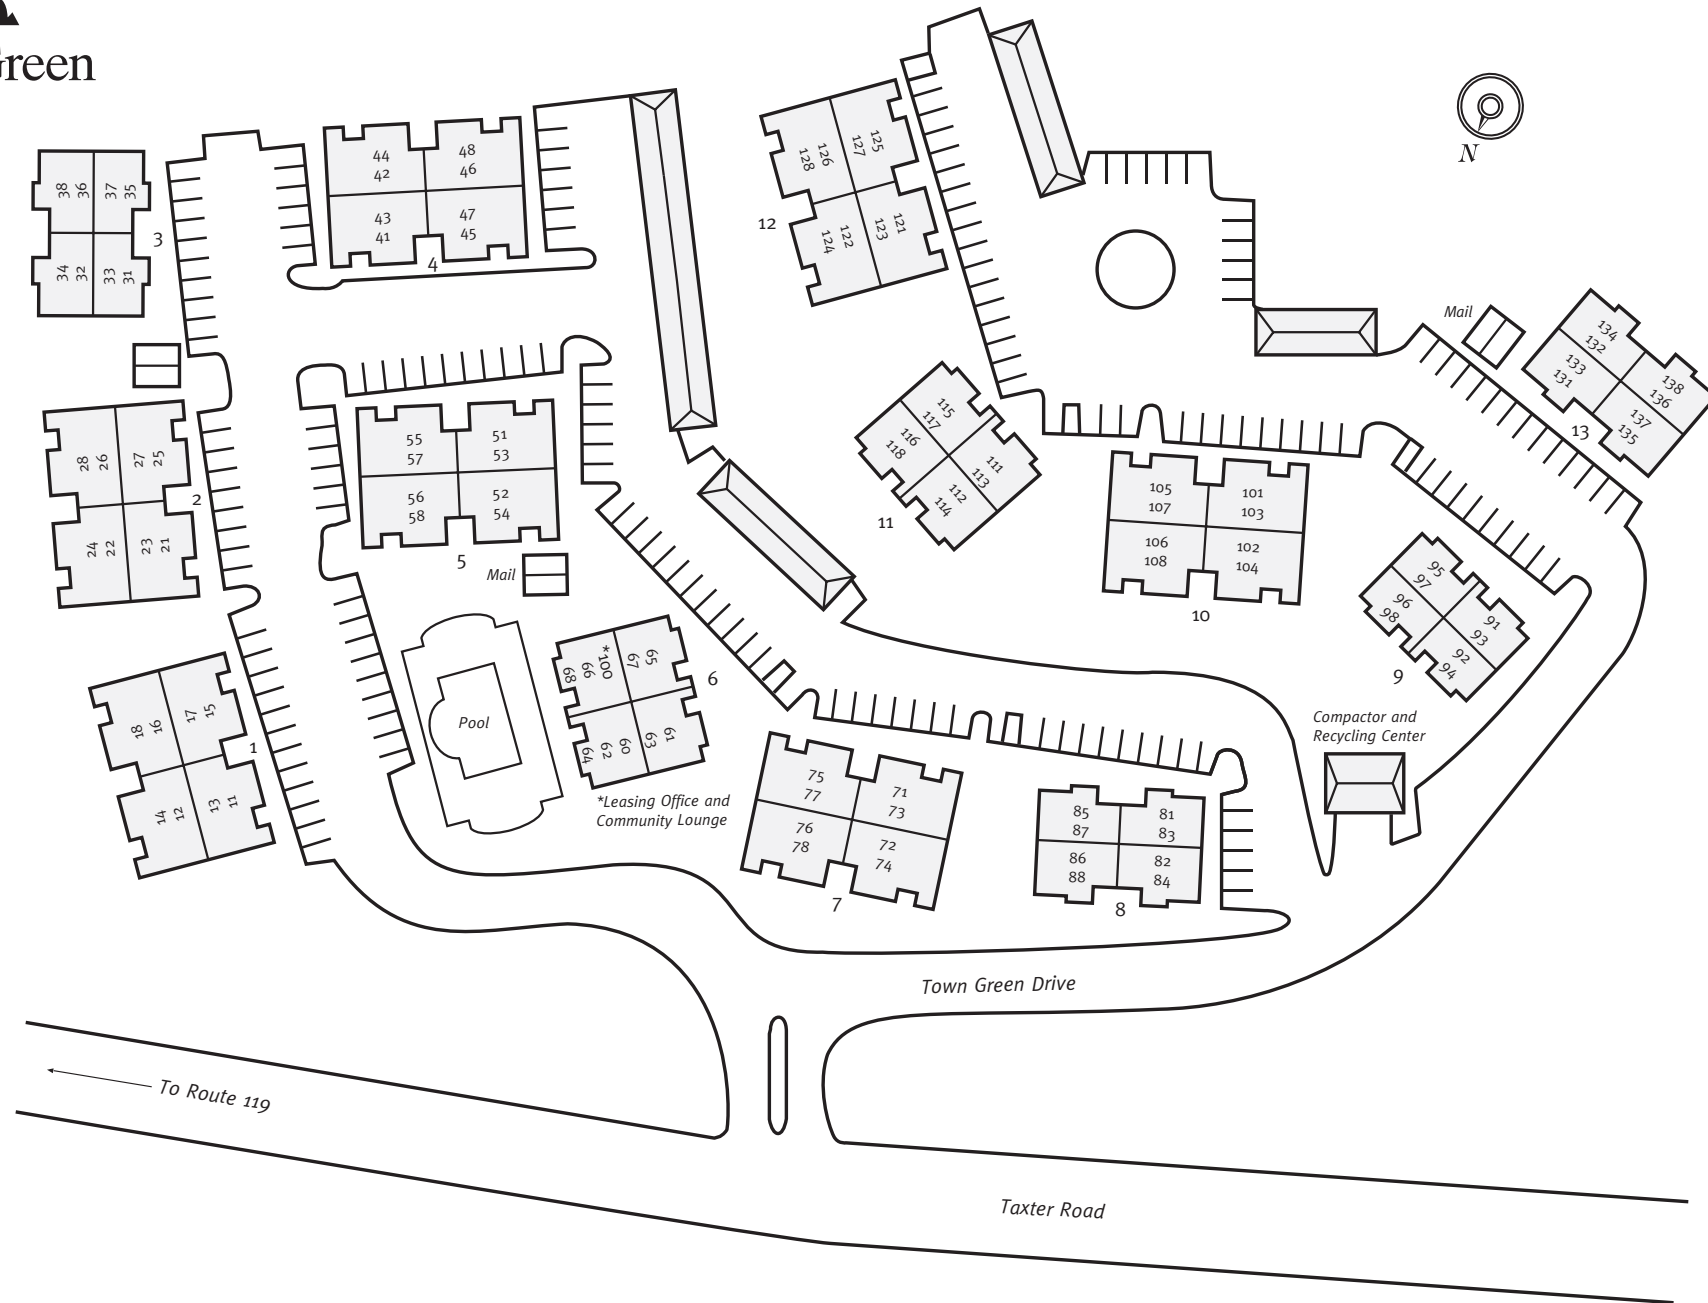

Avalon Green

100 Town Green Drive • Elmsford, NY 10523 • (914) 288-0100

This plan is meant for illustrative purposes only. Parking lot lines denote parking areas; actual number of spaces may vary from plan.