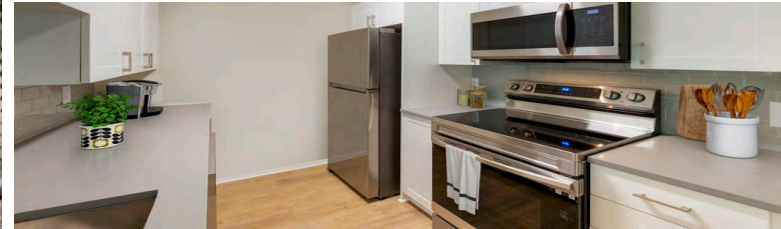

Finish Package Comparison Chart

Select finishes shown vary throughout the property and are packaged together.

Pick the perfect finishing touch for the apartment you'll love to call home.

PACKAGE	CLASSIC PACKAGE I	RENOVATED PACKAGE I
APPLIANCES	White	Stainless Steel
KITCHEN FLOORING	Tile	Hard Surface Plank
COUNTERTOPS	Beige Speckled Granite	Grey Quartz
CABINERY	Maple	White
BACKSPLASH	N/A	Grey Tile
FINISHES	Standard	Upgraded
LIGHTING	Standard	Upgraded
OTHER FEATURES	Carpet in common areas. Hard surface flooring in select homes	Hard surface flooring throughout. Carpet in bedrooms (in select homes)