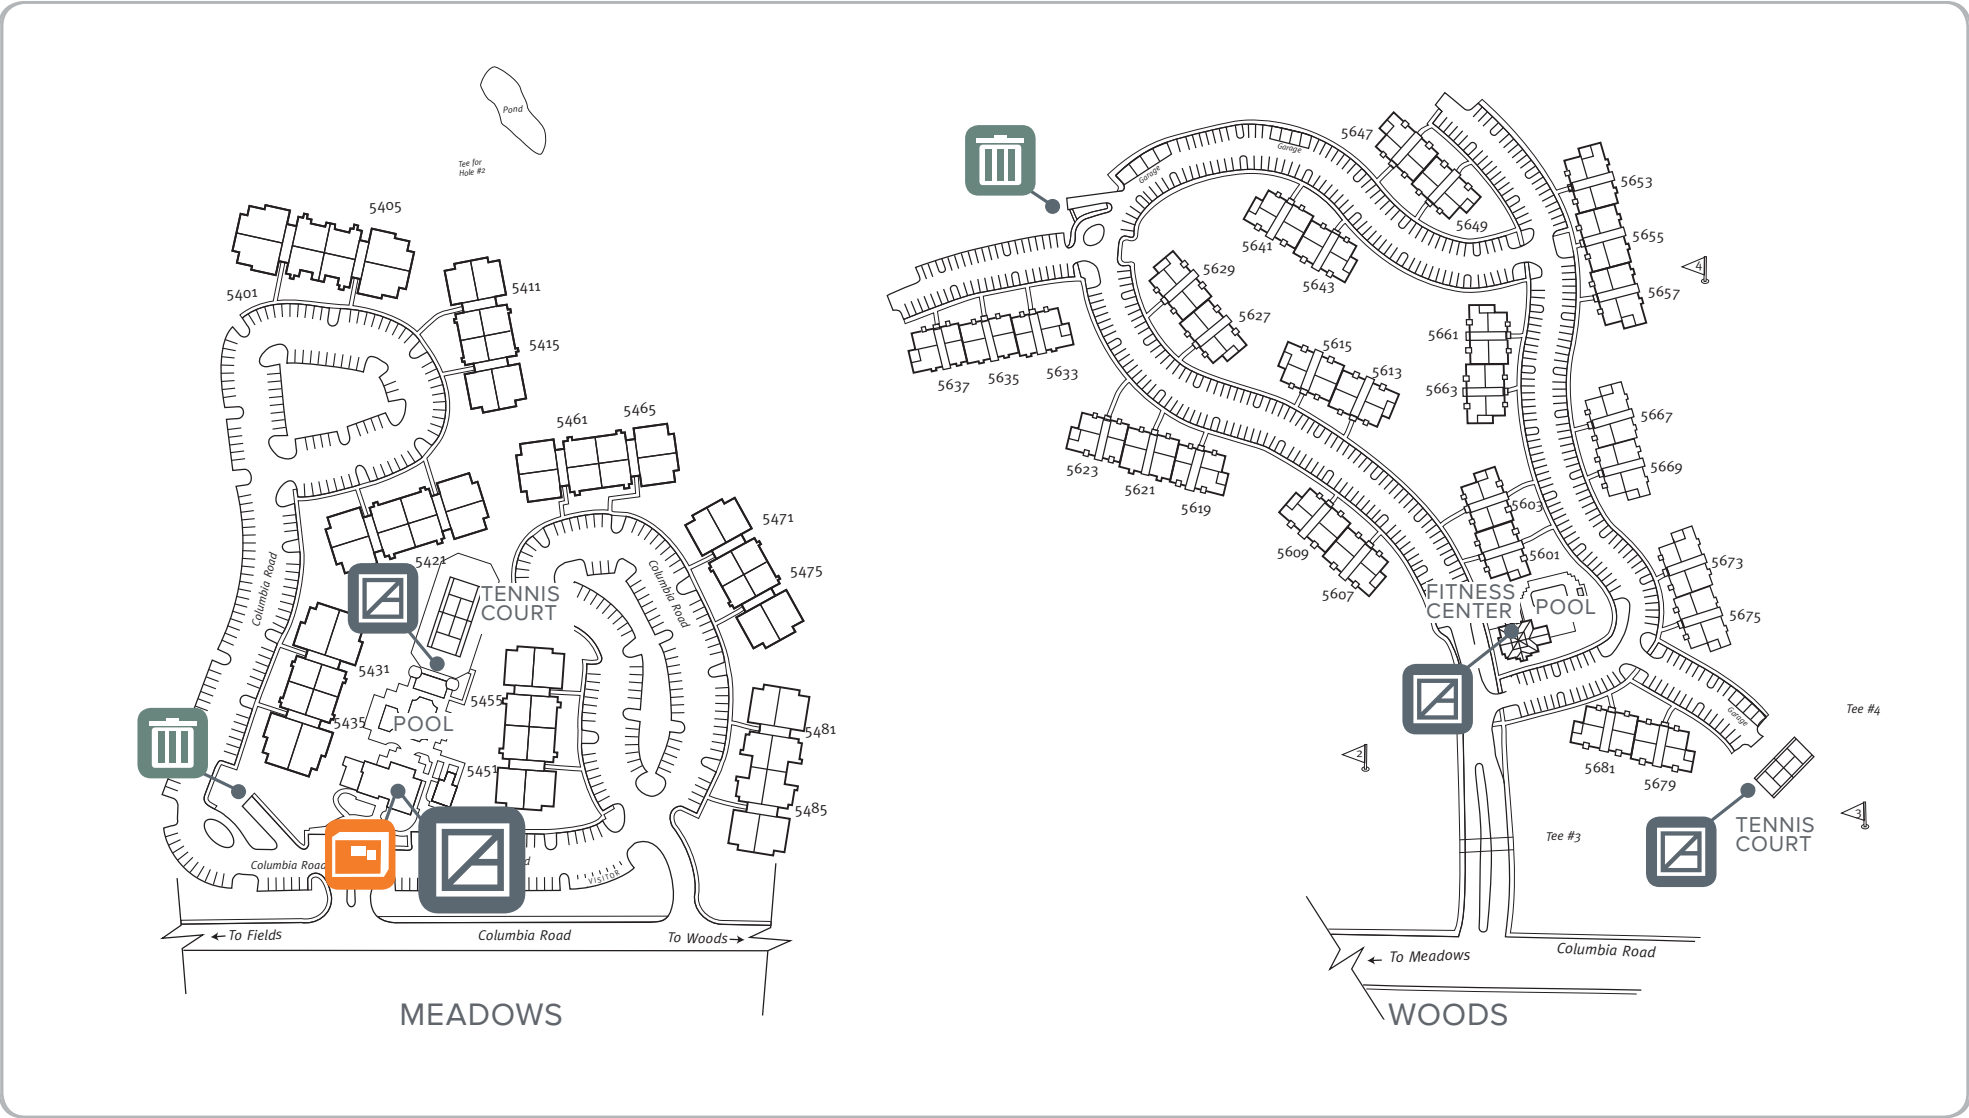

AVALON

AT FAIRWAY HILLS
MEADOWS SITE PLAN

We would like to take you on a standard tour route that may include a model apartment and many community amenities. If you wish to alter this route, see a specific apartment or see other community features, we can do so upon request.

5441 Columbia Road • Columbia, MD 21044 • (410)997-7272

This plan is meant for illustrative purposes only. Parking lot lines denote parking areas; actual number of spaces may vary from plan.

AVALON

AT FAIRWAY HILLS
WOODS SITE PLAN

We would like to take you on a standard tour route that may include a model apartment and many community amenities. If you wish to alter this route, see a specific apartment or see other community features, we can do so upon request.

5441 Columbia Road • Columbia, MD 21044 • (410)997-7272

This plan is meant for illustrative purposes only. Parking lot lines denote parking areas; actual number of spaces may vary from plan.

WELCOME TO AVALON AT FAIRWAY HILLS