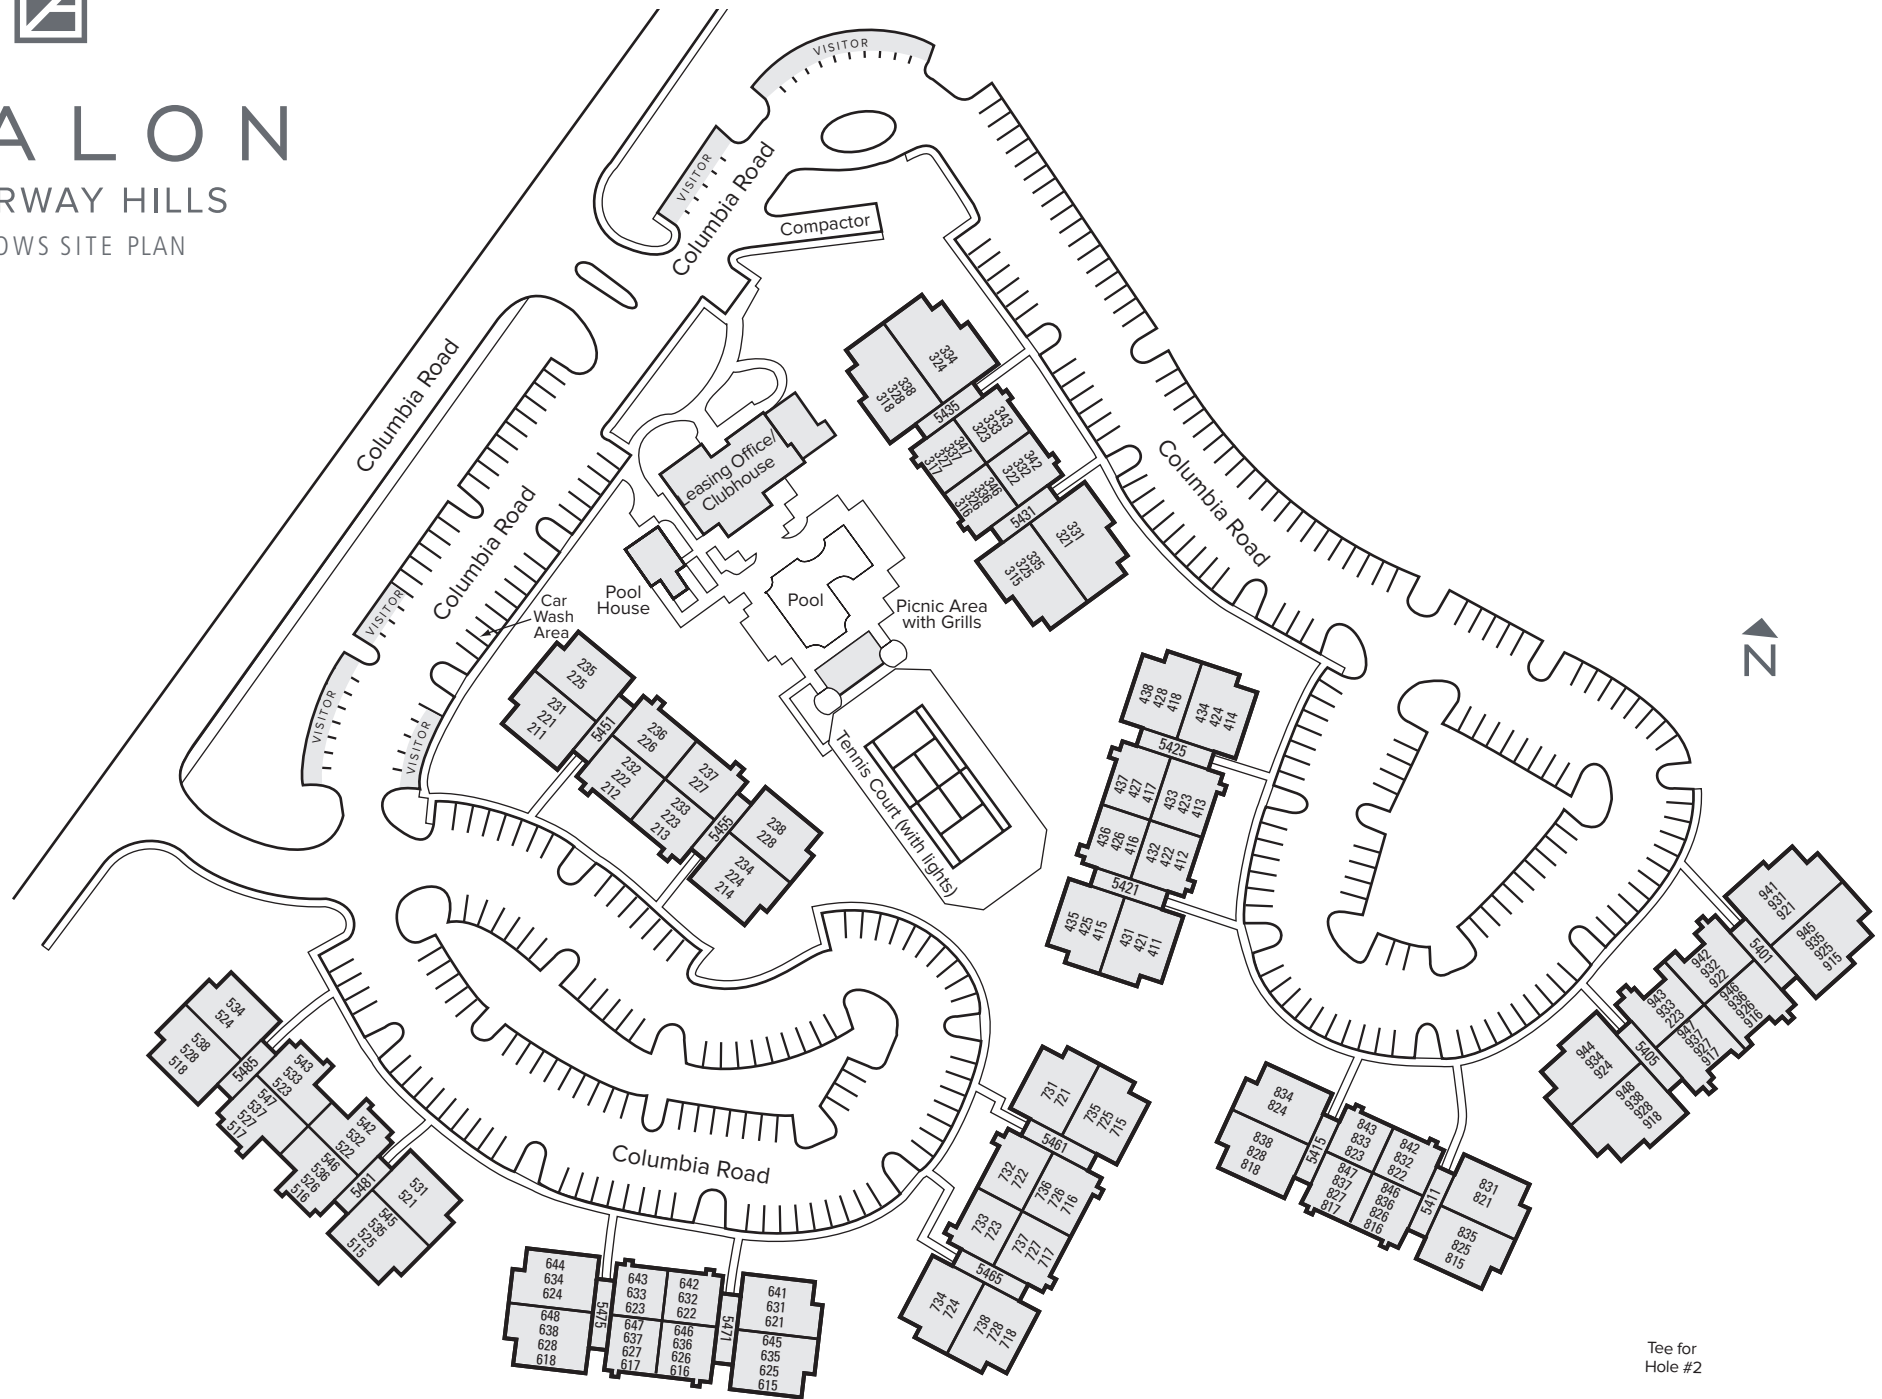

AVALON

AT FAIRWAY HILLS
MEADOWS SITE PLAN

We would like to take you on a standard tour route that may include a model apartment and many community amenities. If you wish to alter this route, see a specific apartment or see other community features, we can do so upon request.

5441 Columbia Road • Columbia, MD 21044 • (410)997-7272

This plan is meant for illustrative purposes only. Parking lot lines denote parking areas; actual number of spaces may vary from plan.

AVALON

AT FAIRWAY HILLS
WOODS SITE PLAN

5441 Columbia Road • Columbia, MD 21044 • (410)997-7272

This plan is meant for illustrative purposes only. Parking lot lines denote parking areas; actual number of spaces may vary from plan.

WELCOME TO AVALON AT FAIRWAY HILLS

Parking Space # _____
 Mailbox # _____
 Storage # _____

 LEASING OFFICE & AMENITY AREA

 TRASH AND RECYCLING

 PACKAGE PICK UP