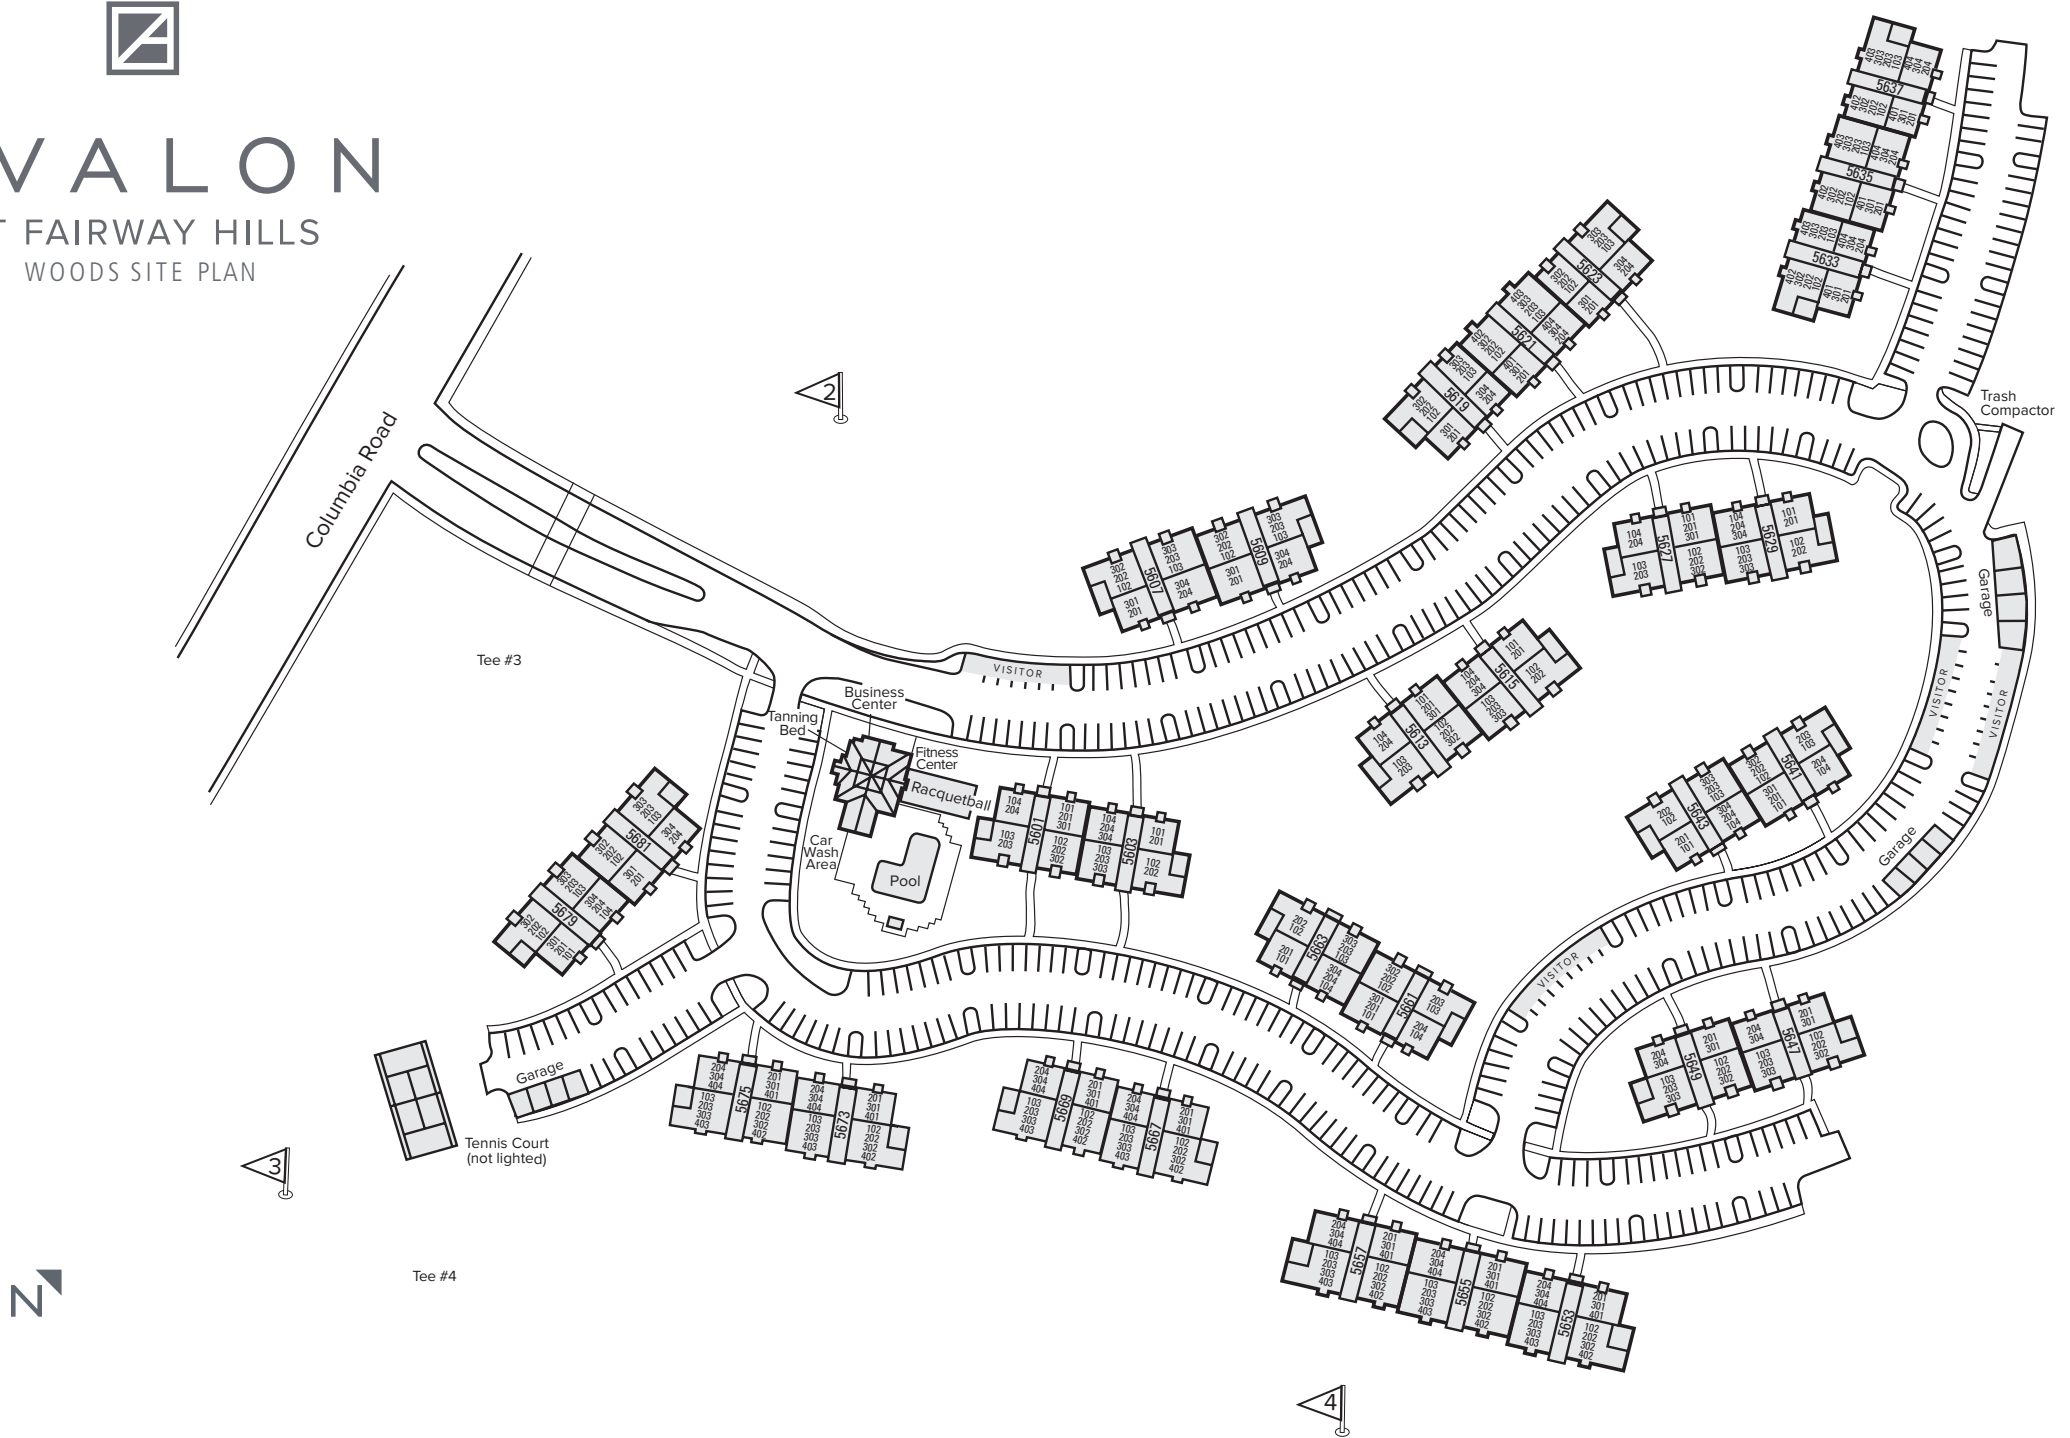

AVALON

AT FAIRWAY HILLS
MEADOWS SITE PLAN

We would like to take you on a standard tour route that may include a model apartment and many community amenities. If you wish to alter this route, see a specific apartment or see other community features, we can do so upon request.

5441 Columbia Road • Columbia, MD 21044 • (410)997-7272

This plan is meant for illustrative purposes only. Parking lot lines denote parking areas; actual number of spaces may vary from plan.

AVALON

AT FAIRWAY HILLS
WOODS SITE PLAN

5441 Columbia Road • Columbia, MD 21044 • (410)997-7272

This plan is meant for illustrative purposes only. Parking lot lines denote parking areas; actual number of spaces may vary from plan.

WELCOME TO AVALON AT FAIRWAY HILLS