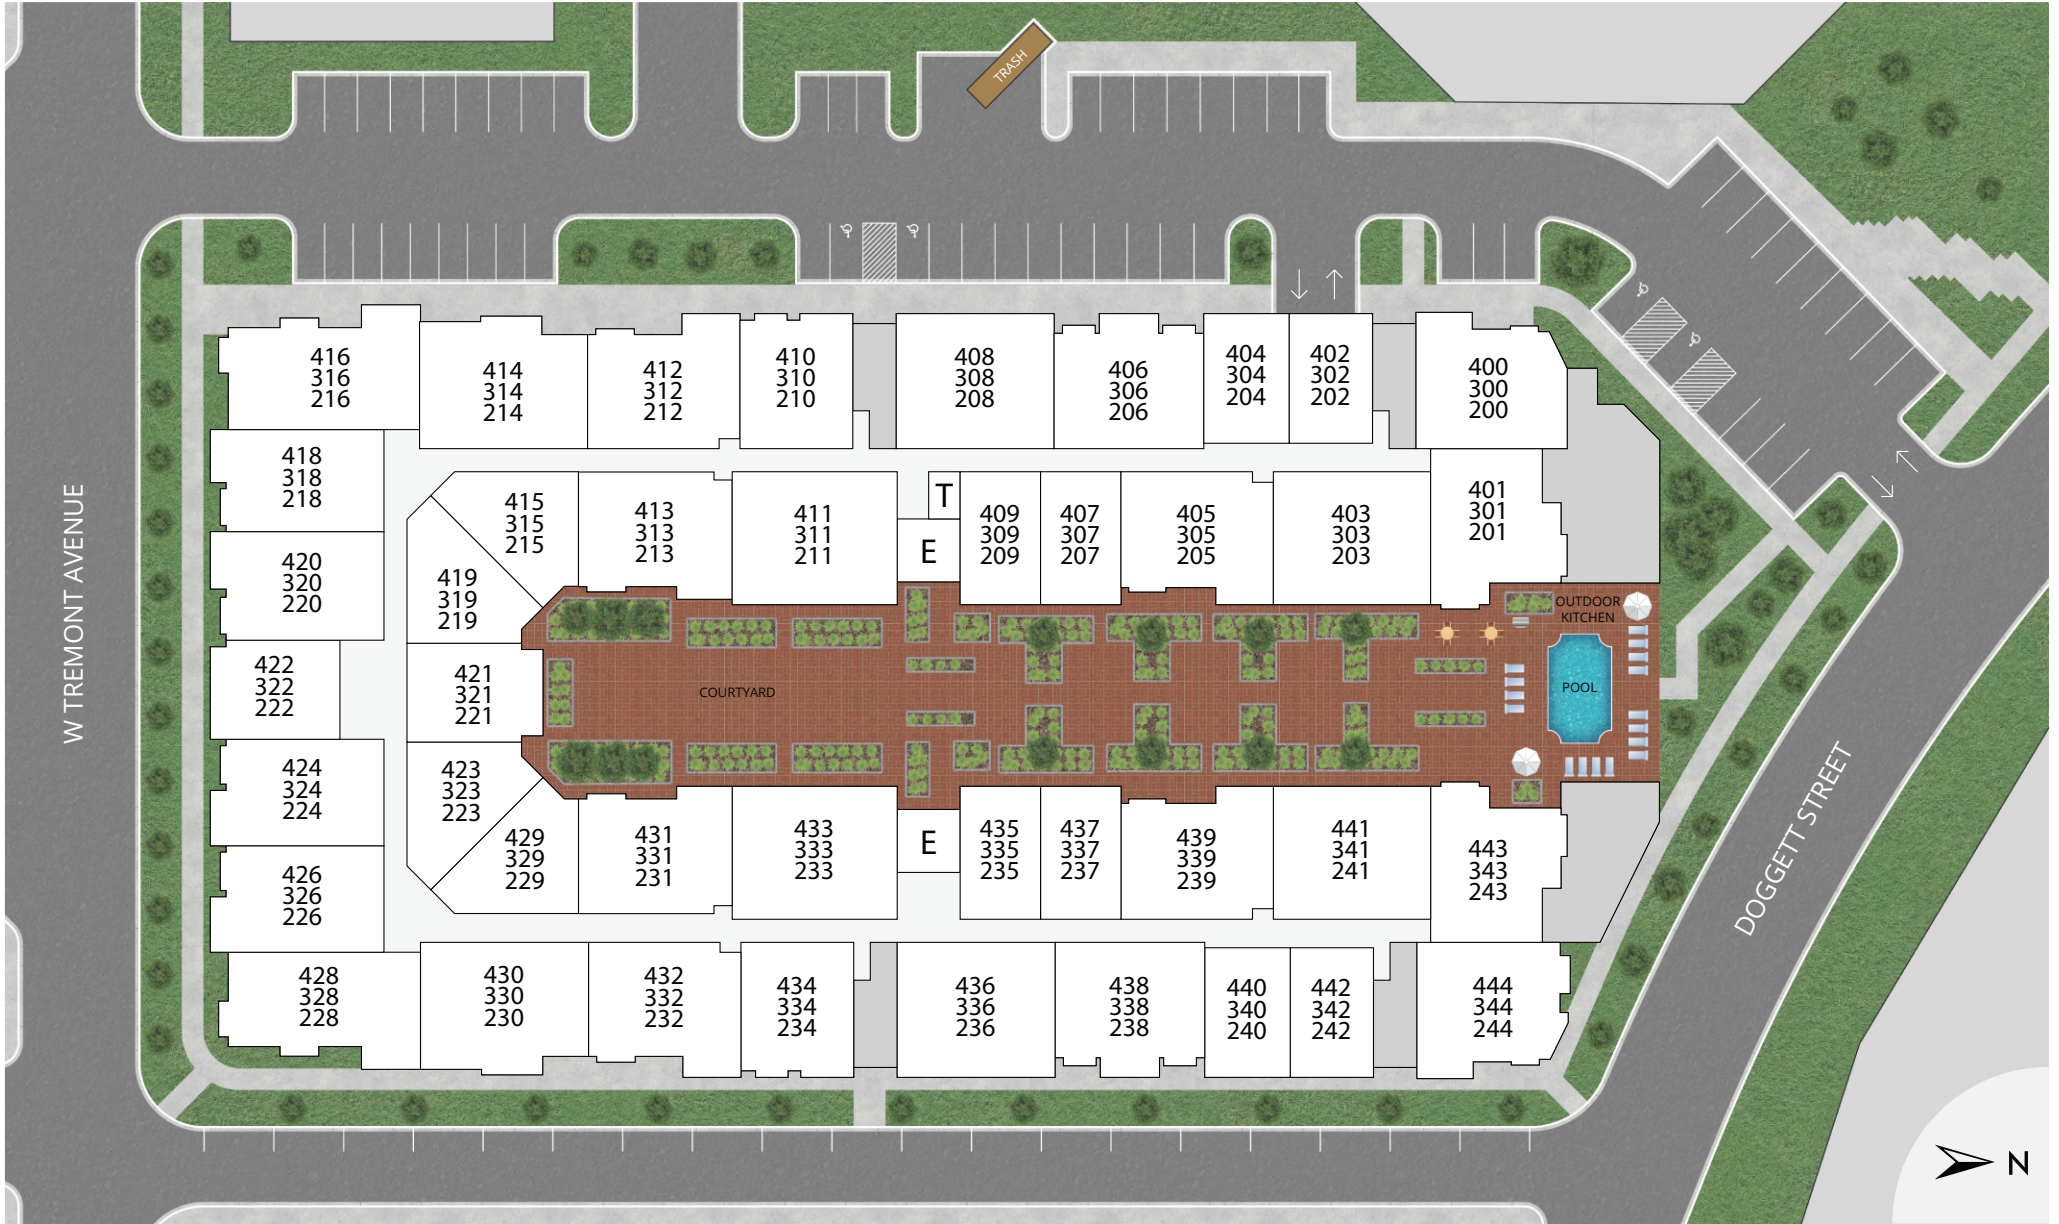

# COMMUNITY PLAN FLOOR 1

335 Doggett Street • Charlotte, NC 28203 • 833.996.2835

This plan is intended for illustrative purposes only.

## COMMUNITY PLAN FLOORS 2 - 4

335 Doggett Street • Charlotte, NC 28203 • 833.996.2835

This plan is intended for illustrative purposes only.

**A V A**  
**South End**