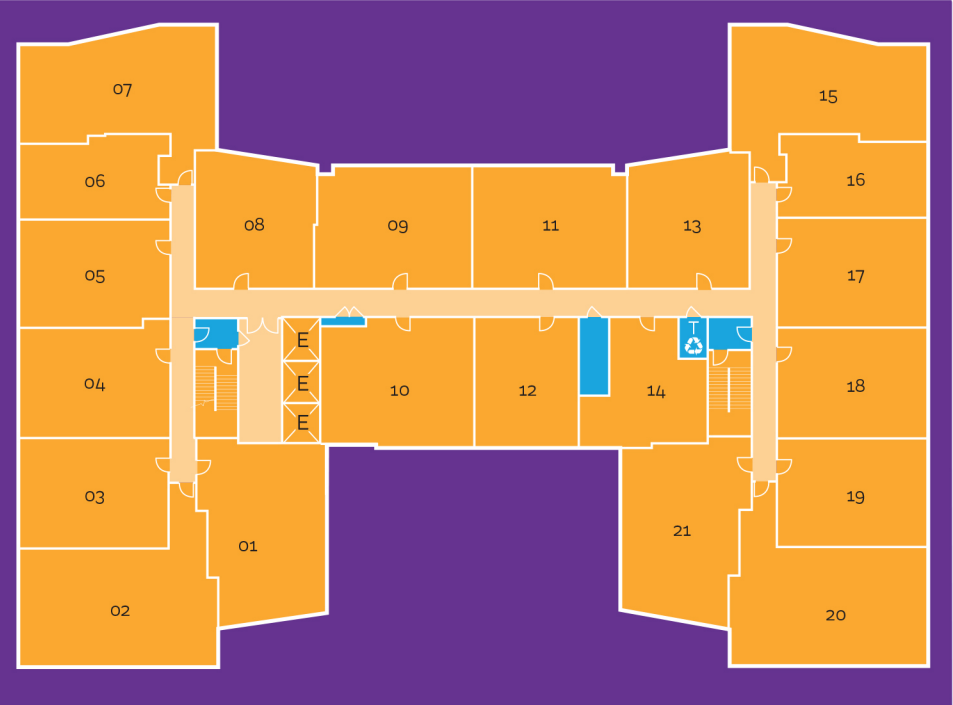

Community Plan

Level 1

Level 2

We would like to take you on a standard tour route that may include a model apartment and many community amenities. If you wish to alter this route, see a specific apartment or see other community features, we can do so upon request.

This plan is intended for illustrative purposes only.

Community Plan

Levels 3-5

Levels 6-16

Level 17

We would like to take you on a standard tour route that may include a model apartment and many community amenities. If you wish to alter this route, see a specific apartment or see other community features, we can do so upon request.

This plan is intended for illustrative purposes only.