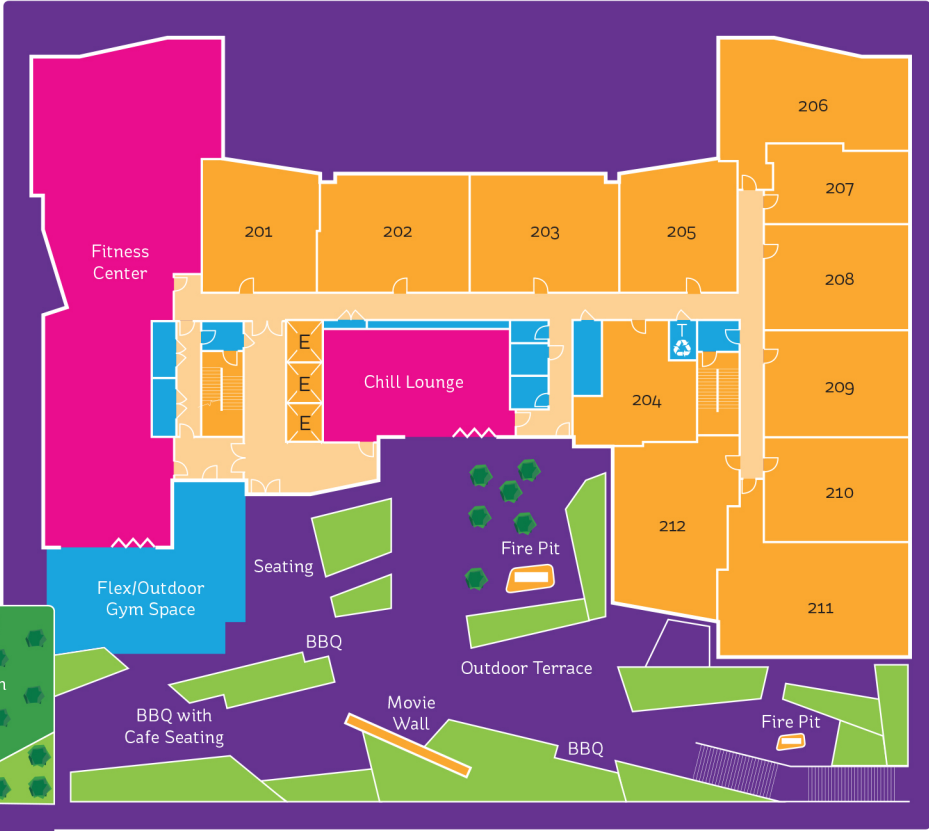

Community Plan

Level 1

Level 2

We would like to take you on a standard tour route that may include a model apartment and many community amenities. If you wish to alter this route, see a specific apartment or see other community features, we can do so upon request.

This plan is intended for illustrative purposes only.

Community Plan

Levels 3-5

Levels 6-16

Level 17

We would like to take you on a standard tour route that may include a model apartment and many community amenities. If you wish to alter this route, see a specific apartment or see other community features, we can do so upon request.

This plan is intended for illustrative purposes only.