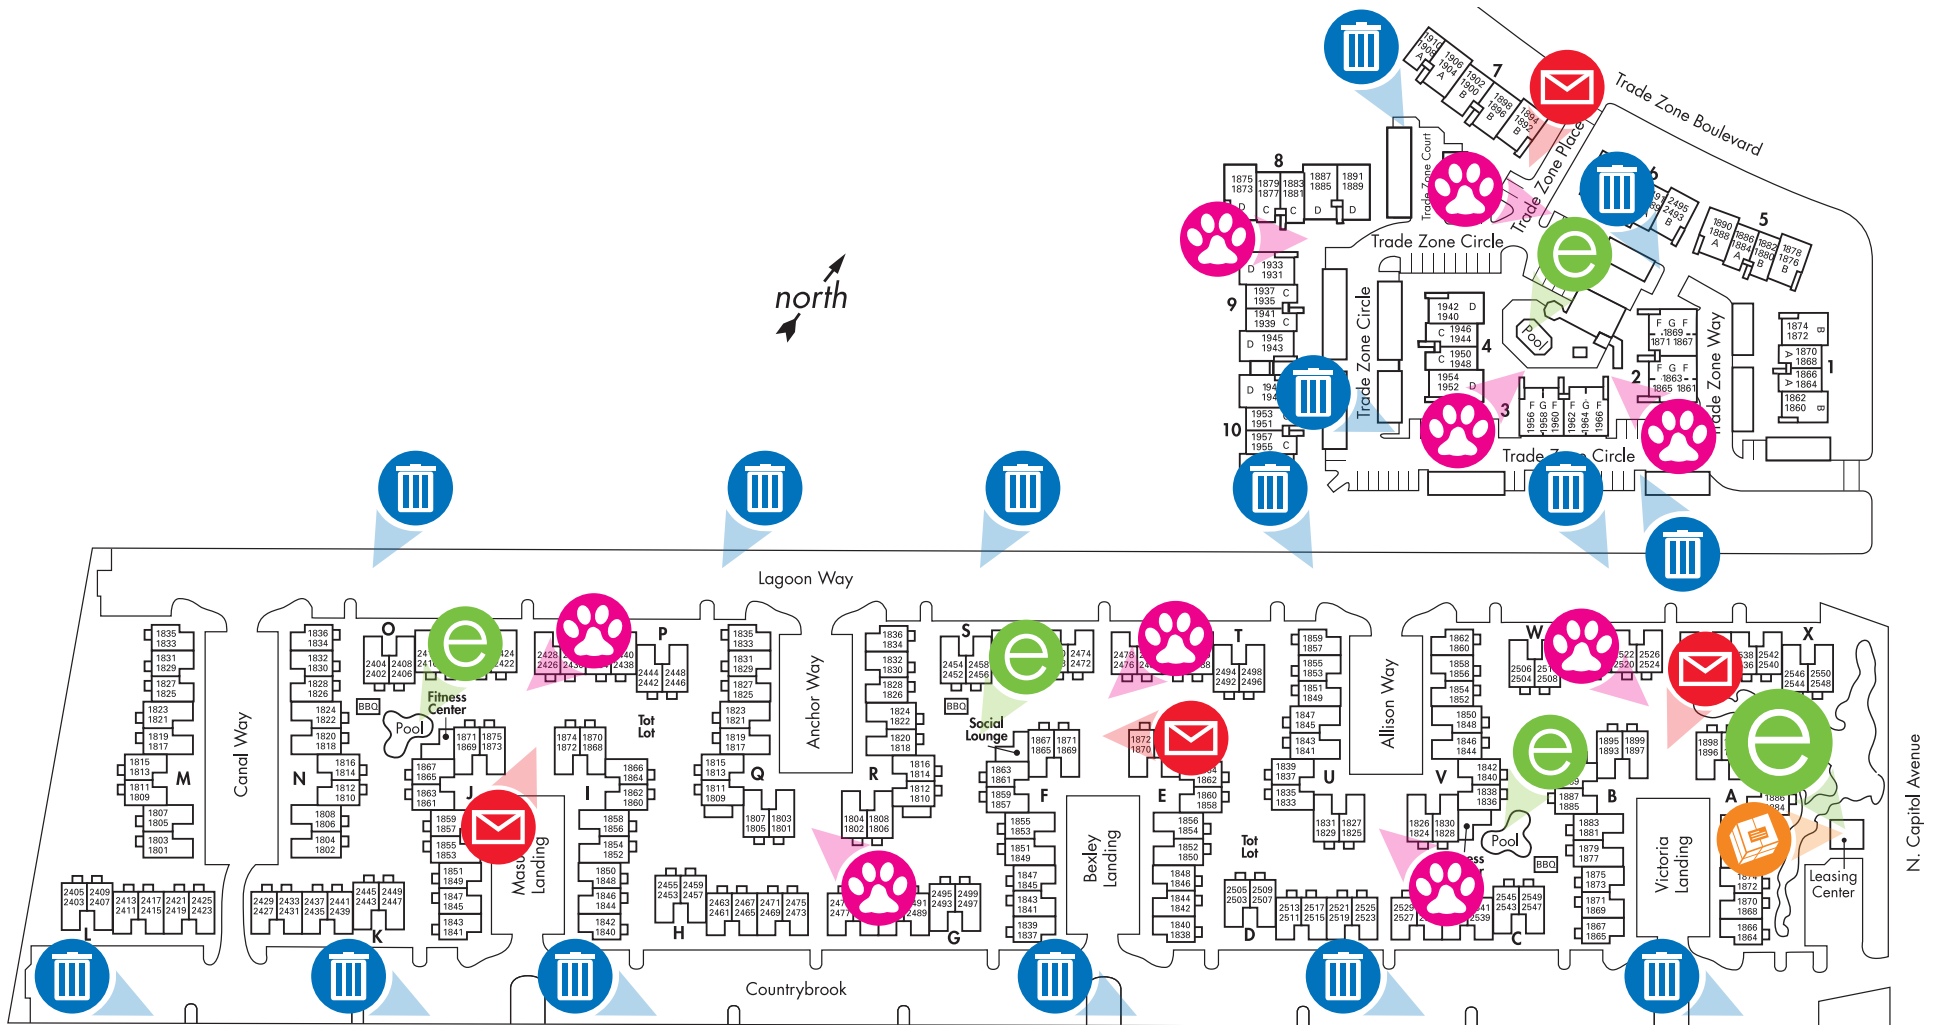

# community plan.

eaves  
by Avalon

SAN JOSE

We would like to take you on a standard tour route that may include a model apartment and many community amenities. If you wish to alter this route, see a specific apartment or see other community features, we can do so upon request. This plan is intended for illustrative purposes only.

# community plan.

by Avalon

SAN JOSE

We would like to take you on a standard tour route that may include a model apartment and many community amenities. If you wish to alter this route, see a specific apartment or see other community features, we can do so upon request. This plan is intended for illustrative purposes only.

# Getting to know eaves | San Jose

eaves  
by Avalon

LEASING OFFICE AND AMENITY

PACKAGE PICK UP

MAIL

TRASH AND RECYCLING

PET STATION

Parking Space Number \_\_\_\_\_ Mailbox Number \_\_\_\_\_