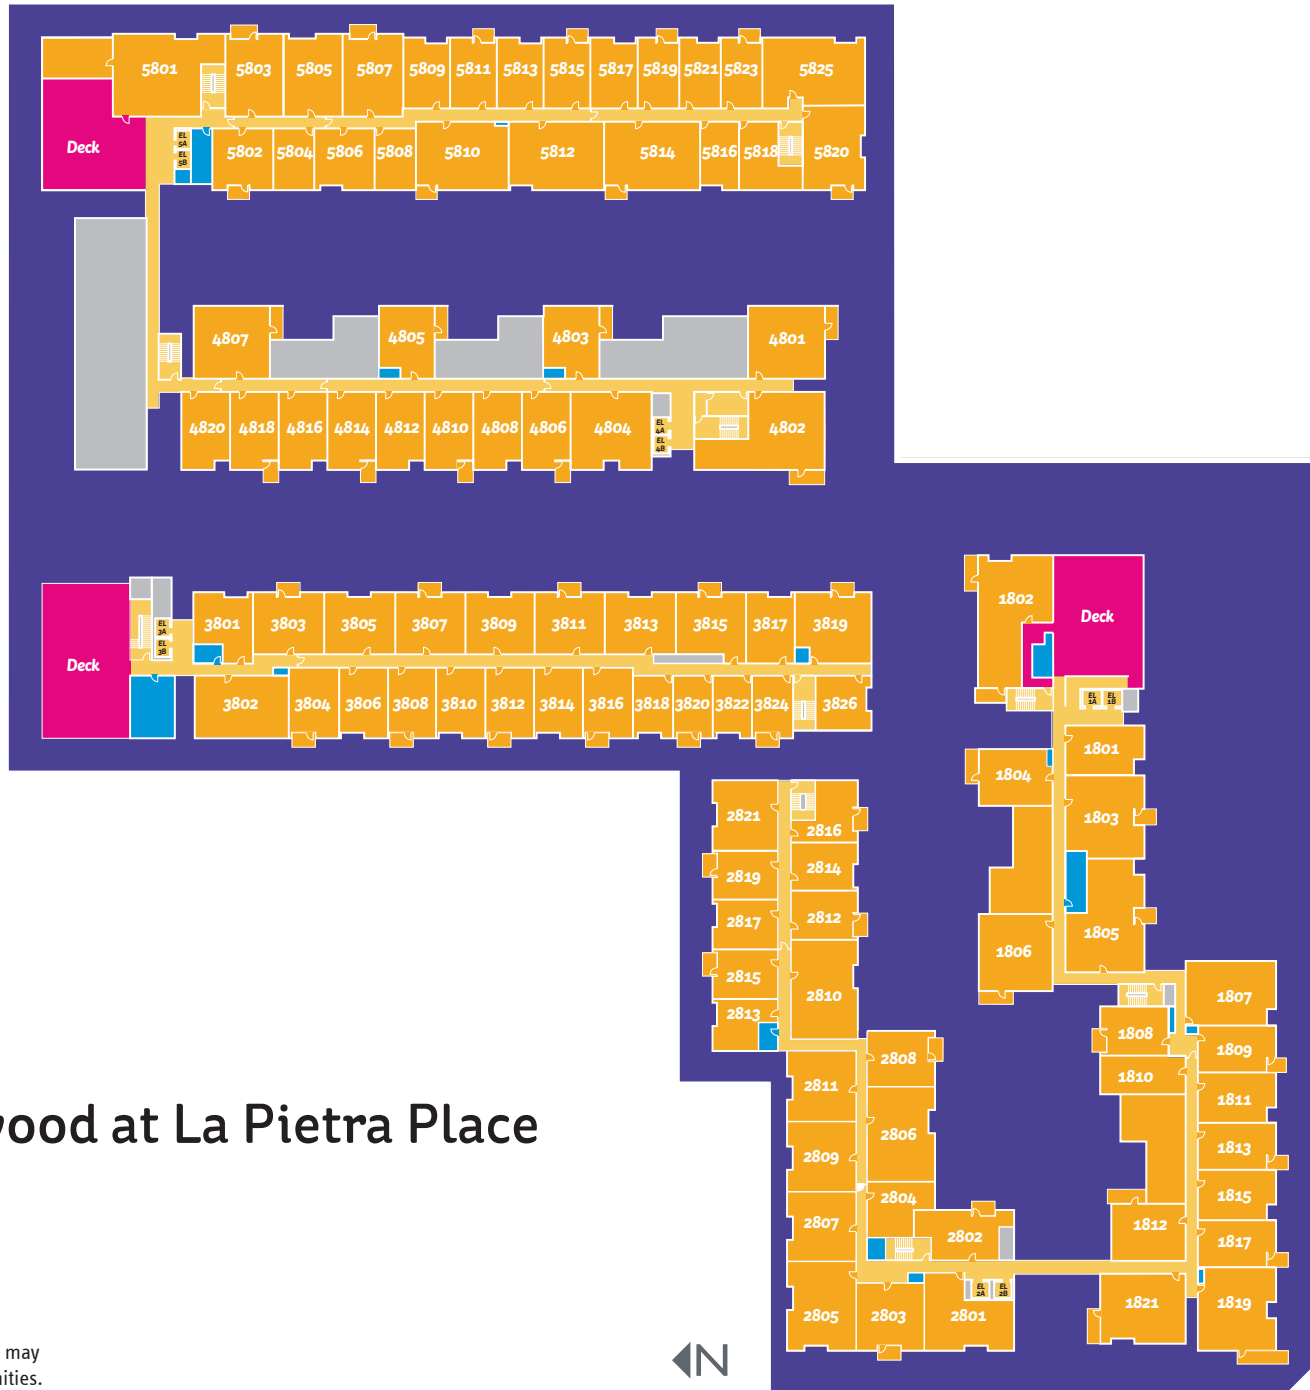

This plan is intended for illustrative purposes only.

A V A Hollywood at La Pietra Place

Community Plan

Level 6

We would like to take you on a standard tour route that may include a model apartment and many community amenities. If you wish to alter this route, see a specific apartment or see other community features, we can do so upon request.

This plan is intended for illustrative purposes only.

6677 W. Santa Monica Blvd. • Los Angeles, CA 90038

AVA Hollywood at La Pietra Place

Community Plan

Level 7

We would like to take you on a standard tour route that may include a model apartment and many community amenities. If you wish to alter this route, see a specific apartment or see other community features, we can do so upon request.

This plan is intended for illustrative purposes only.

AVA Hollywood at La Pietra Place

Community Plan

Level 8

We would like to take you on a standard tour route that may include a model apartment and many community amenities. If you wish to alter this route, see a specific apartment or see other community features, we can do so upon request.

This plan is intended for illustrative purposes only.