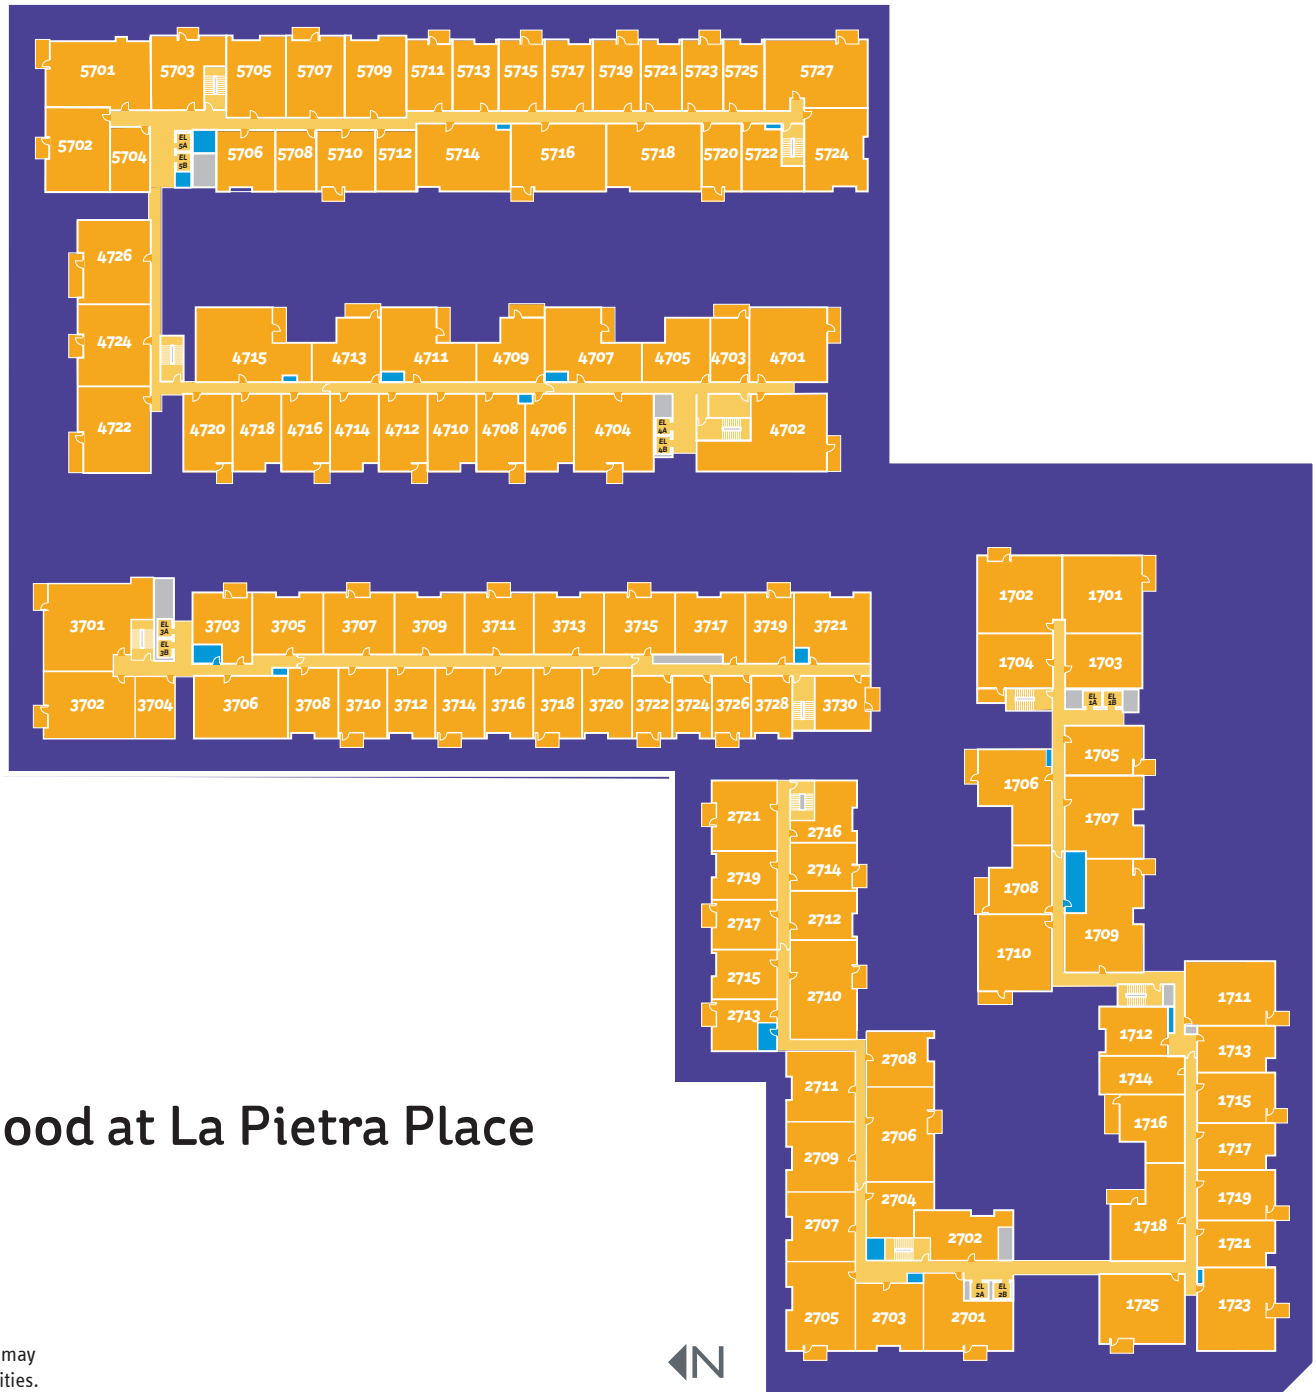

This plan is intended for illustrative purposes only.

6677 W. Santa Monica Blvd. • Los Angeles, CA 90038

Hollywood at La Pietra Place

Community Plan Level 5

We would like to take you on a standard tour route that may include a model apartment and many community amenities. If you wish to alter this route, see a specific apartment or see other community features, we can do so upon request.

This plan is intended for illustrative purposes only.

A V A Hollywood at La Pietra Place

Community Plan

Level 6

We would like to take you on a standard tour route that may include a model apartment and many community amenities. If you wish to alter this route, see a specific apartment or see other community features, we can do so upon request.

This plan is intended for illustrative purposes only.

6677 W. Santa Monica Blvd. • Los Angeles, CA 90038

AVA Hollywood at La Pietra Place

Community Plan

Level 7

We would like to take you on a standard tour route that may include a model apartment and many community amenities. If you wish to alter this route, see a specific apartment or see other community features, we can do so upon request.

This plan is intended for illustrative purposes only.

AVA Hollywood at La Pietra Place

Community Plan

Level 8

We would like to take you on a standard tour route that may include a model apartment and many community amenities. If you wish to alter this route, see a specific apartment or see other community features, we can do so upon request.