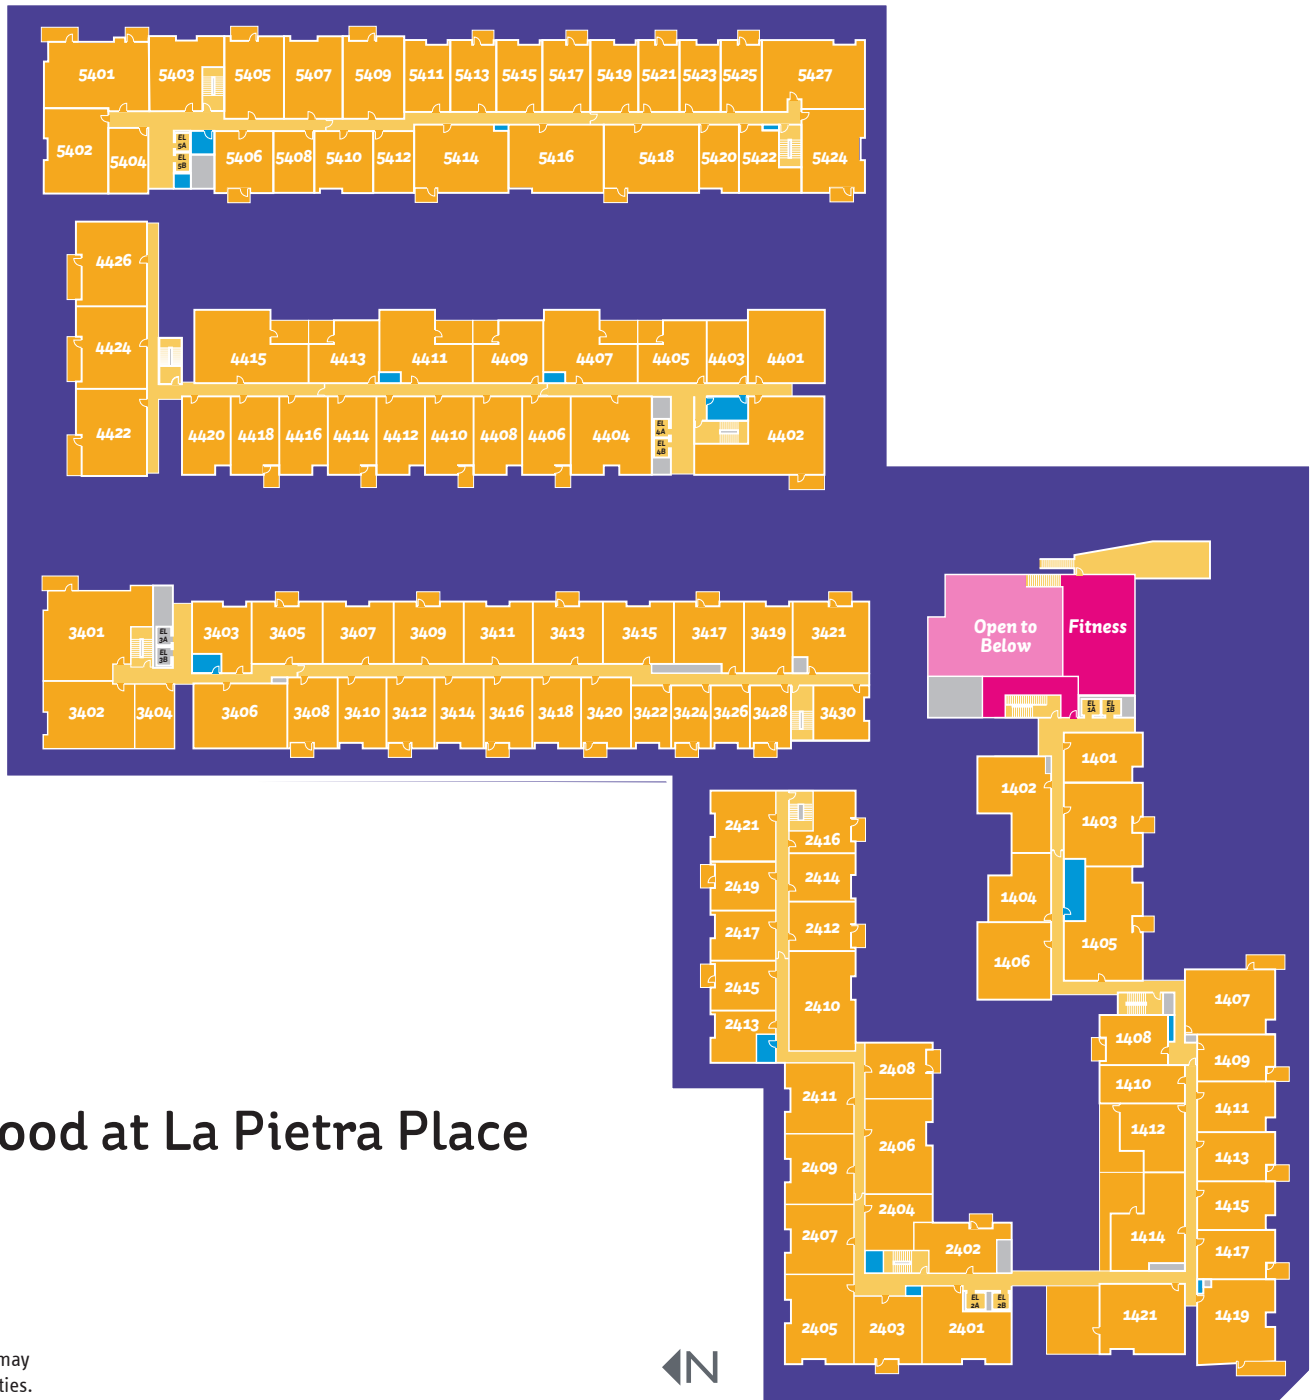

This plan is intended for illustrative purposes only.

6677 W. Santa Monica Blvd. • Los Angeles, CA 90038

AVA Hollywood at La Pietra Place

Community Plan

Level 2

We would like to take you on a standard tour route that may include a model apartment and many community amenities. If you wish to alter this route, see a specific apartment or see other community features, we can do so upon request.

This plan is intended for illustrative purposes only.

6677 W. Santa Monica Blvd. • Los Angeles, CA 90038

AVA Hollywood at La Pietra Place

Community Plan

Level 3

We would like to take you on a standard tour route that may include a model apartment and many community amenities. If you wish to alter this route, see a specific apartment or see other community features, we can do so upon request.

This plan is intended for illustrative purposes only.

6677 W. Santa Monica Blvd. • Los Angeles, CA 90038

AVA Hollywood at La Pietra Place

Community Plan

Level 4

We would like to take you on a standard tour route that may include a model apartment and many community amenities. If you wish to alter this route, see a specific apartment or see other community features, we can do so upon request.

This plan is intended for illustrative purposes only.

6677 W. Santa Monica Blvd. • Los Angeles, CA 90038

Hollywood at La Pietra Place

Community Plan Level 5

We would like to take you on a standard tour route that may include a model apartment and many community amenities. If you wish to alter this route, see a specific apartment or see other community features, we can do so upon request.