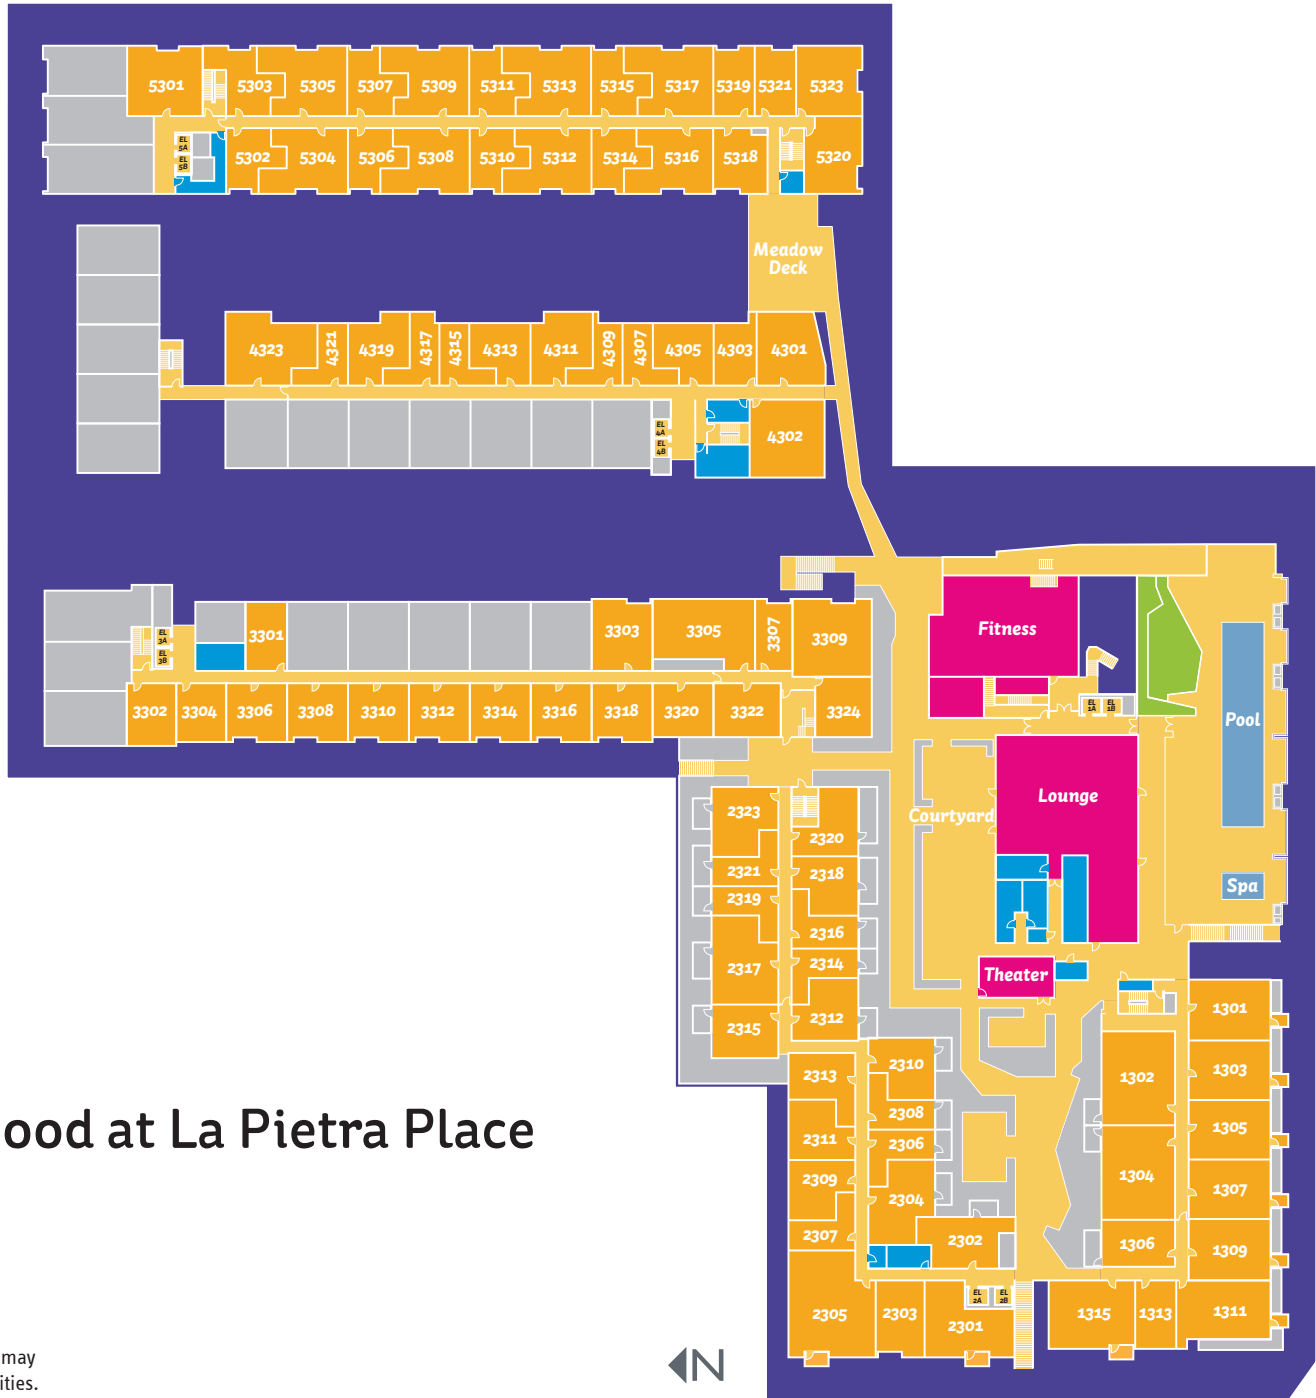

This plan is intended for illustrative purposes only.

6677 W. Santa Monica Blvd. • Los Angeles, CA 90038

A V A Hollywood at La Pietra Place
Community Plan
Level 1

We would like to take you on a standard tour route that may include a model apartment and many community amenities. If you wish to alter this route, see a specific apartment or see other community features, we can do so upon request.

This plan is intended for illustrative purposes only.

6677 W. Santa Monica Blvd. • Los Angeles, CA 90038

AVA Hollywood at La Pietra Place

Community Plan

Level 2

We would like to take you on a standard tour route that may include a model apartment and many community amenities. If you wish to alter this route, see a specific apartment or see other community features, we can do so upon request.

This plan is intended for illustrative purposes only.

6677 W. Santa Monica Blvd. • Los Angeles, CA 90038

AVA Hollywood at La Pietra Place

Community Plan

Level 3

We would like to take you on a standard tour route that may include a model apartment and many community amenities. If you wish to alter this route, see a specific apartment or see other community features, we can do so upon request.

This plan is intended for illustrative purposes only.

6677 W. Santa Monica Blvd. • Los Angeles, CA 90038

AVA Hollywood at La Pietra Place

Community Plan

Level 4

We would like to take you on a standard tour route that may include a model apartment and many community amenities. If you wish to alter this route, see a specific apartment or see other community features, we can do so upon request.