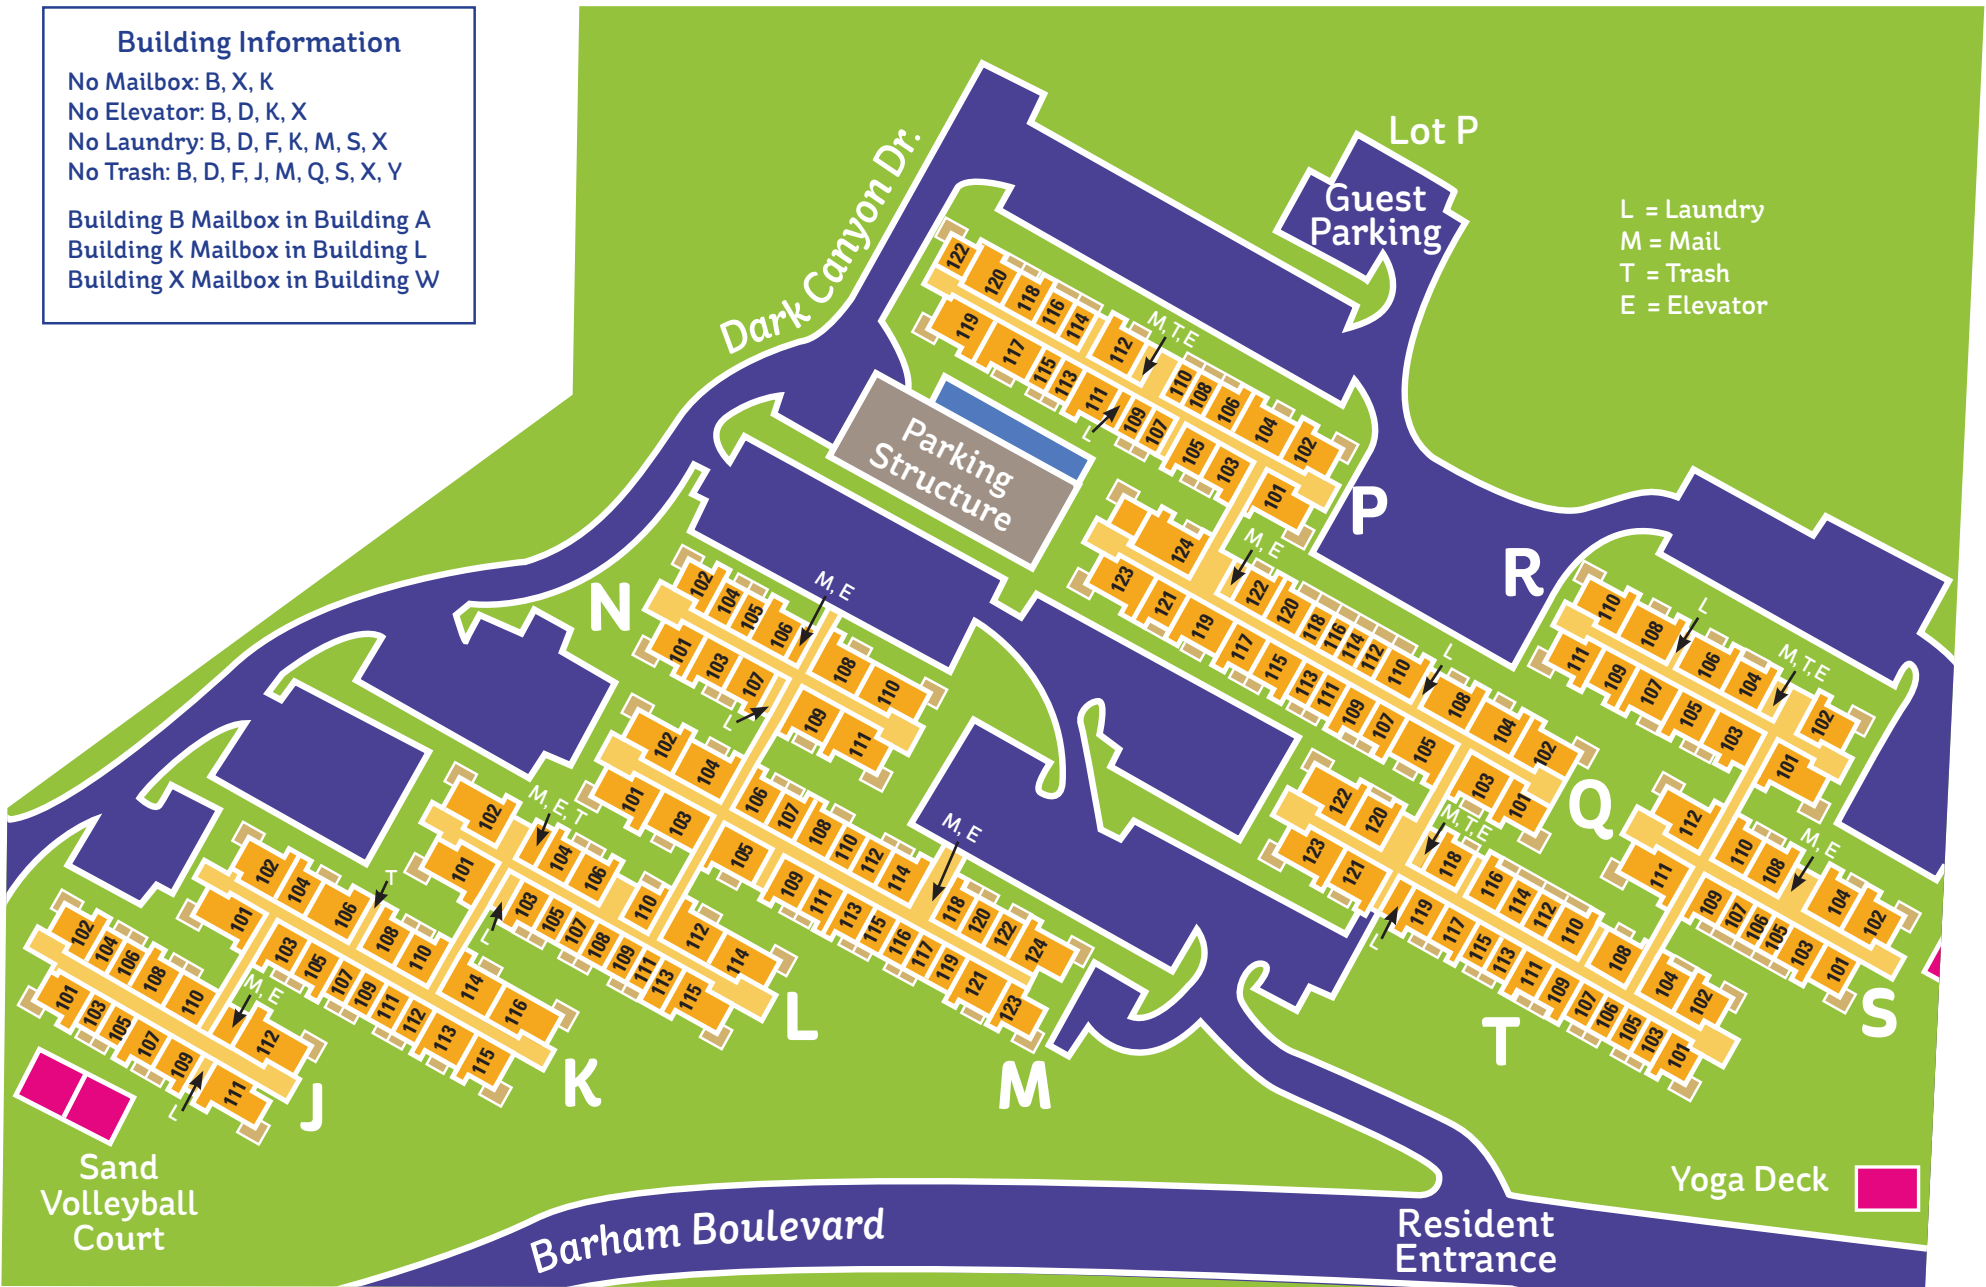

This plan is intended for illustrative purposes only.

Toluca Hills

3600 Barham Boulevard • Los Angeles, CA 90068

(323) 851-3450

We would like to take you on a standard tour route that may include a model apartment and many community amenities. If you wish to alter this route, see a specific apartment or see other community features, we can do so upon request.

This plan is intended for illustrative purposes only.

Building Information

- No Mailbox: B, X, K
- No Elevator: B, D, K, X
- No Laundry: B, D, F, K, M, S, X
- No Trash: B, D, F, J, M, Q, S, X, Y

Building B Mailbox in Building A
 Building K Mailbox in Building L
 Building X Mailbox in Building W

- L = Laundry
- M = Mail
- T = Trash
- E = Elevator

AVA Toluca Hills

3600 Barham Boulevard · Los Angeles, CA 90068
 (323) 851-3450

We would like to take you on a standard tour route that may include a model apartment and many community amenities. If you wish to alter this route, see a specific apartment or see other community features, we can do so upon request.

L = Laundry
 M = Mail
 T = Trash
 E = Elevator

AVA Toluca Hills

3600 Barham Boulevard · Los Angeles, CA 90068
 (323) 851-3450

We would like to take you on a standard tour route that may include a model apartment and many community amenities. If you wish to alter this route, see a specific apartment or see other community features, we can do so upon request.