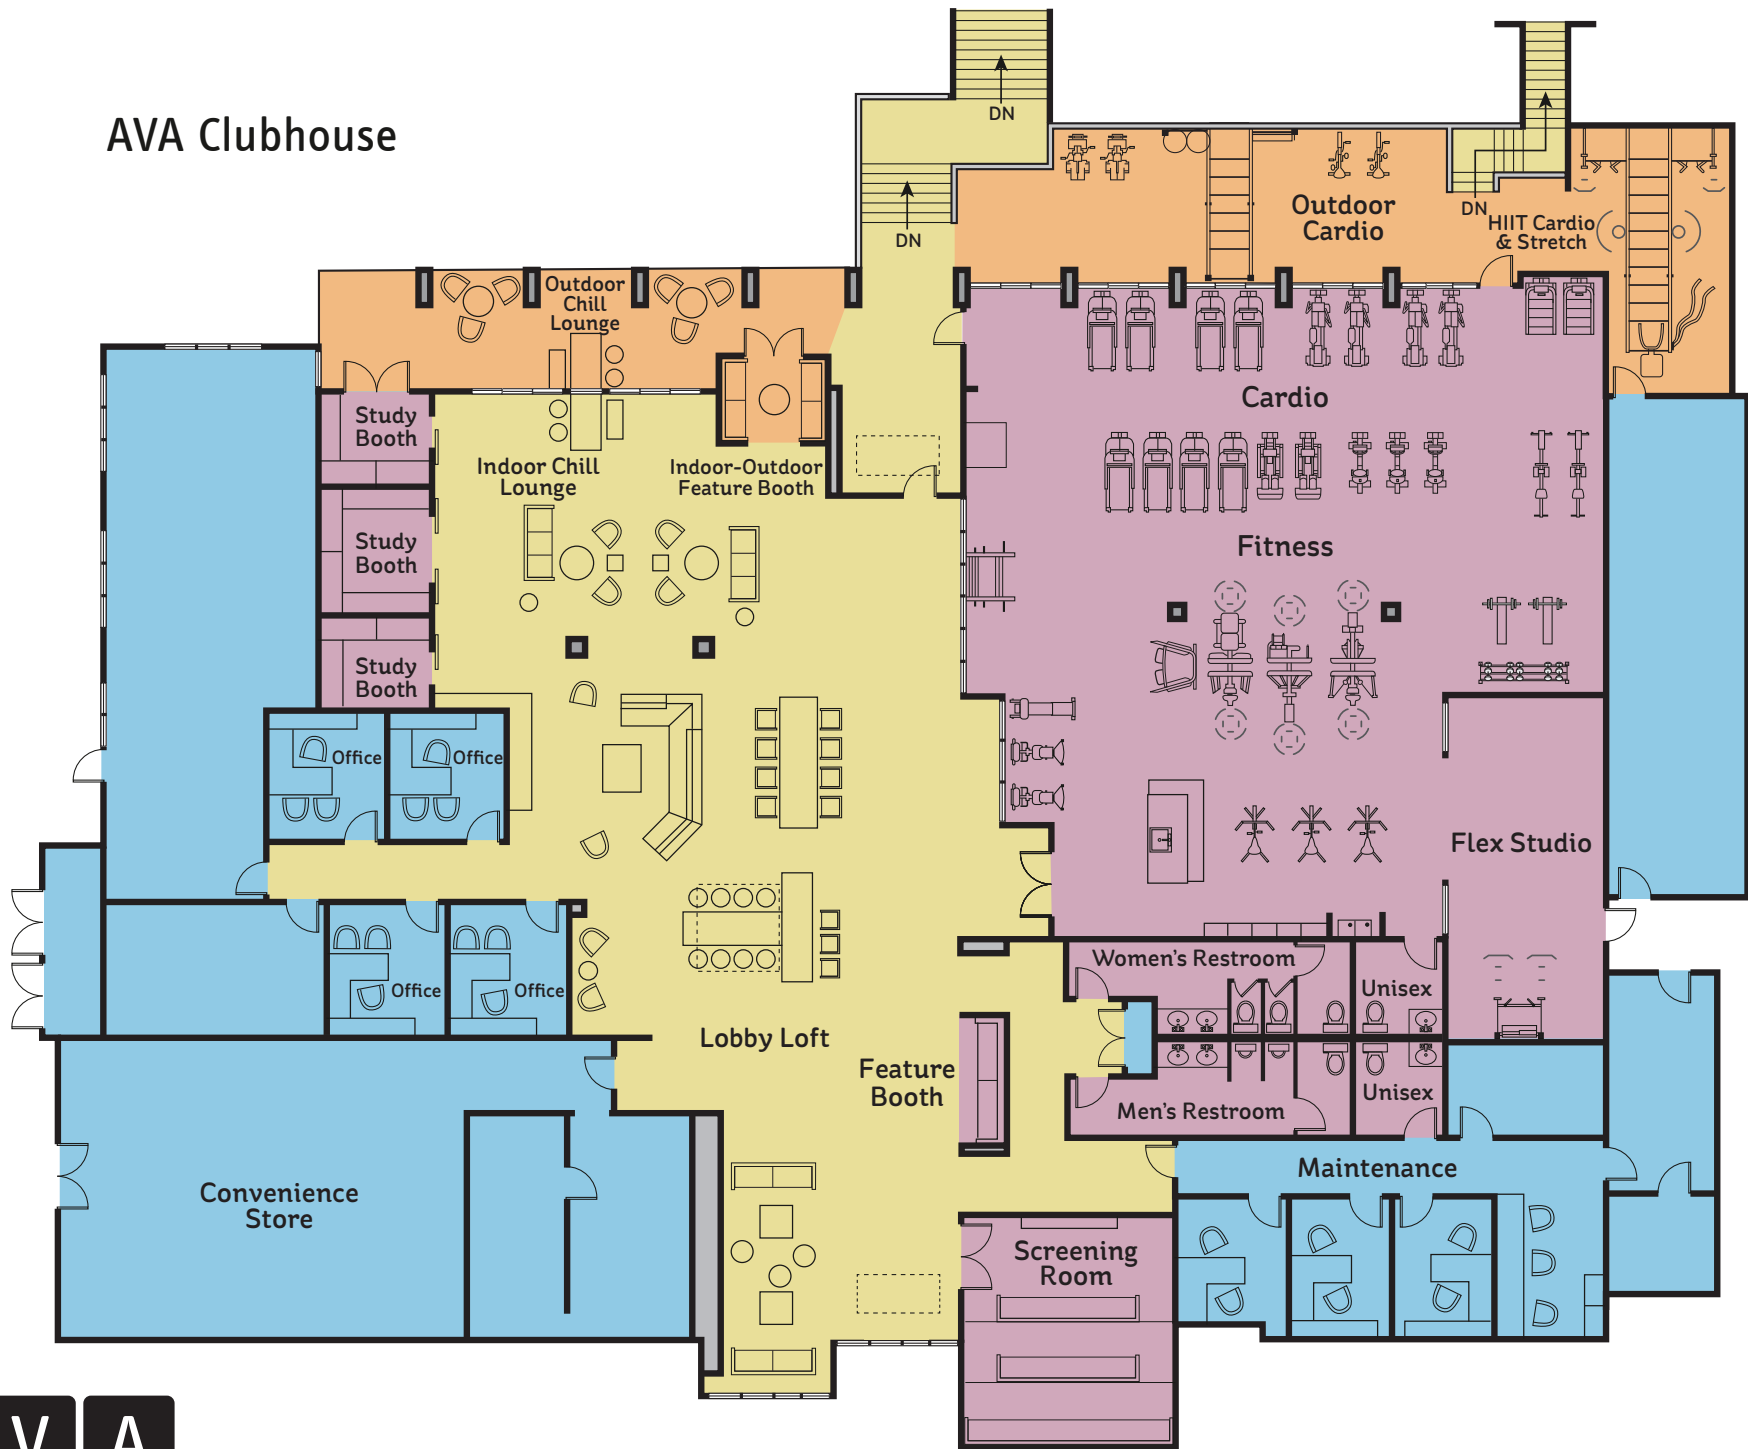

AVA Clubhouse

Toluca Hills

3600 Barham Boulevard · Los Angeles, CA 90068

(323) 851-3450