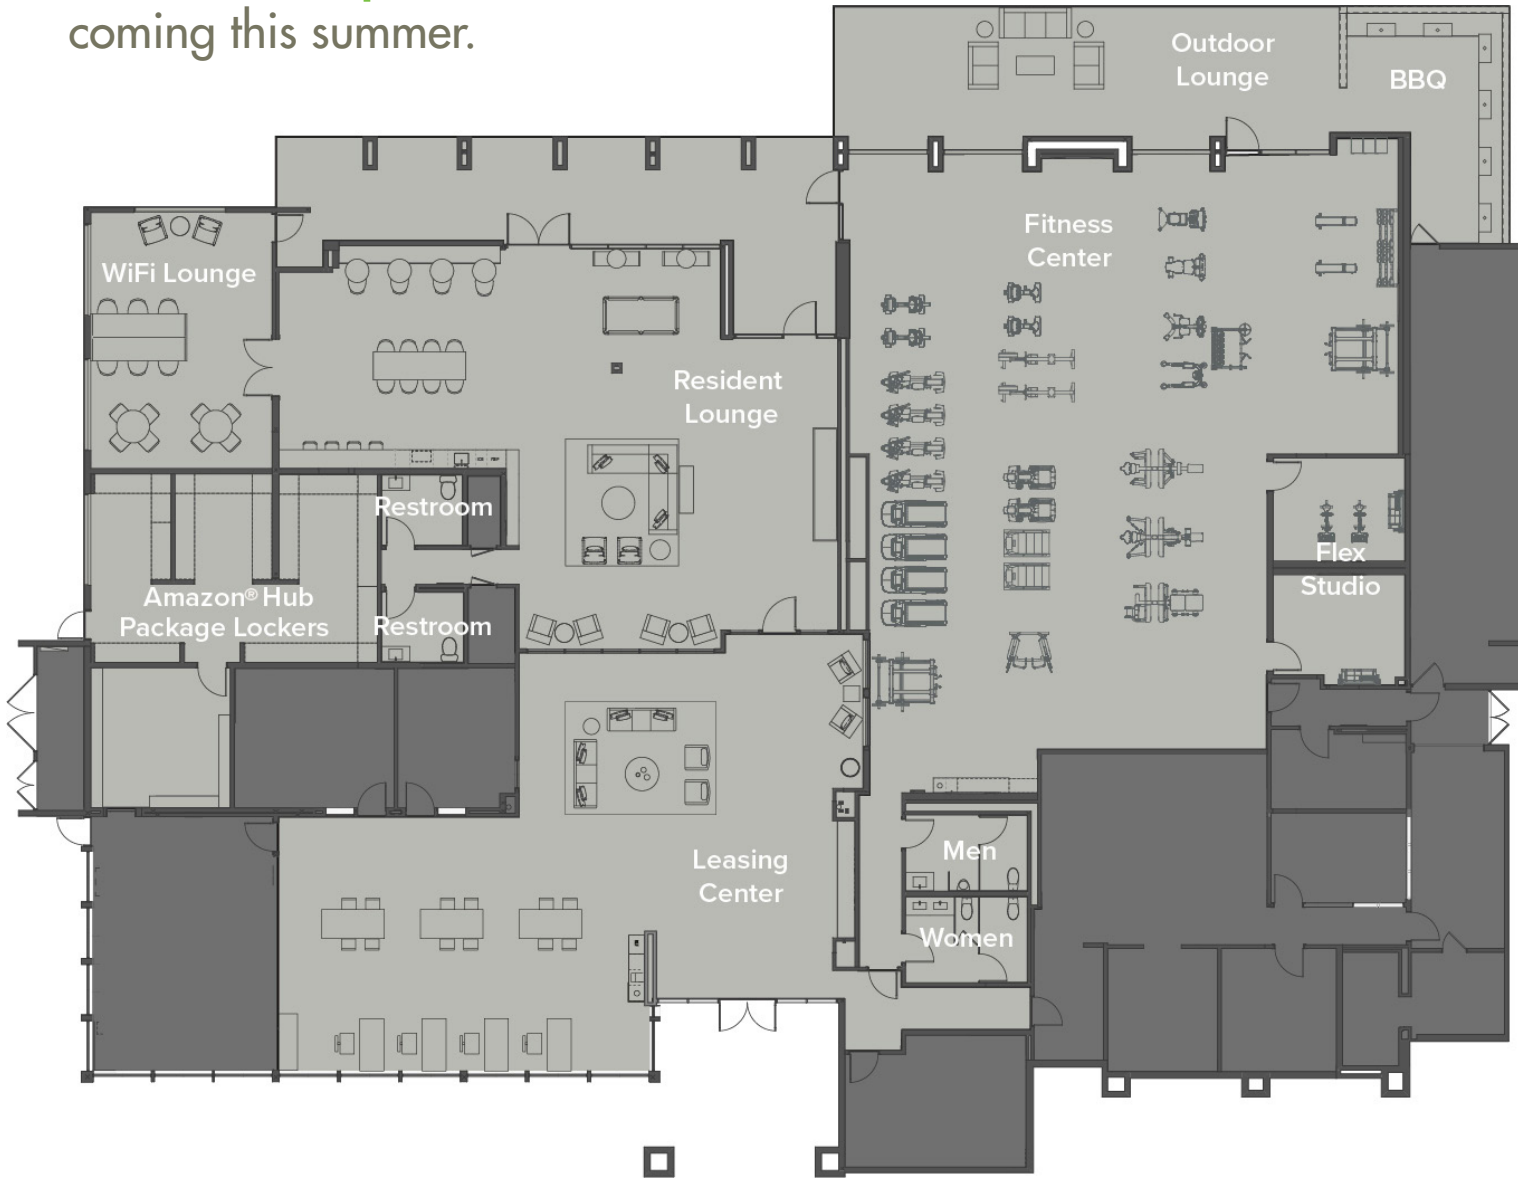

community plan.

eaves
by Avalon

SEAL BEACH

We would like to take you on a standard tour route that may include a model apartment and many community amenities. If you wish to alter this route, see a specific apartment or see other community features, we can do so upon request. This plan is intended for illustrative purposes only.

3331st Street, Seal Beach, CA 90740

clubhouse plan.

coming this summer.

by Avalon

SEAL BEACH

We would like to take you on a standard tour route that may include a model apartment and many community amenities. If you wish to alter this route, see a specific apartment or see other community features, we can do so upon request. This plan is intended for illustrative purposes only.