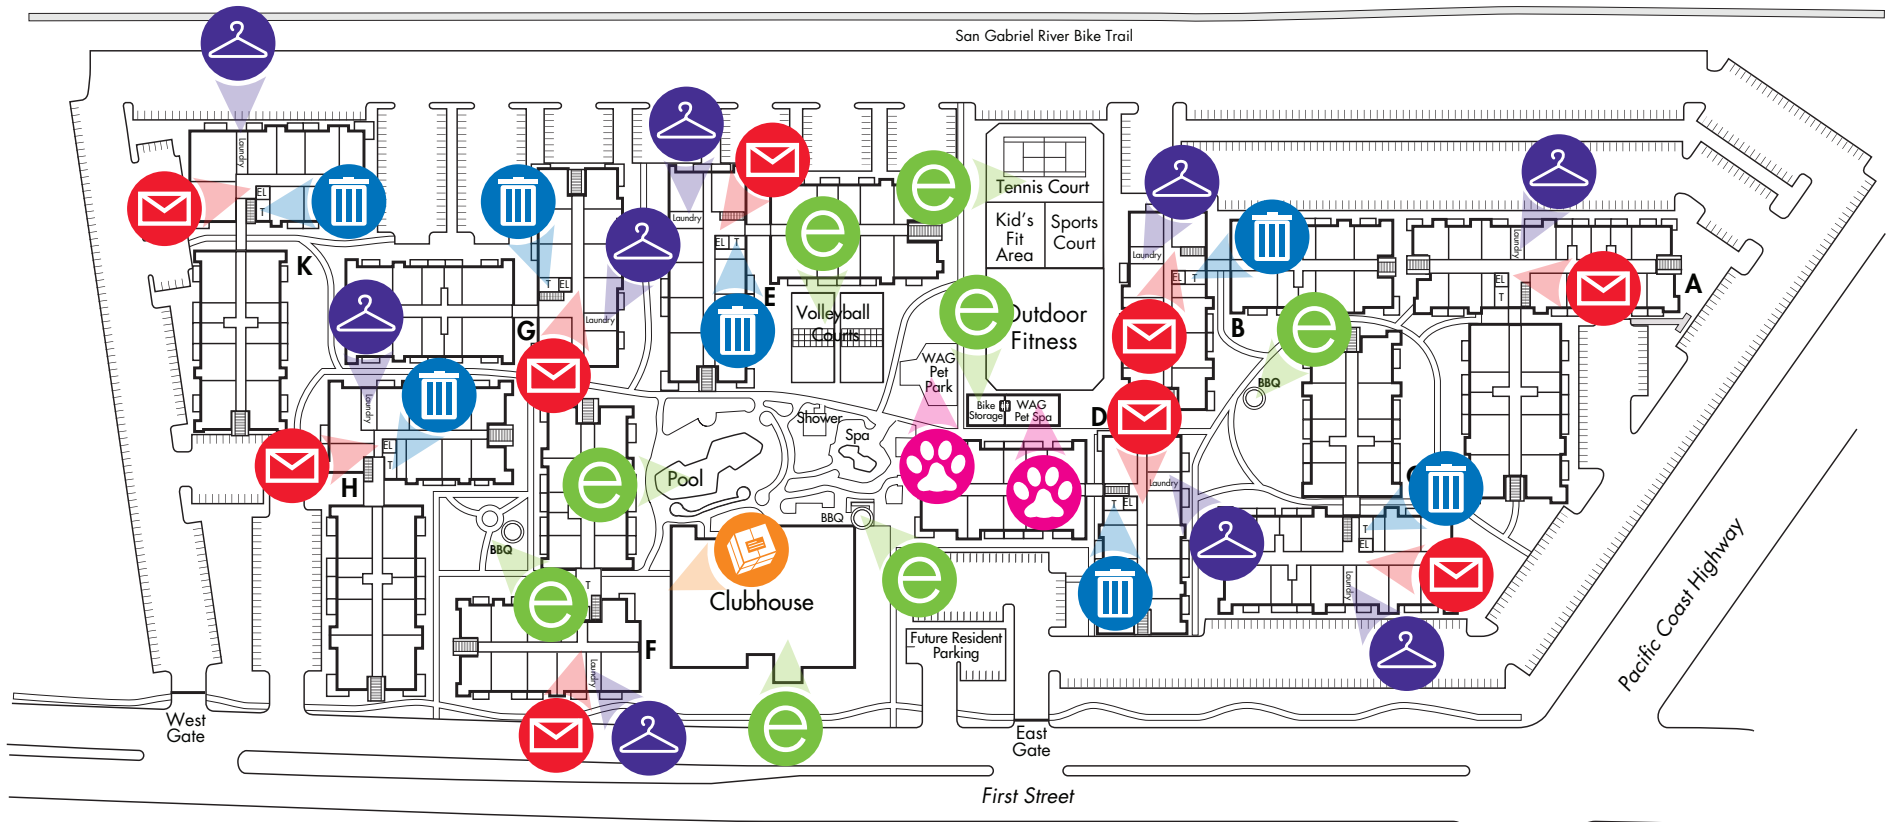

community plan.

eaves
by Avalon

SEAL BEACH

We would like to take you on a standard tour route that may include a model apartment and many community amenities. If you wish to alter this route, see a specific apartment or see other community features, we can do so upon request. This plan is intended for illustrative purposes only.

3331st Street, Seal Beach, CA 90740

clubhouse plan.

coming this summer.

by Avalon

SEAL BEACH

We would like to take you on a standard tour route that may include a model apartment and many community amenities. If you wish to alter this route, see a specific apartment or see other community features, we can do so upon request. This plan is intended for illustrative purposes only.

3331st Street, Seal Beach, CA 90740

Getting to know eaves | Seal Beach

San Gabriel River

San Gabriel River Bike Trail

Parking Space Number _____

Mailbox Number _____

Storage Number _____