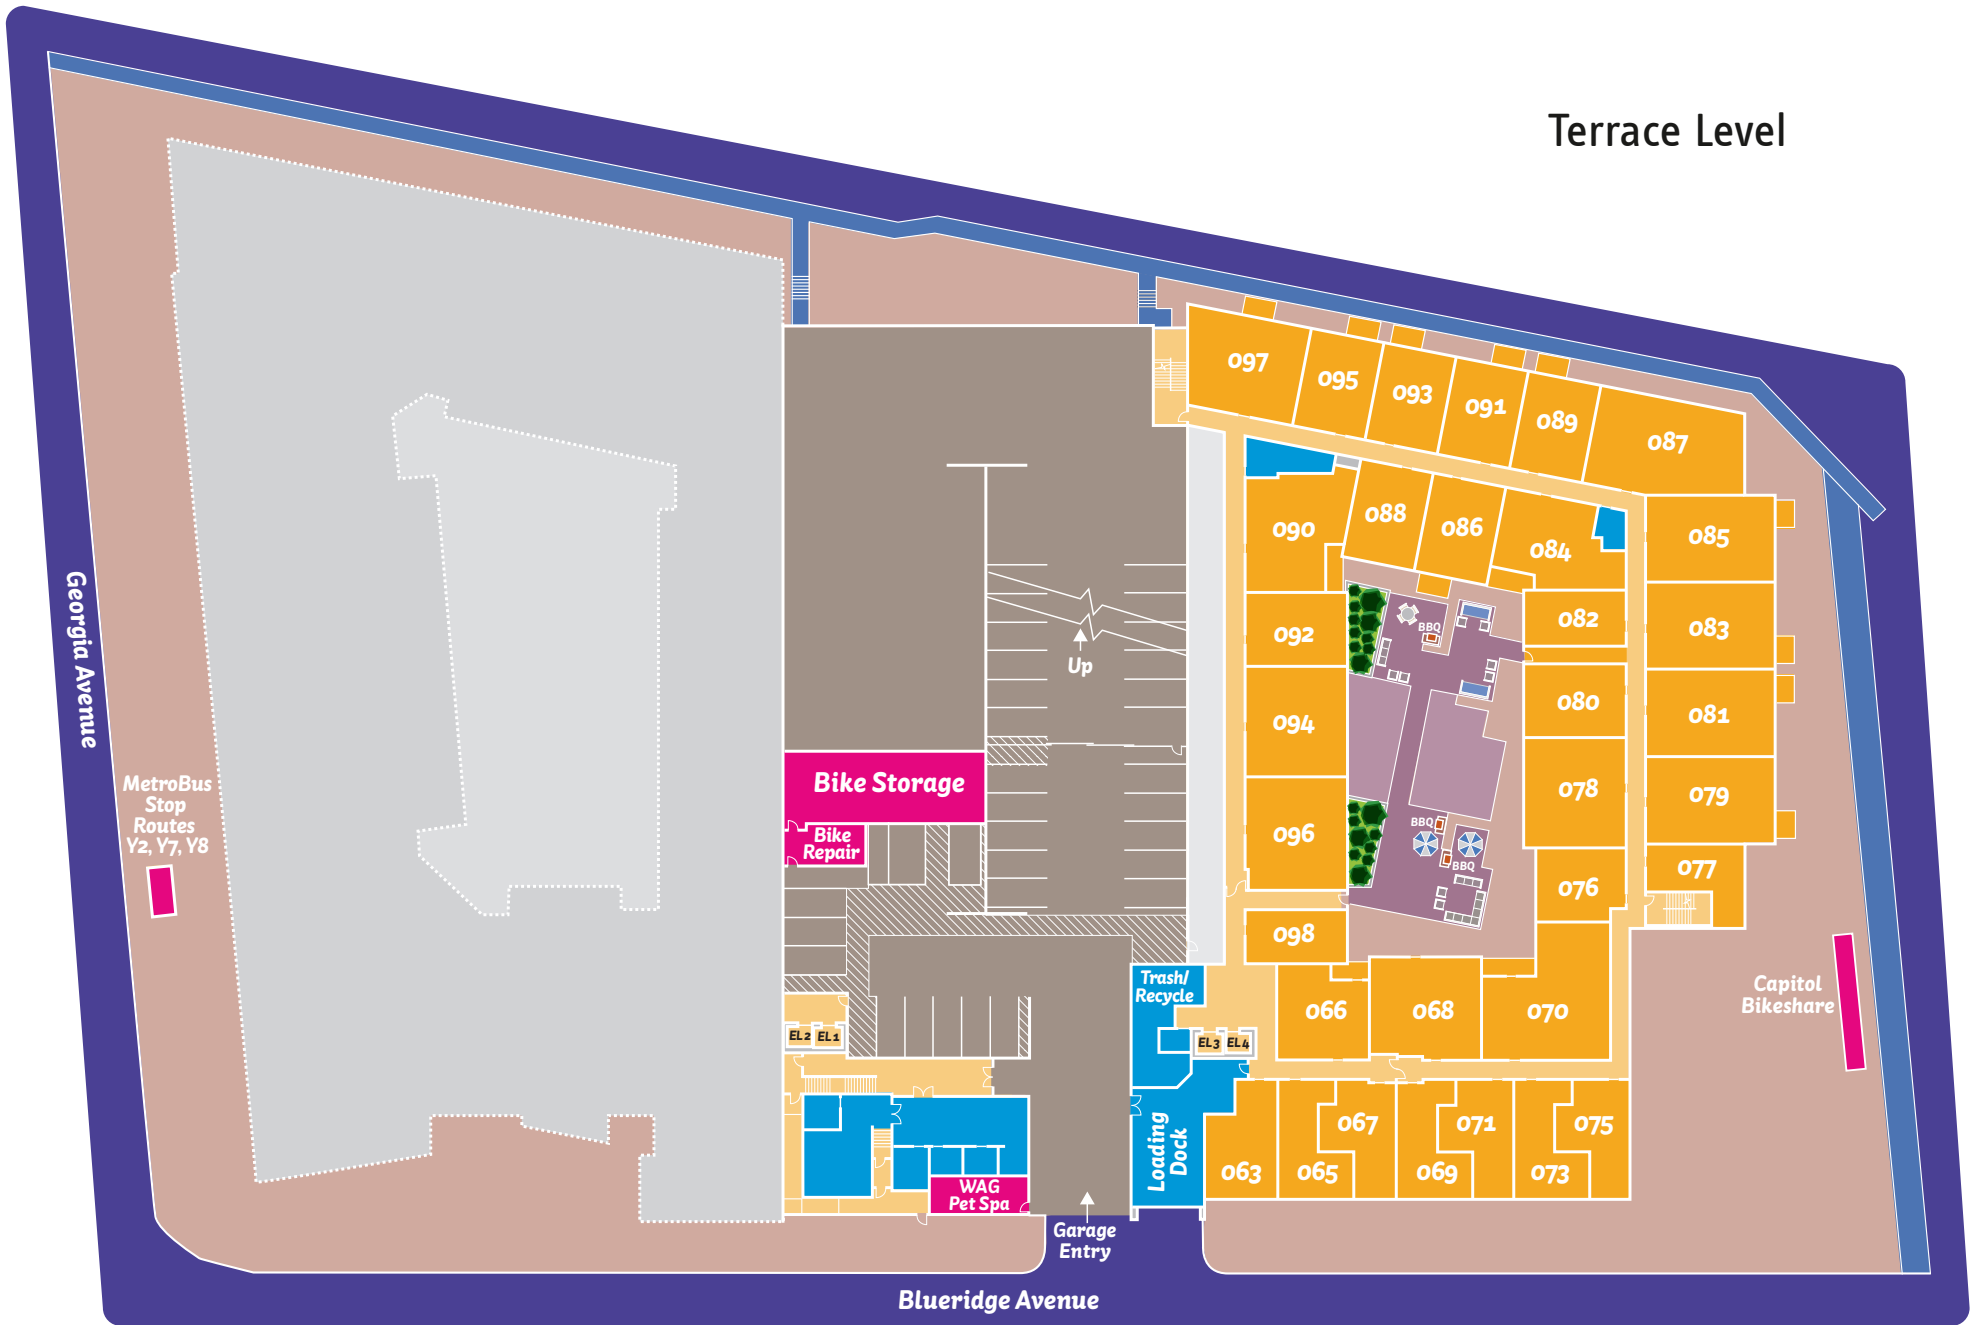

Terrace Level

A V A Wheaton

2425 Blueridge Avenue • Wheaton, Maryland 20902

We would like to take you on a standard tour route that may include a model apartment and many community amenities. If you wish to alter this route, see a specific apartment or see other community features, we can do so upon request. This plan is intended for illustrative purposes only.

Level 1

A V A Wheaton

2425 Blueridge Avenue • Wheaton, Maryland 20902

We would like to take you on a standard tour route that may include a model apartment and many community amenities. If you wish to alter this route, see a specific apartment or see other community features, we can do so upon request. This plan is intended for illustrative purposes only.

Level 2

A V A Wheaton

2425 Blueridge Avenue • Wheaton, Maryland 20902

We would like to take you on a standard tour route that may include a model apartment and many community amenities. If you wish to alter this route, see a specific apartment or see other community features, we can do so upon request. This plan is intended for illustrative purposes only.

Level 3

A V A Wheaton

2425 Blueridge Avenue • Wheaton, Maryland 20902

We would like to take you on a standard tour route that may include a model apartment and many community amenities. If you wish to alter this route, see a specific apartment or see other community features, we can do so upon request. This plan is intended for illustrative purposes only.