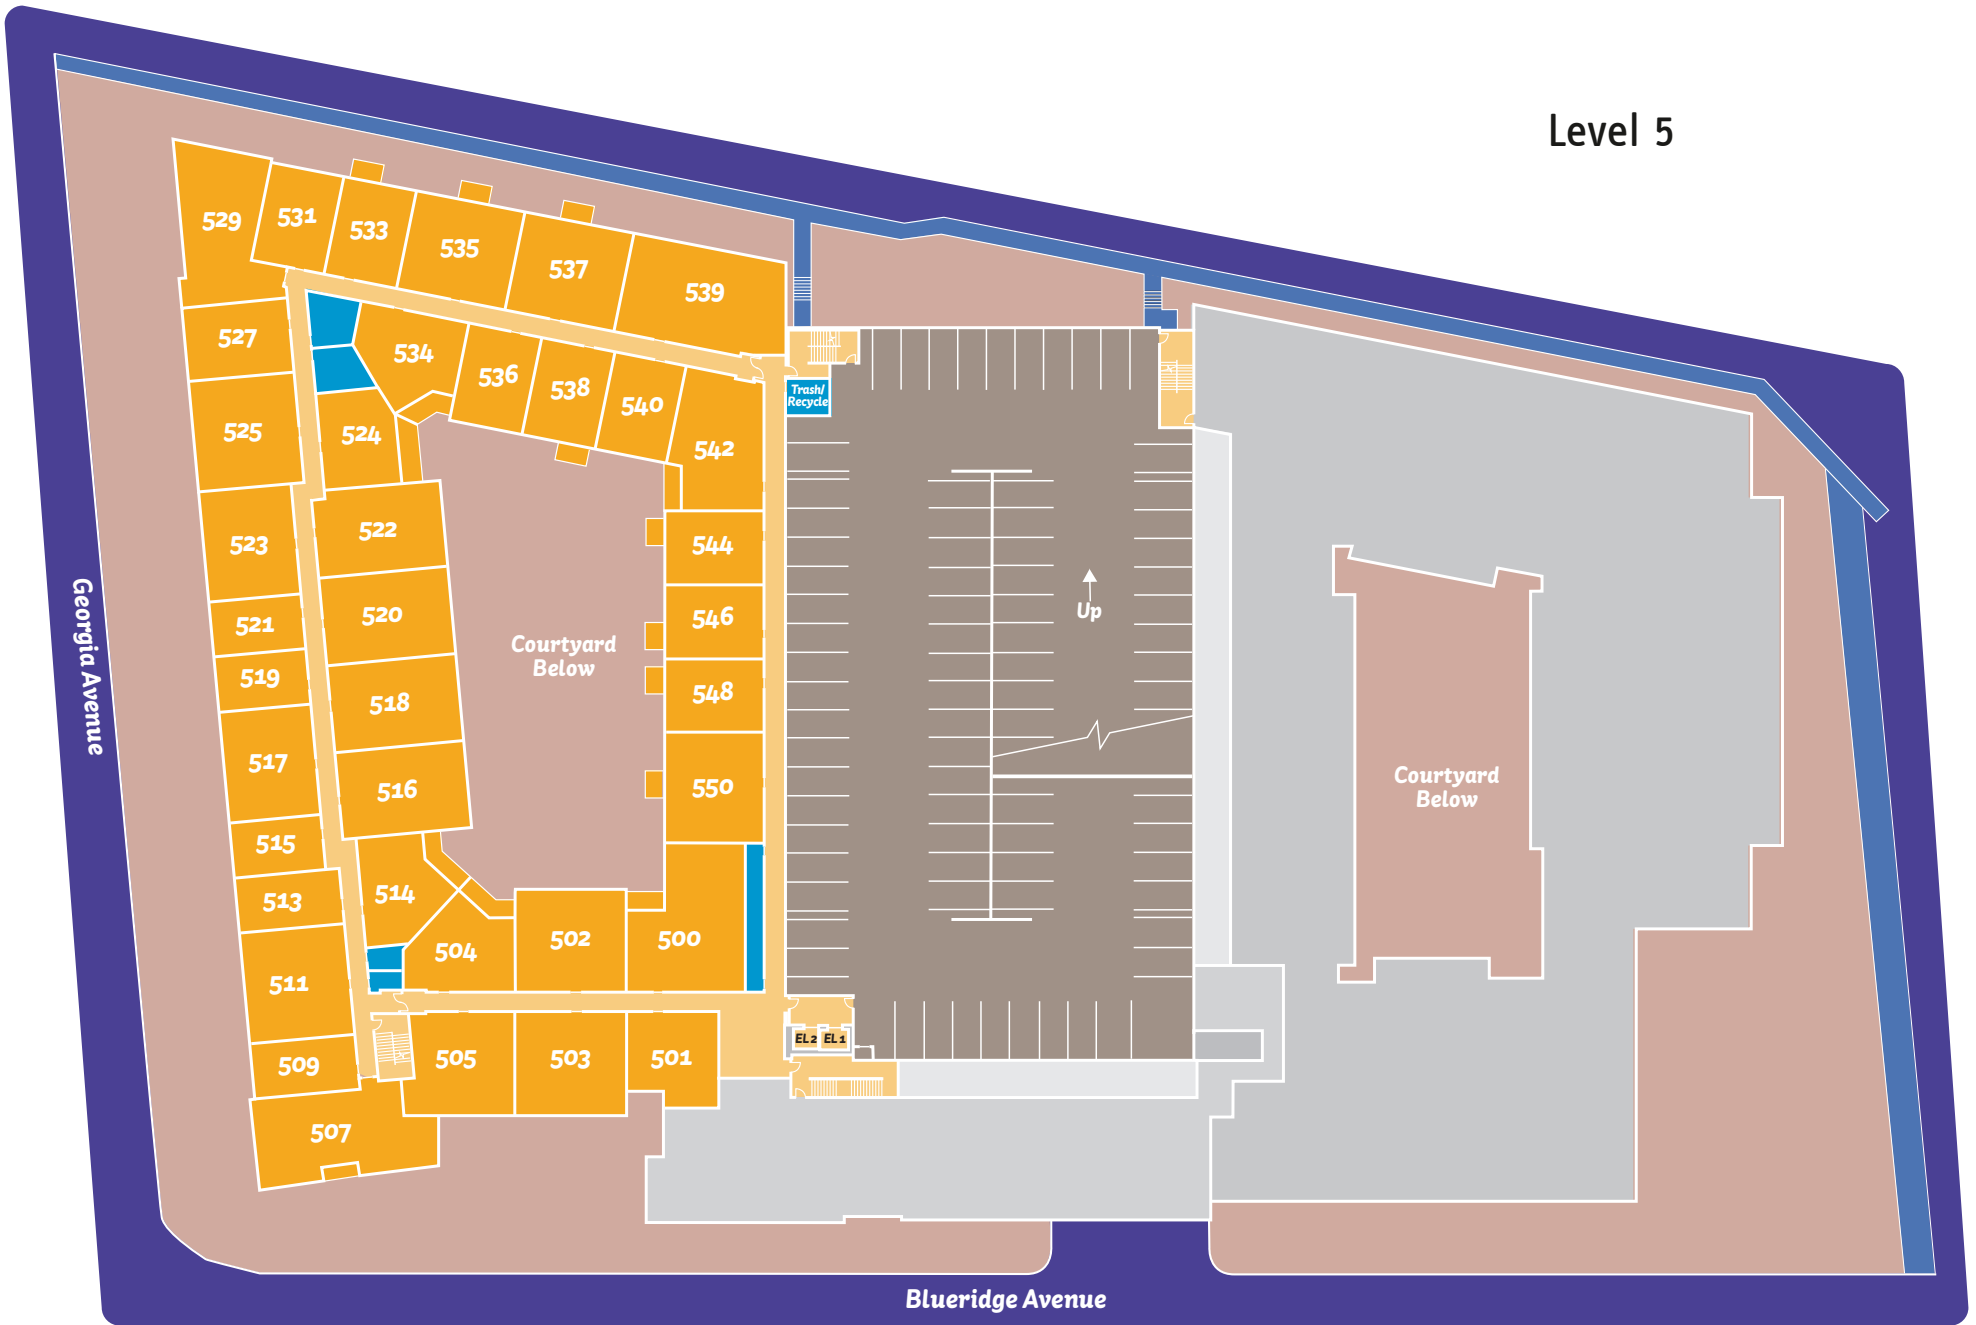

Level 4

A V A Wheaton

2425 Blueridge Avenue • Wheaton, Maryland 20902

We would like to take you on a standard tour route that may include a model apartment and many community amenities. If you wish to alter this route, see a specific apartment or see other community features, we can do so upon request. This plan is intended for illustrative purposes only.

Level 5

A V A Wheaton

2425 Blueridge Avenue • Wheaton, Maryland 20902

We would like to take you on a standard tour route that may include a model apartment and many community amenities. If you wish to alter this route, see a specific apartment or see other community features, we can do so upon request. This plan is intended for illustrative purposes only.