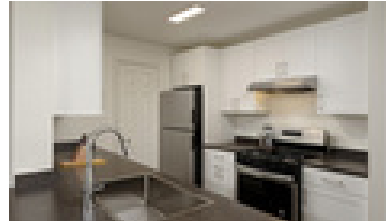

Finish Package Comparison Chart

Select finishes shown vary throughout the property and are packaged together.

finishes that feel like home.

PACKAGE	CLASSIC PACKAGE	RENOVATED I	RENOVATED II	RENOVATED III
APPLIANCES	White	White	Stainless Steel	Stainless Steel
KITCHEN FLOORING	Vinyl Tile	Hard Surface Plank	Hard Surface Plank	Hard Surface Plank
COUNTERTOPS	White or Speckled Laminate	Dark Grey Quartz	Grey Quartz or Dark Laminate*	Black and White Granite
CABINERY	White	White	White Shaker	White Shaker
BACKSPLASH	Painted	Painted	Painted	Painted
FINISHES	Standard	Standard	Upgraded	Upgraded
LIGHTING	Standard	Standard	Upgraded	Upgraded
OTHER FEATURES	N/A	N/A	Carpeting in bedrooms only**	Hard surface flooring throughout