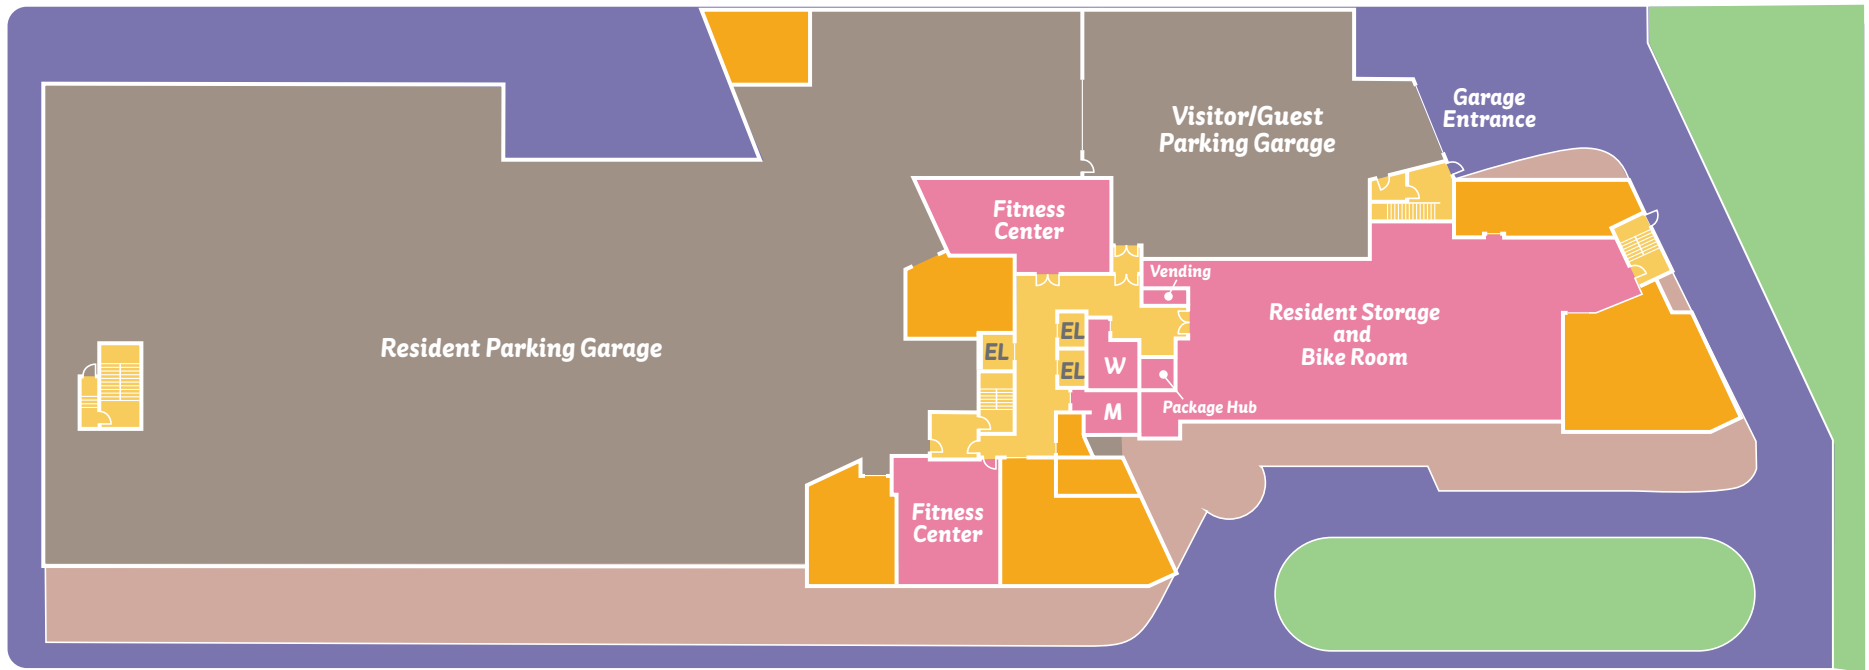

This plan is intended for illustrative purposes only.

2950 Van Ness Street, NW • Washington, D.C. 20008 • (202) 362-6870

A V A Van Ness

Community Plan Levels 2-9

We would like to take you on a standard tour route that may include a model apartment and many community amenities. If you wish to alter this route, see a specific apartment or see other community features, we can do so upon request.

This plan is intended for illustrative purposes only.

2950 Van Ness Street, NW • Washington, D.C. 20008 • (202) 362-6870

**Community Plan
Level P1**

We would like to take you on a standard tour route that may include a model apartment and many community amenities. If you wish to alter this route, see a specific apartment or see other community features, we can do so upon request.

This plan is intended for illustrative purposes only.

**Community Plan
Level P2**

We would like to take you on a standard tour route that may include a model apartment and many community amenities. If you wish to alter this route, see a specific apartment or see other community features, we can do so upon request.

This plan is intended for illustrative purposes only.