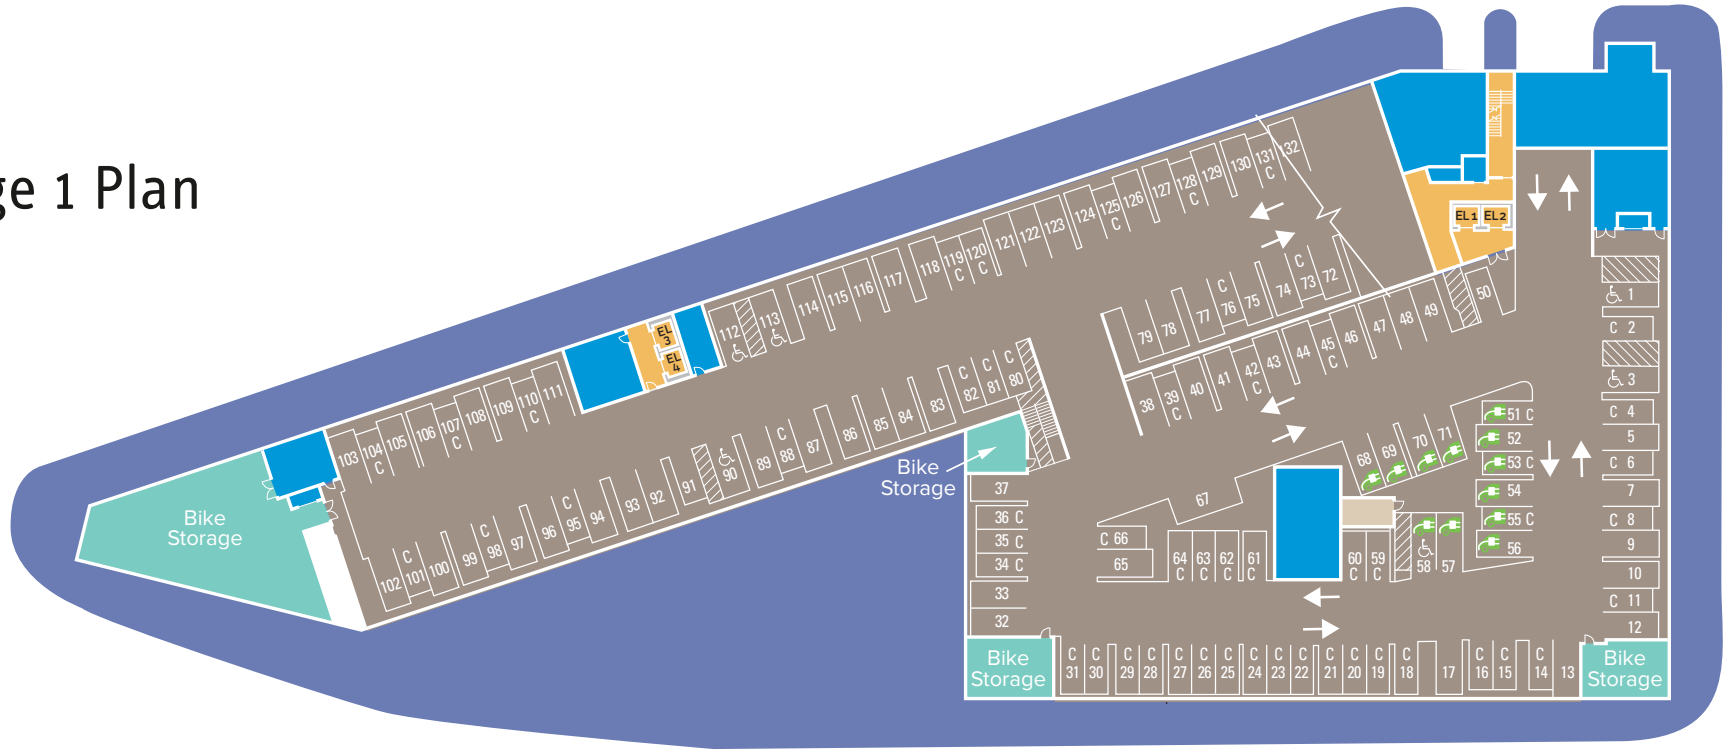

Garage 1 Plan

Garage 2 Plan

We would like to take you on a standard tour route that may include a model apartment and many community amenities. If you wish to alter this route, see a specific apartment or see other community features, we can do so upon request.

This plan is intended for illustrative purposes only.

North Point

2 Leighton Street • Cambridge, MA 02141
(617) 945-1637