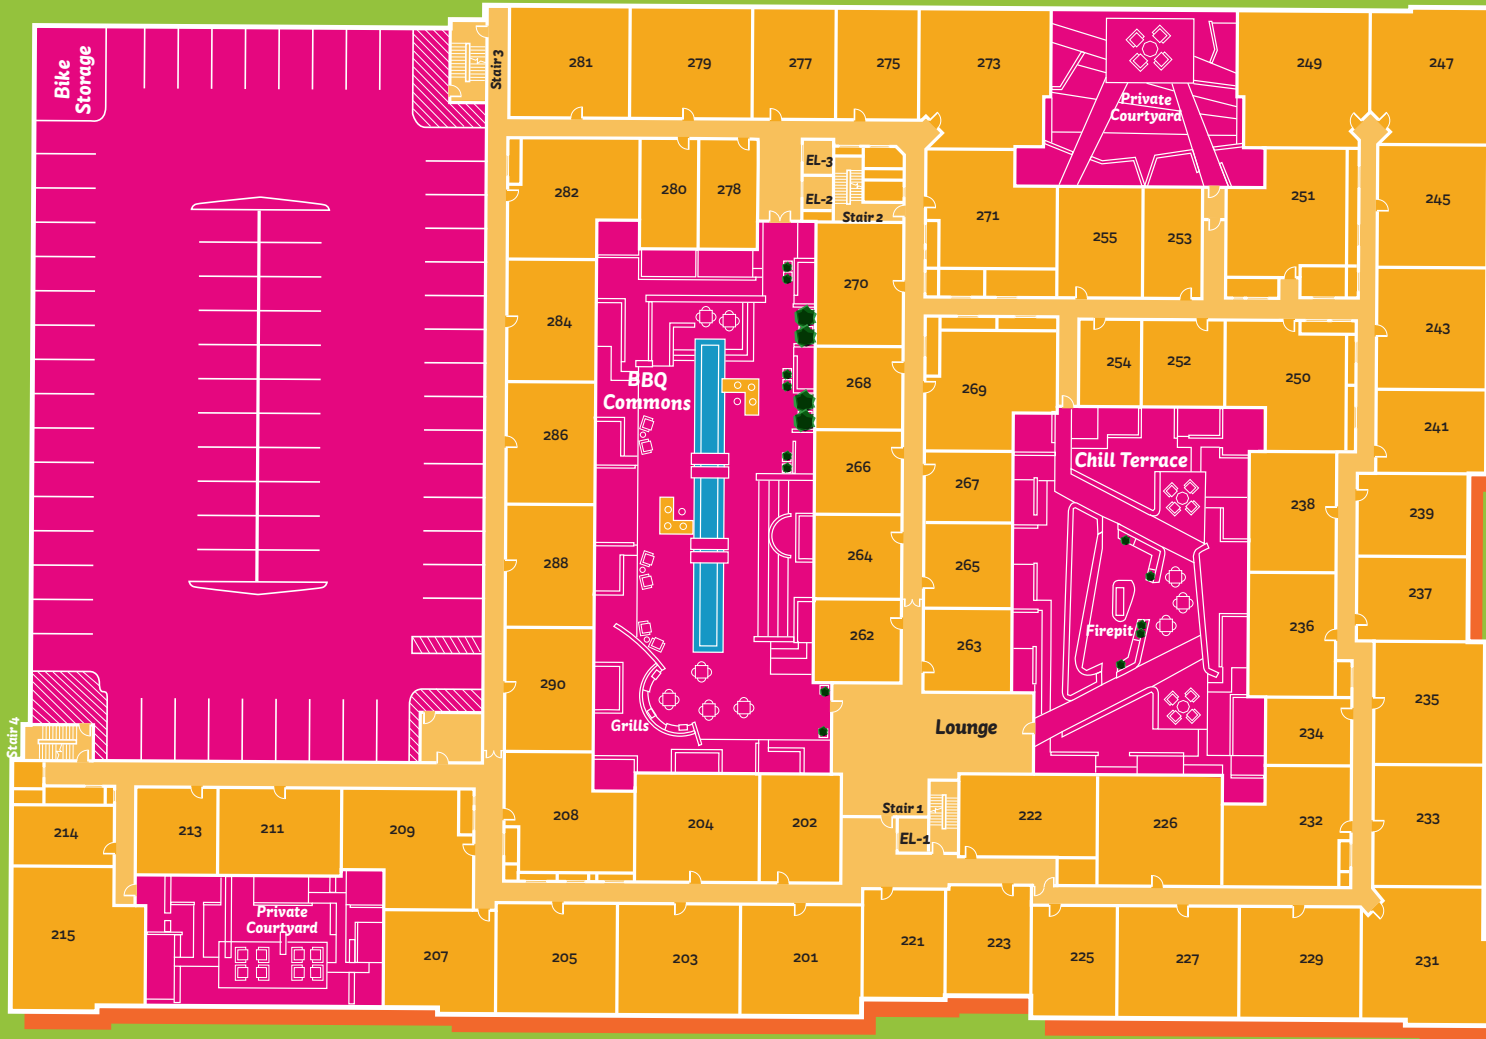

## Community Plan

### Ground Level

Great River Road

Canal Street

Assembly Row

Artisan Way

445 Artisan Way • Somerville, MA 02145

We would like to take you on a standard tour route that may include a model apartment and many community amenities. If you wish to alter this route, see a specific apartment or see other community features, we can do so upon request. This plan is intended for illustrative purposes only.

## Levels 3-5 Detail