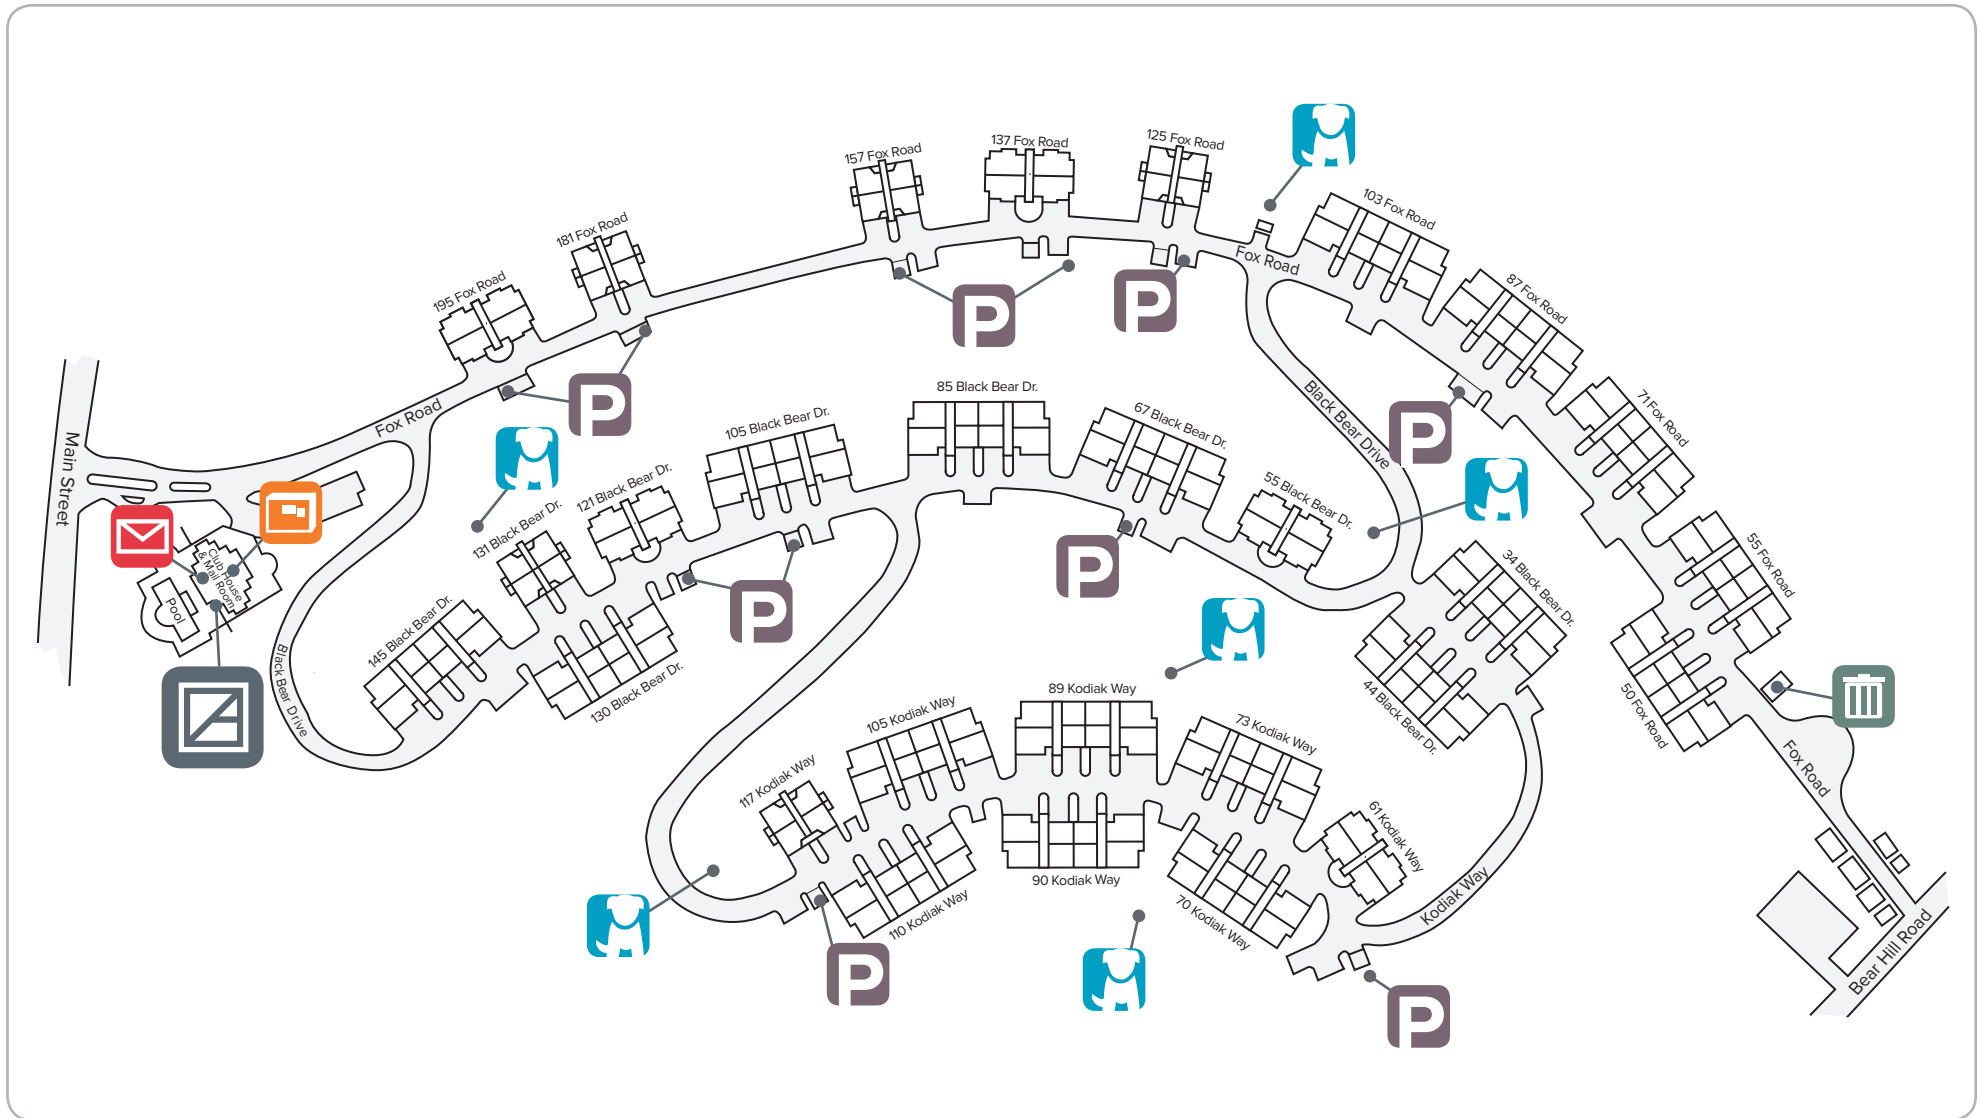

AVALON

BEAR HILL COMMUNITY PLAN

 Parking Spots (available to anyone)

 Garage Parking Spots

We would like to take you on a standard tour route that may include a model apartment and many community amenities. If you wish to alter this route, see a specific apartment or see other community features, we can do so upon request.

This plan is intended for illustrative purposes only.

WELCOME TO AVALON BEAR HILL

Parking Space # _____

Mailbox # _____

Storage # _____

	LEASING OFFICE & AMENITY AREA		TRASH AND RECYCLING		PACKAGE PICK UP
	MAIL ROOM		WAG PET STATION		GARAGE PARKING