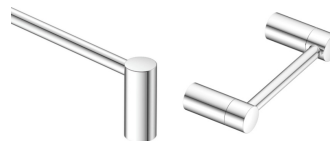

LIVE UP AND ADD A FEW UPGRADES, TOO.

KITCHEN AND BATH
QUARTZ COUNTERTOP

STAINLESS STEEL
APPLIANCES

KITCHEN AND BATH
CABINETS

TILE BACKSPLASH

CABINET HARDWARE

BATH FAUCET

KITCHEN FAUCET

ROBE HOOK

BATH LIGHTING

TOWEL BAR &
TOILET PAPER HOLDER

SHOWER TRIM & ROD

AVALON