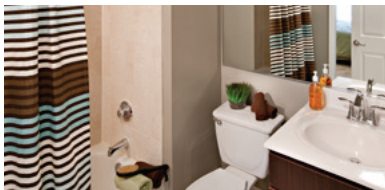

# Finish Package Comparison Chart

Select finishes shown vary throughout the property and are packaged together.

Pick the perfect finishing touch for the apartment you'll love to call home.

PACKAGE	CLASSIC I	RENOVATED I	RENOVATED II	RENOVATED III
<b>APPLIANCES</b>	Stainless Steel	Stainless Steel	Stainless Steel	Stainless Steel
<b>KITCHEN FLOORING</b>	Hard Surface	Resilient	Resilient	Resilient
<b>COUNTERTOPS</b>	Laminate or Granite*	White Quartz	Grey Quartz	Grey Quartz
<b>CABINTRY</b>	Espresso	White	Espresso	White
<b>BACKSPLASH</b>	Tile	Tile	Tile	Tile
<b>FINISHES</b>	Standard	Standard	Standard	Standard
<b>LIGHTING</b>	Standard	Standard	Standard	Standard
<b>OTHER FEATURES</b>	Living Area with Resilient Flooring*	Living Area with Resilient Flooring	Living Area with Resilient Flooring	Living Area with Resilient Flooring