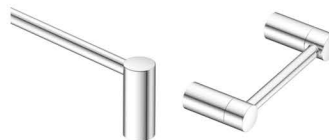

KITCHEN FAUCET

BATH FAUCET

BATH LIGHTING

ROBE HOOK

SHOWER TRIM & ROD

TOWEL BAR &  
TOILET PAPER HOLDER

AVALON