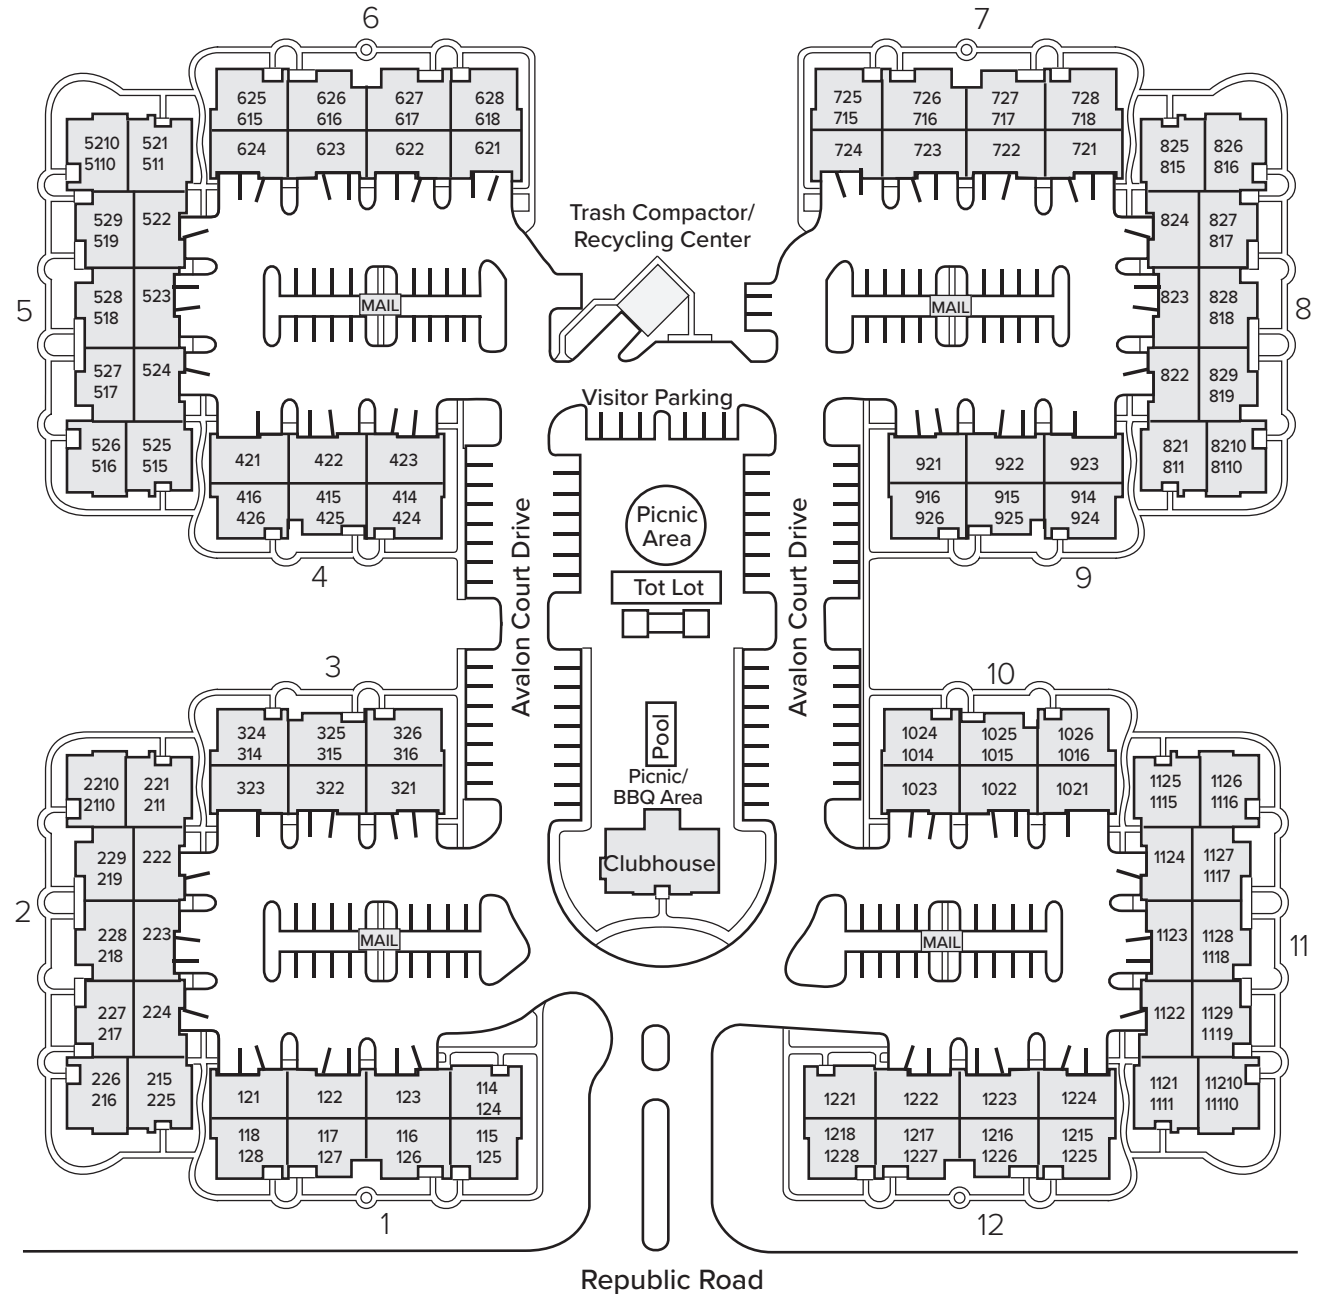

AVALON MELVILLE

SOUTH COMMUNITY PLAN

We would like to take you on a standard tour route that may include a model apartment and many community amenities. If you wish to alter this route, see a specific apartment or see other community features, we can do so upon request.

This plan is intended for illustrative purposes only.

100 AVALON COURT DRIVE • MELVILLE, NY 11747 • 631-454-4500

AVALON MELVILLE

NORTH COMMUNITY PLAN

We would like to take you on a standard tour route that may include a model apartment and many community amenities. If you wish to alter this route, see a specific apartment or see other community features, we can do so upon request.

This plan is intended for illustrative purposes only.

100 COURT NORTH DRIVE • MELVILLE, NY 11747 • 631-454-4500

WELCOME TO AVALON MELVILLE

Republic Road

Parking Space # _____

Mailbox # _____

Storage # _____

LEASING OFFICE
& AMENITY AREA

TRASH AND
RECYCLING

MAIL ROOM

WAG PET
AMENITY

AVALON