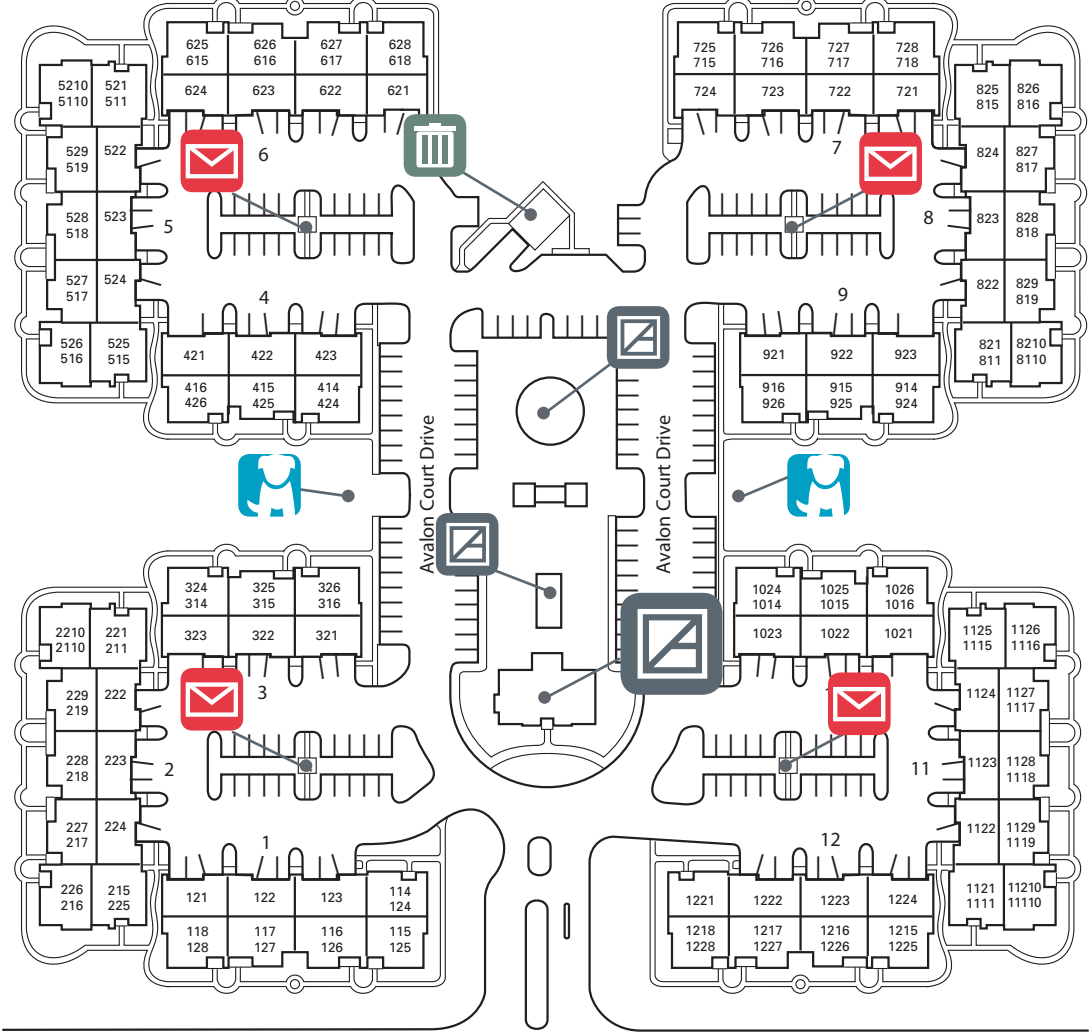

AVALON MELVILLE

SOUTH COMMUNITY PLAN

We would like to take you on a standard tour route that may include a model apartment and many community amenities. If you wish to alter this route, see a specific apartment or see other community features, we can do so upon request.

This plan is intended for illustrative purposes only.

100 AVALON COURT DRIVE • MELVILLE, NY 11747 • 631-454-4500

AVALON MELVILLE

NORTH COMMUNITY PLAN

We would like to take you on a standard tour route that may include a model apartment and many community amenities. If you wish to alter this route, see a specific apartment or see other community features, we can do so upon request.

This plan is intended for illustrative purposes only.

100 COURT NORTH DRIVE • MELVILLE, NY 11747 • 631-454-4500

WELCOME TO AVALON MELVILLE

Republic Road

Parking Space # _____

Mailbox # _____

Storage # _____

LEASING OFFICE
& AMENITY AREA

TRASH AND
RECYCLING

MAIL ROOM

WAG PET
AMENITY

AVALON