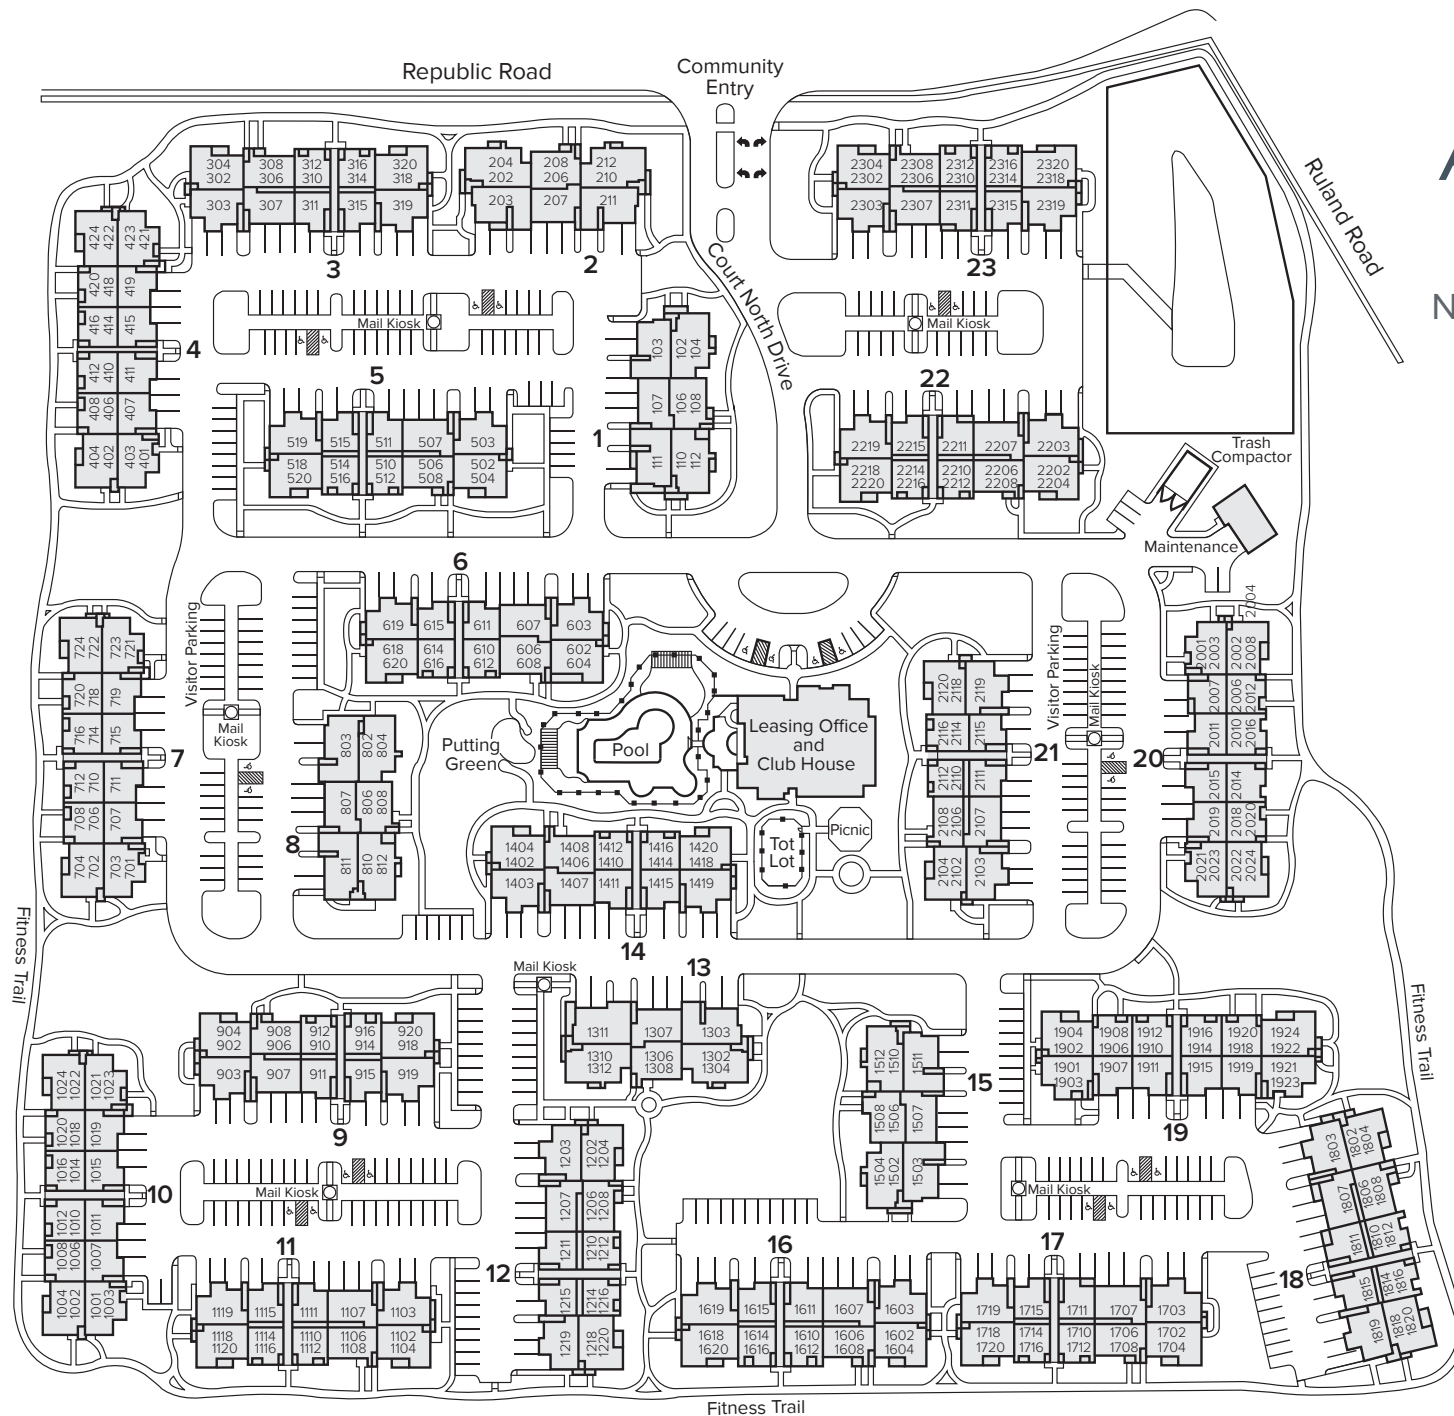

AVALON MELVILLE

SOUTH COMMUNITY PLAN

We would like to take you on a standard tour route that may include a model apartment and many community amenities. If you wish to alter this route, see a specific apartment or see other community features, we can do so upon request.

This plan is intended for illustrative purposes only.

100 AVALON COURT DRIVE • MELVILLE, NY 11747 • 631-454-4500

AVALON MELVILLE

NORTH COMMUNITY PLAN

We would like to take you on a standard tour route that may include a model apartment and many community amenities. If you wish to alter this route, see a specific apartment or see other community features, we can do so upon request.

This plan is intended for illustrative purposes only.

100 COURT NORTH DRIVE • MELVILLE, NY 11747 • 631-454-4500

WELCOME TO AVALON MELVILLE

Republic Road

Parking Space # _____

Mailbox # _____

Storage # _____

LEASING OFFICE
& AMENITY AREA

TRASH AND
RECYCLING

MAIL ROOM

WAG PET
AMENITY

AVALON