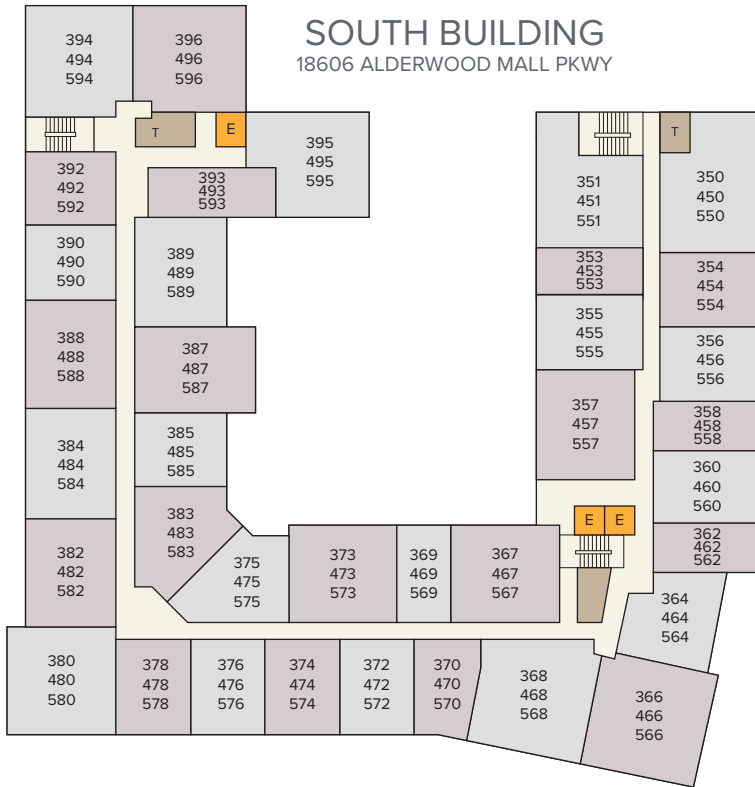

This plan is intended for illustrative purposes only.

**ALDERWOOD MALL PARKWAY**

**AVALON**  
 ALDERWOOD PLACE  
 COMMUNITY PLAN  
 LEVEL 2

We would like to take you on a standard tour route that may include a model apartment and many community amenities. If you wish to alter this route, see a specific apartment or see other community features, we can do so upon request.

This plan is intended for illustrative purposes only.

# AVALON

ALDERWOOD PLACE

COMMUNITY PLAN  
LEVELS 3-5

We would like to take you on a standard tour route that may include a model apartment and many community amenities. If you wish to alter this route, see a specific apartment or see other community features, we can do so upon request.

This plan is intended for illustrative purposes only.

**AVALON**  
 ALDERWOOD PLACE  
 COMMUNITY PLAN  
 LEVEL 6

We would like to take you on a standard tour route that may include a model apartment and many community amenities. If you wish to alter this route, see a specific apartment or see other community features, we can do so upon request.