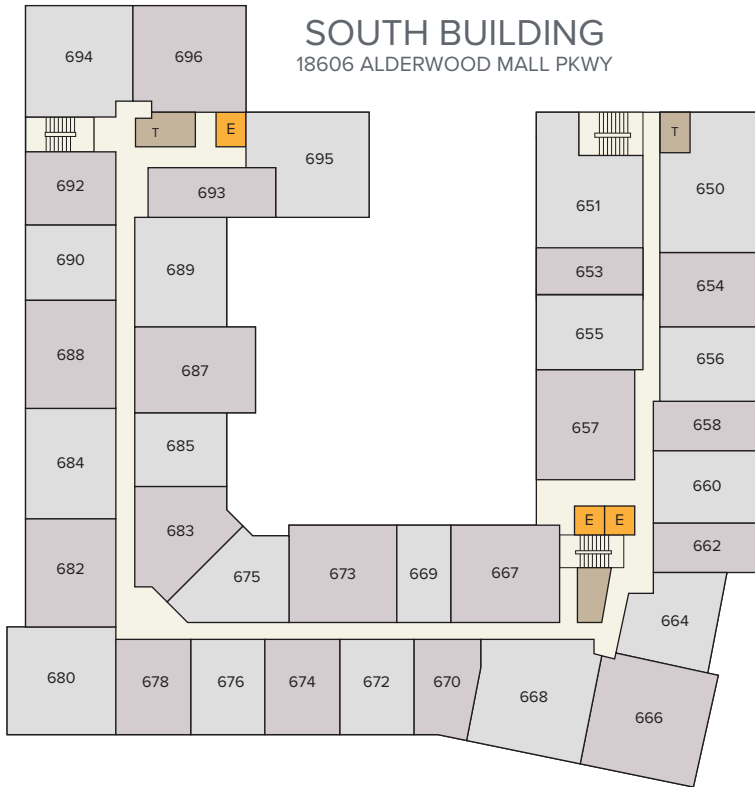

This plan is intended for illustrative purposes only.

# AVALON

ALDERWOOD PLACE

COMMUNITY PLAN  
LEVELS 3-5

We would like to take you on a standard tour route that may include a model apartment and many community amenities. If you wish to alter this route, see a specific apartment or see other community features, we can do so upon request.

This plan is intended for illustrative purposes only.

**AVALON**  
 ALDERWOOD PLACE  
 COMMUNITY PLAN  
 LEVEL 6

We would like to take you on a standard tour route that may include a model apartment and many community amenities. If you wish to alter this route, see a specific apartment or see other community features, we can do so upon request.