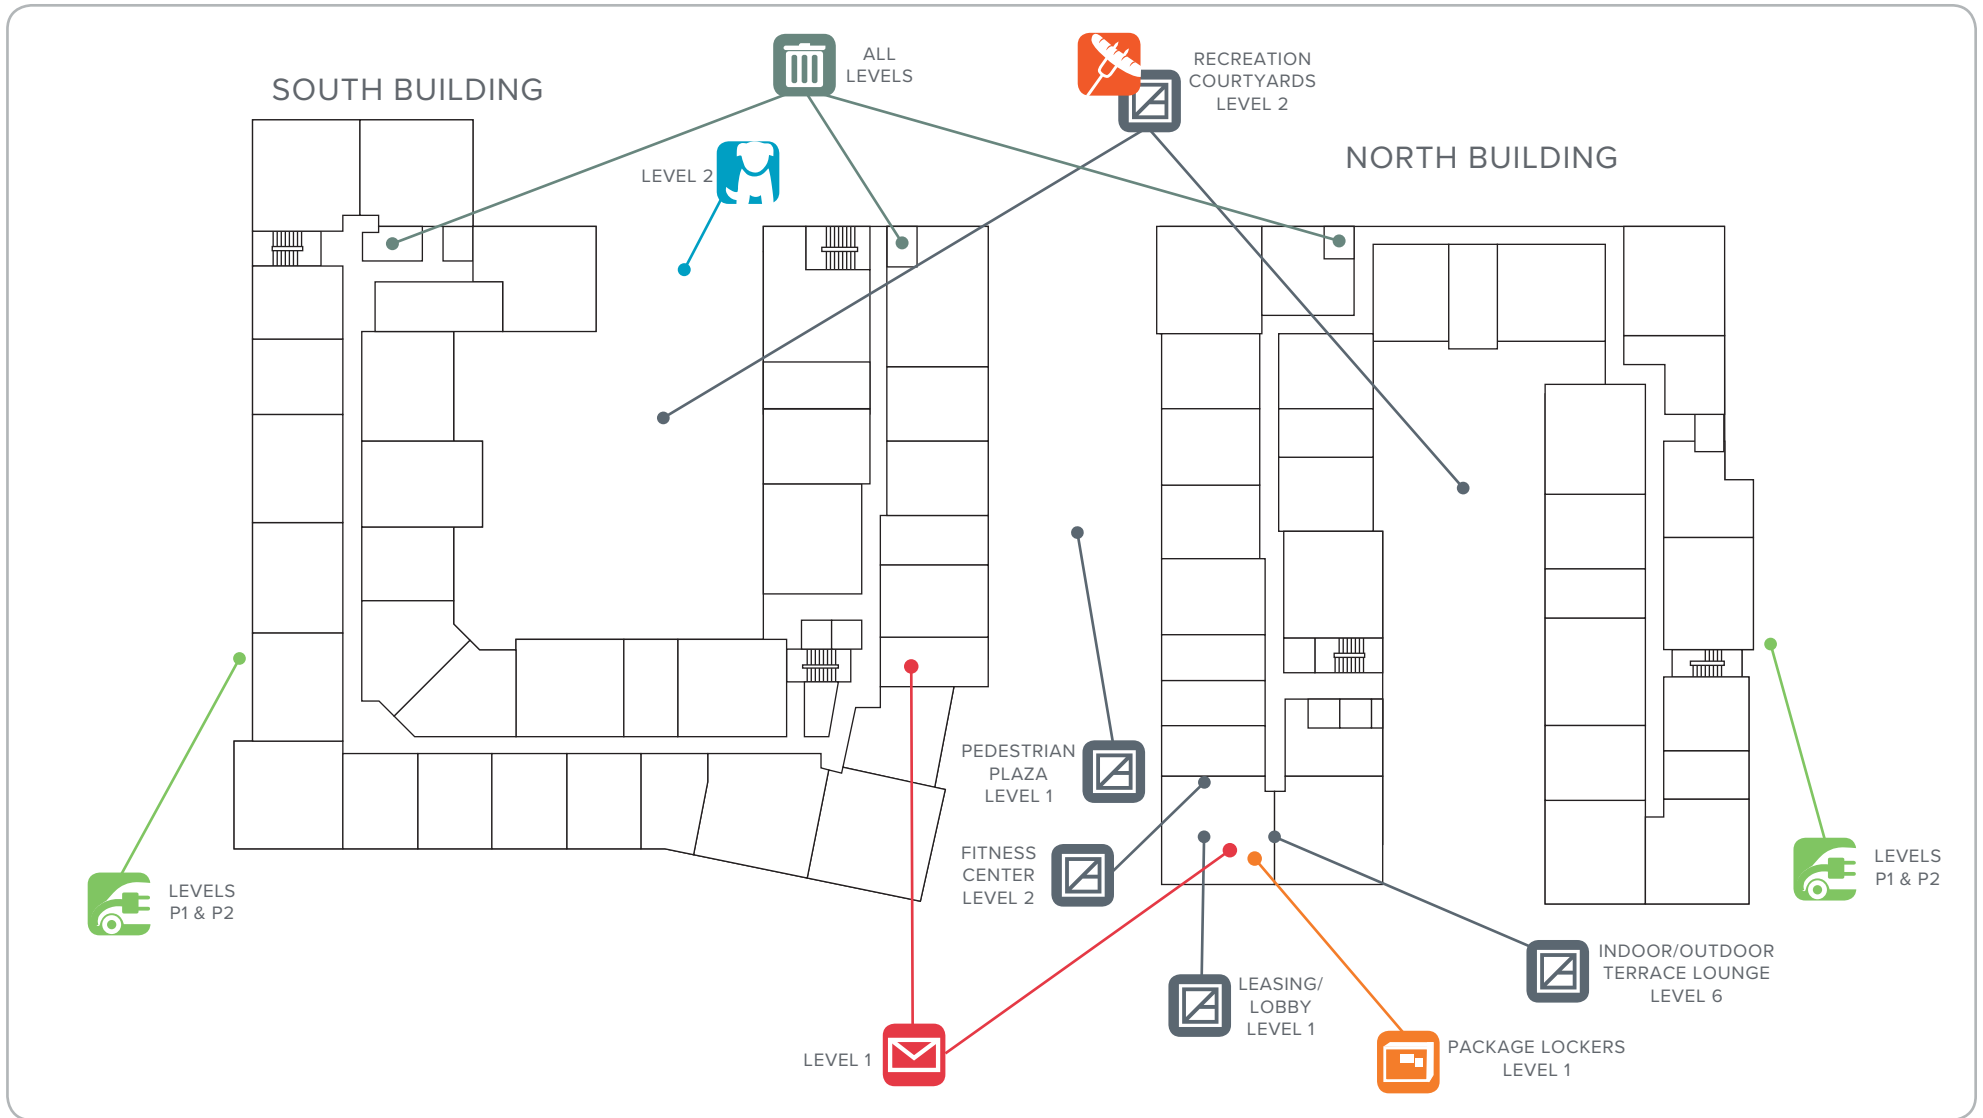

# AVALON

ALDERWOOD PLACE

COMMUNITY PLAN  
LEVELS 3-5

We would like to take you on a standard tour route that may include a model apartment and many community amenities. If you wish to alter this route, see a specific apartment or see other community features, we can do so upon request.

This plan is intended for illustrative purposes only.

**AVALON**  
 ALDERWOOD PLACE  
 COMMUNITY PLAN  
 LEVEL 6

We would like to take you on a standard tour route that may include a model apartment and many community amenities. If you wish to alter this route, see a specific apartment or see other community features, we can do so upon request.

This plan is intended for illustrative purposes only.

# WELCOME TO AVALON ALDERWOOD PLACE

 LEASING OFFICE & AMENITY AREA	 TRASH & RECYCLING	 24-HOUR PACKAGE PICK UP	 BARBECUE
 WAG PET STATION	 MAIL KIOSK	 ELECTRIC VEHICLE PLUG-IN	