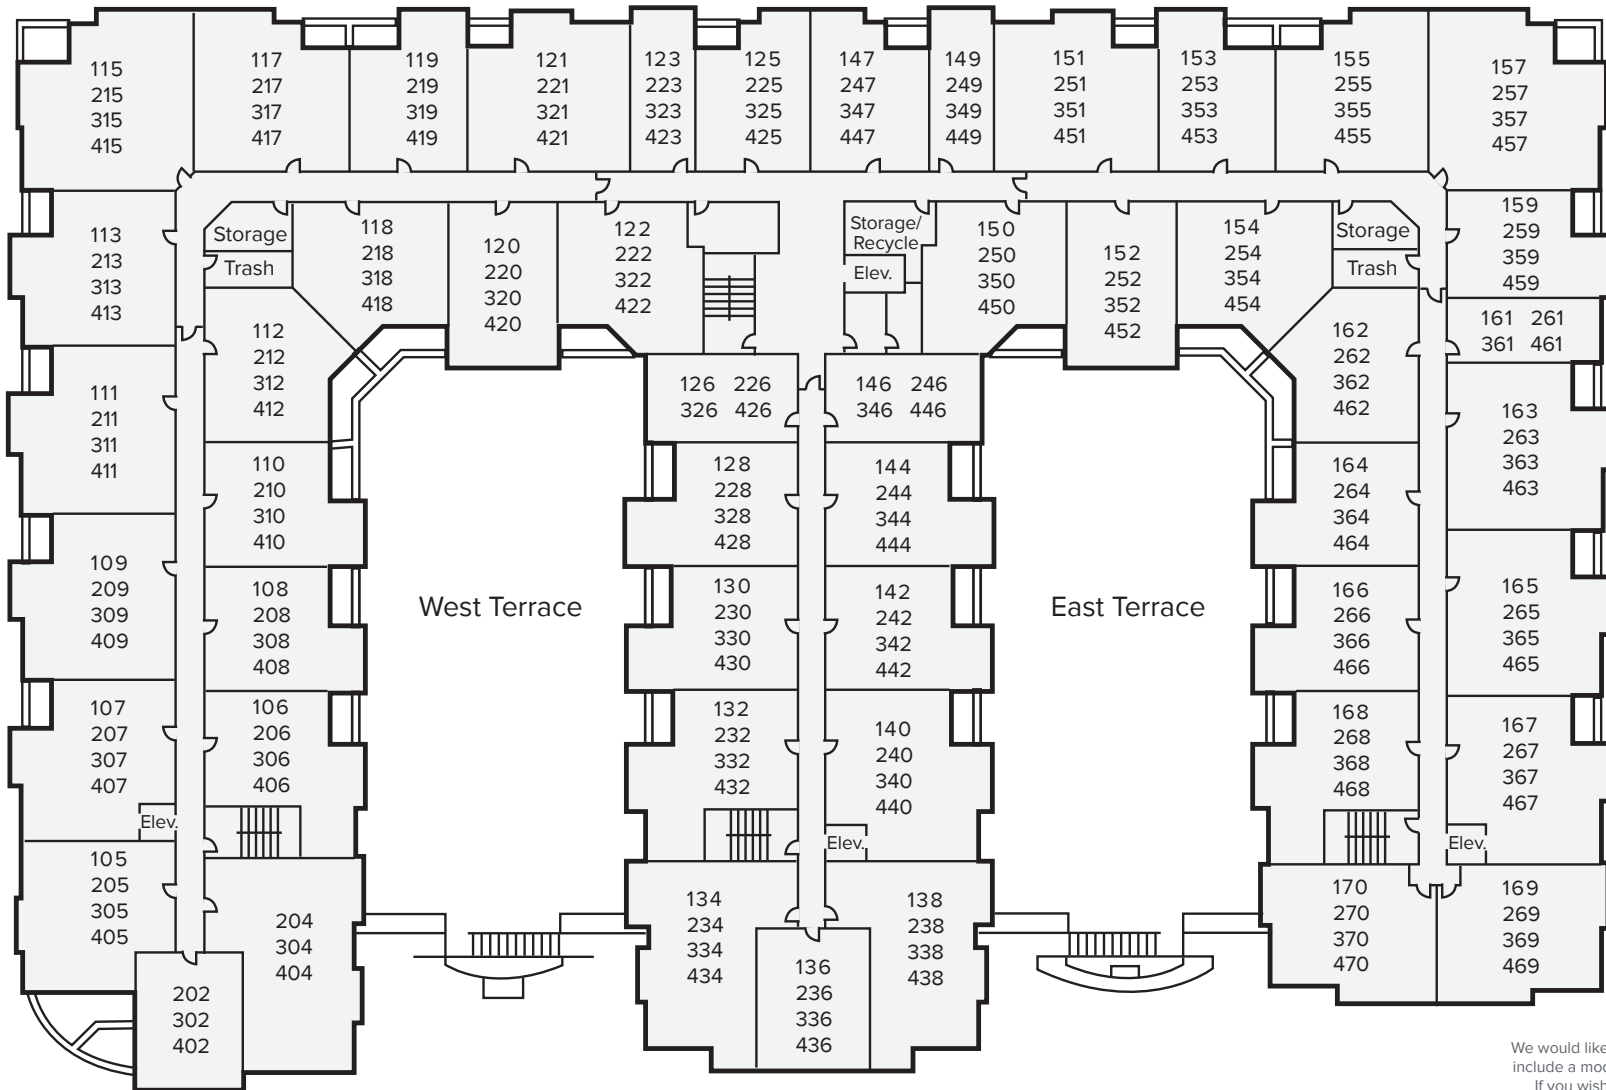

AVALON

BELLEVUE

COMMUNITY PLAN

We would like to take you on a standard tour route that may include a model apartment and many community amenities. If you wish to alter this route, see a specific apartment or see other community features, we can do so upon request.

This plan is intended for illustrative purposes only.

WELCOME TO AVALON BELLEVUE

Parking Space # _____

Mailbox # _____

Storage # _____

LEASING OFFICE
& AMENITY AREA

TRASH

PACKAGE
PICK UP