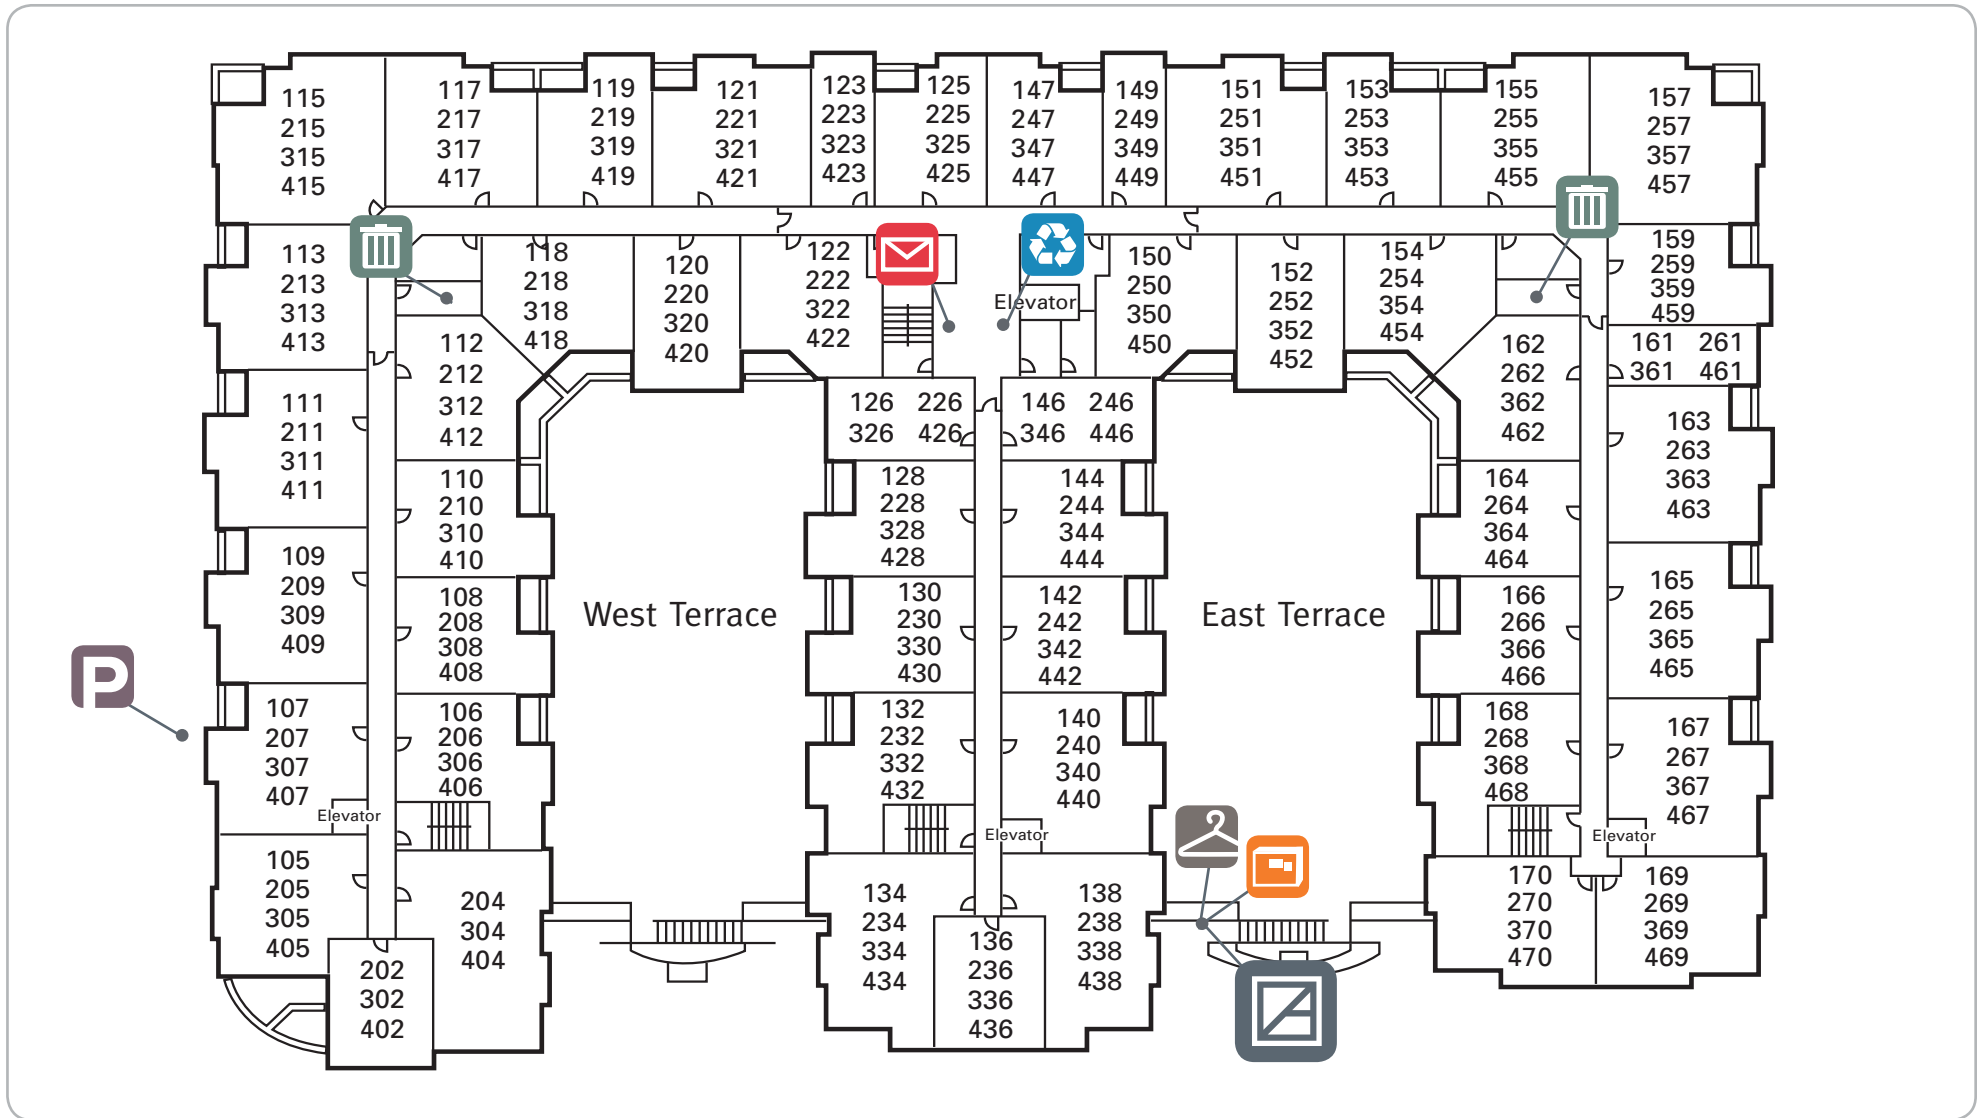

AVALON

BELLEVUE

COMMUNITY PLAN

We would like to take you on a standard tour route that may include a model apartment and many community amenities. If you wish to alter this route, see a specific apartment or see other community features, we can do so upon request.

This plan is intended for illustrative purposes only.

WELCOME TO AVALON BELLEVUE

Parking Space # _____

Mailbox # _____

Storage # _____

LEASING OFFICE
& AMENITY AREA

TRASH

PACKAGE
PICK UP

DRY CLEANING
DROP OFF

MAIL ROOM

RECYCLING
P1

UNDERGROUND
PARKING GARAGE

AVALON