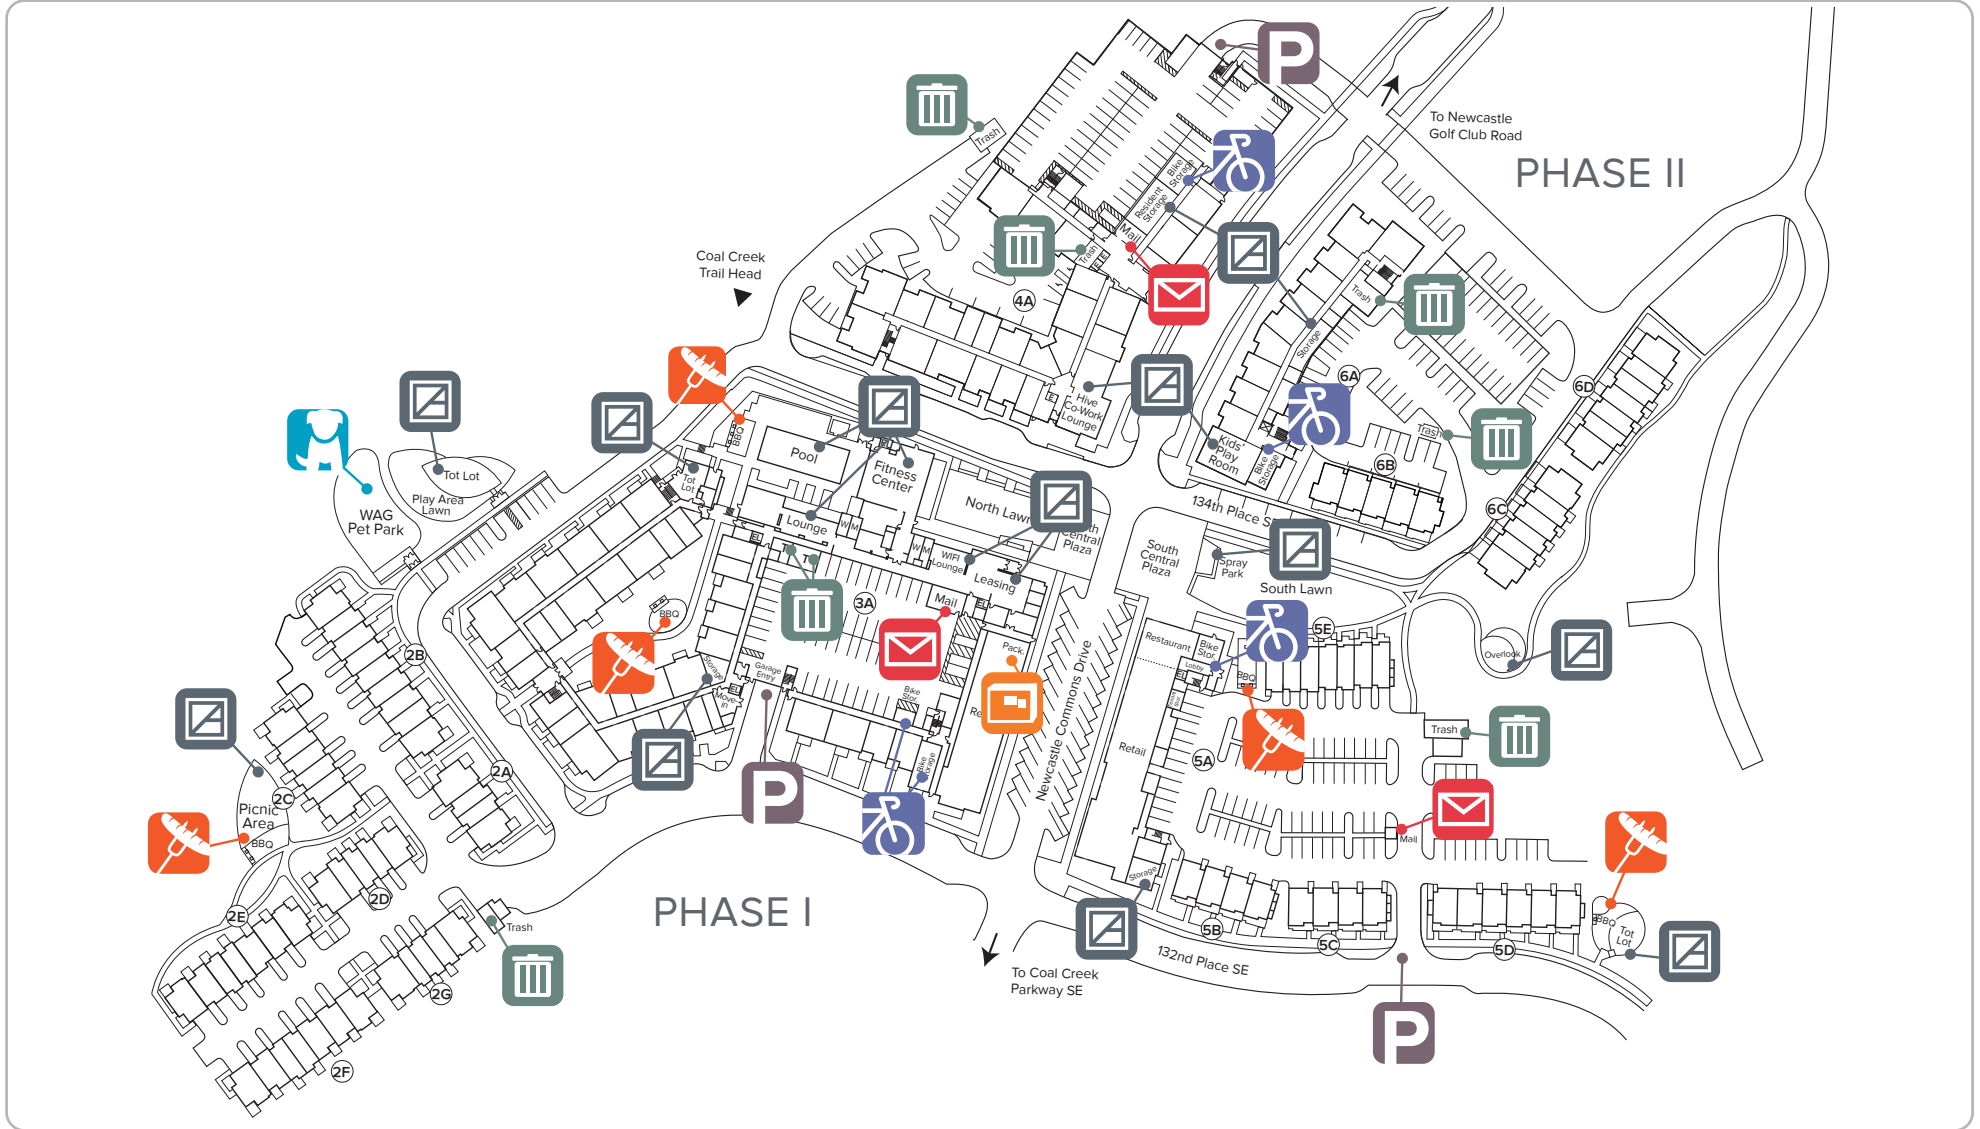

WELCOME TO AVALON NEWCASTLE COMMONS