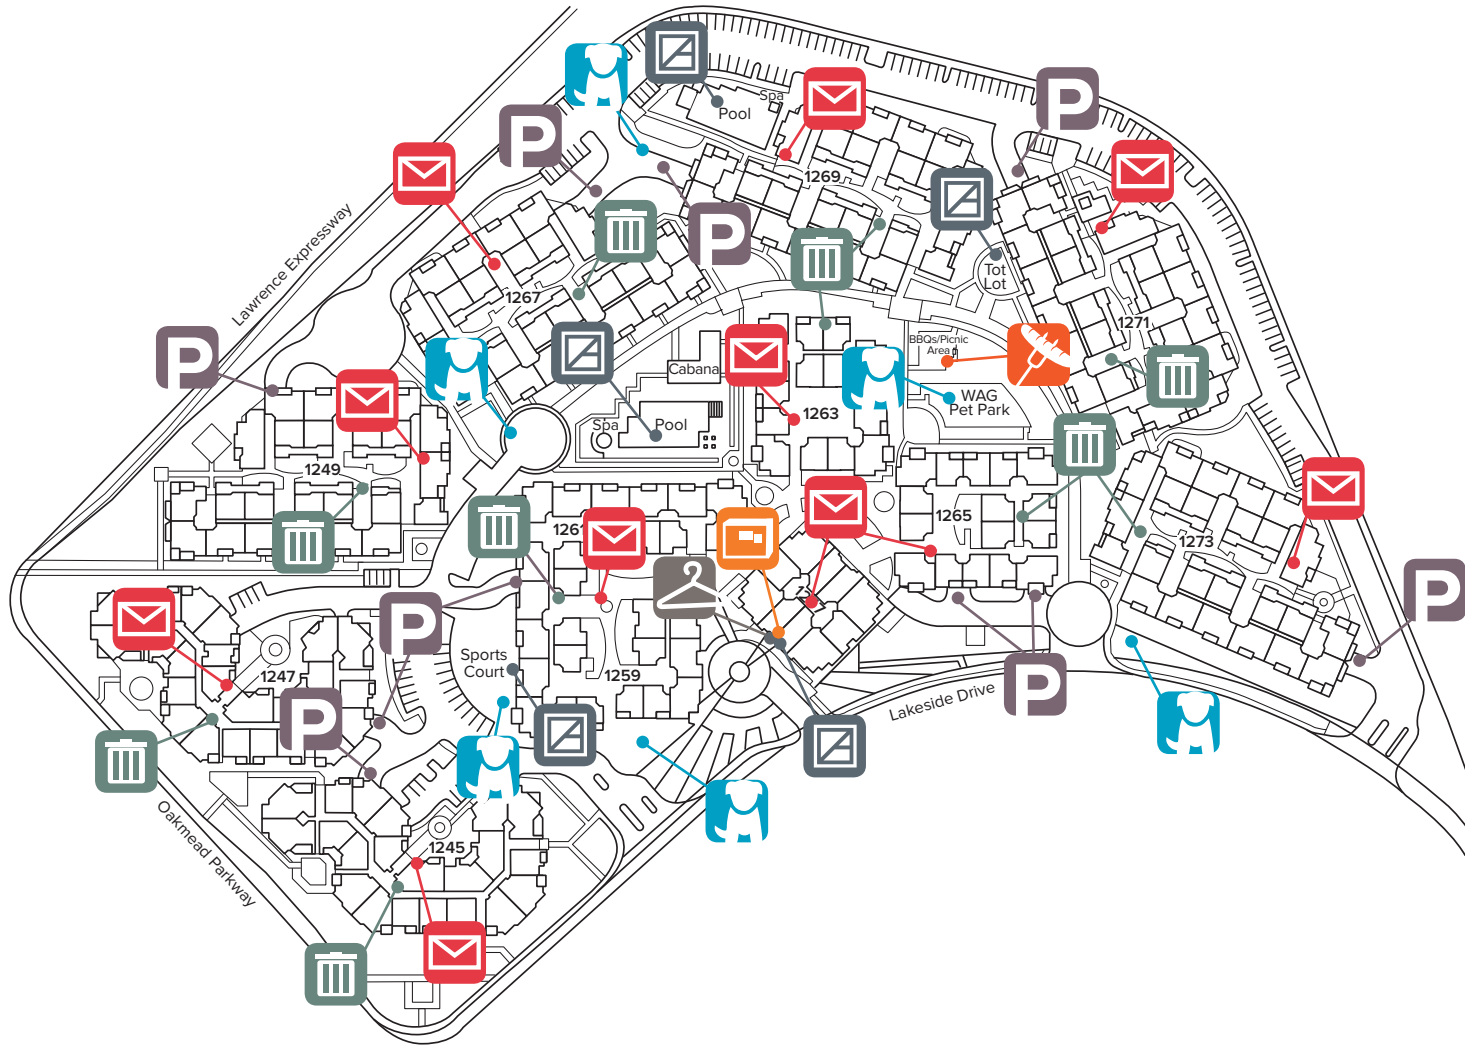

WELCOME TO AVALON SILICON VALLEY

Parking Space # _____

Mailbox # _____

Storage # _____

LEASING OFFICE & AMENITY AREA

TRASH AND RECYCLING

PACKAGE PICK UP

PARKING

DRY CLEANING DROP OFF

WAG PET AREA

MAIL ROOM

BARBECUE

AVALON