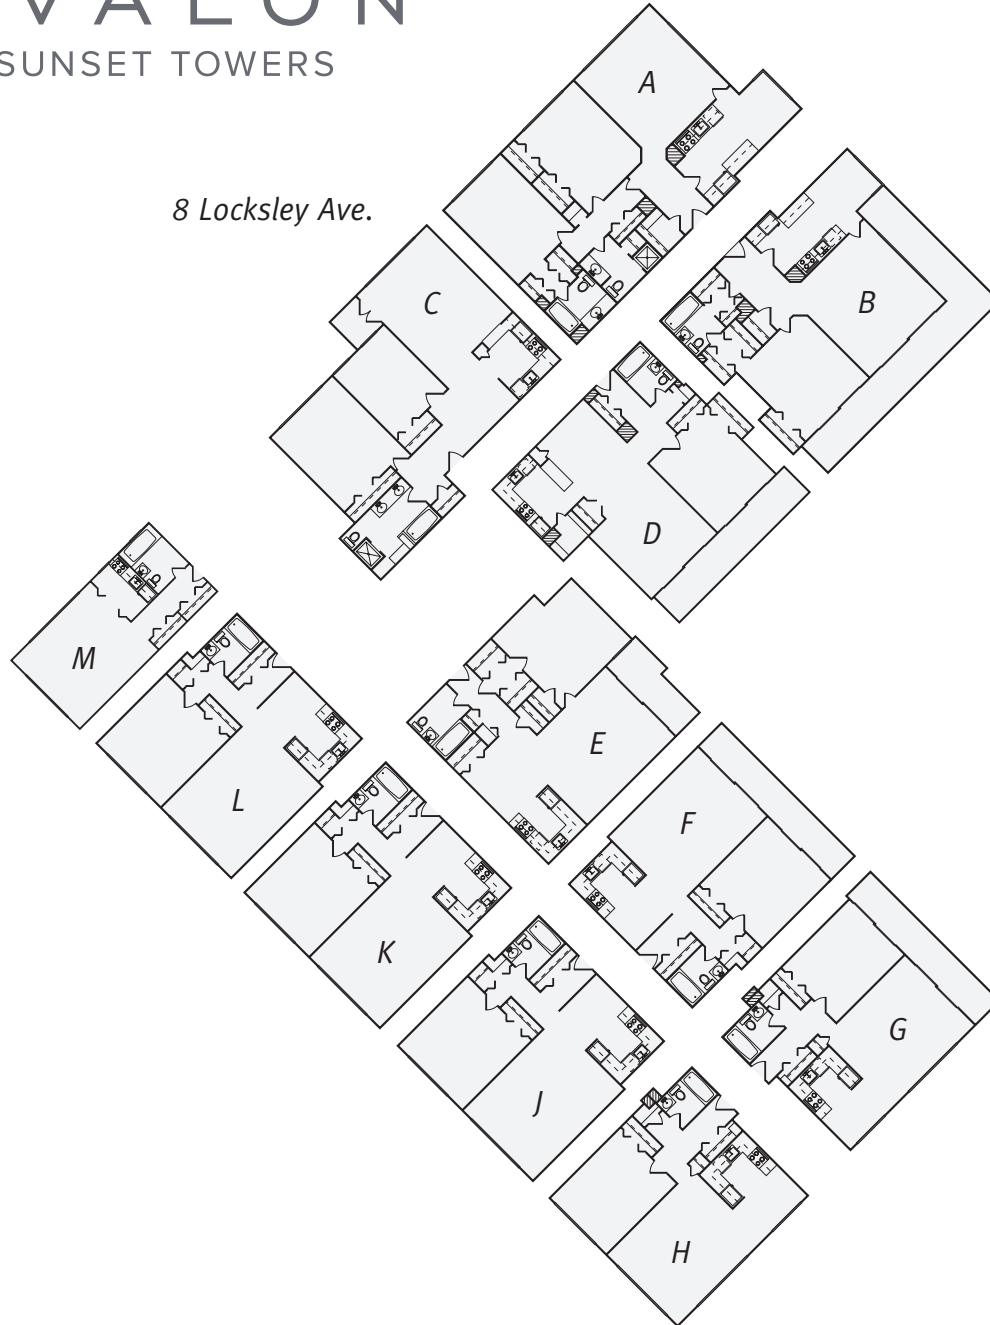

# AVALON

SUNSET TOWERS

8 Locksley Ave.

6 Locksley Ave.

8 Locksley Avenue • San Francisco, CA 94122 • (415) 681-6800  
*This plan is meant for illustrative purposes only.*

# WELCOME TO AVALON SUNSET TOWERS

Parking Space # \_\_\_\_\_  
Mailbox # \_\_\_\_\_  
Storage # \_\_\_\_\_

 LEASING OFFICE & AMENITY AREA  
 PARKING GARAGE

 TRASH  
 RECYCLING

 PACKAGE PICK UP  
 MAIL ROOM