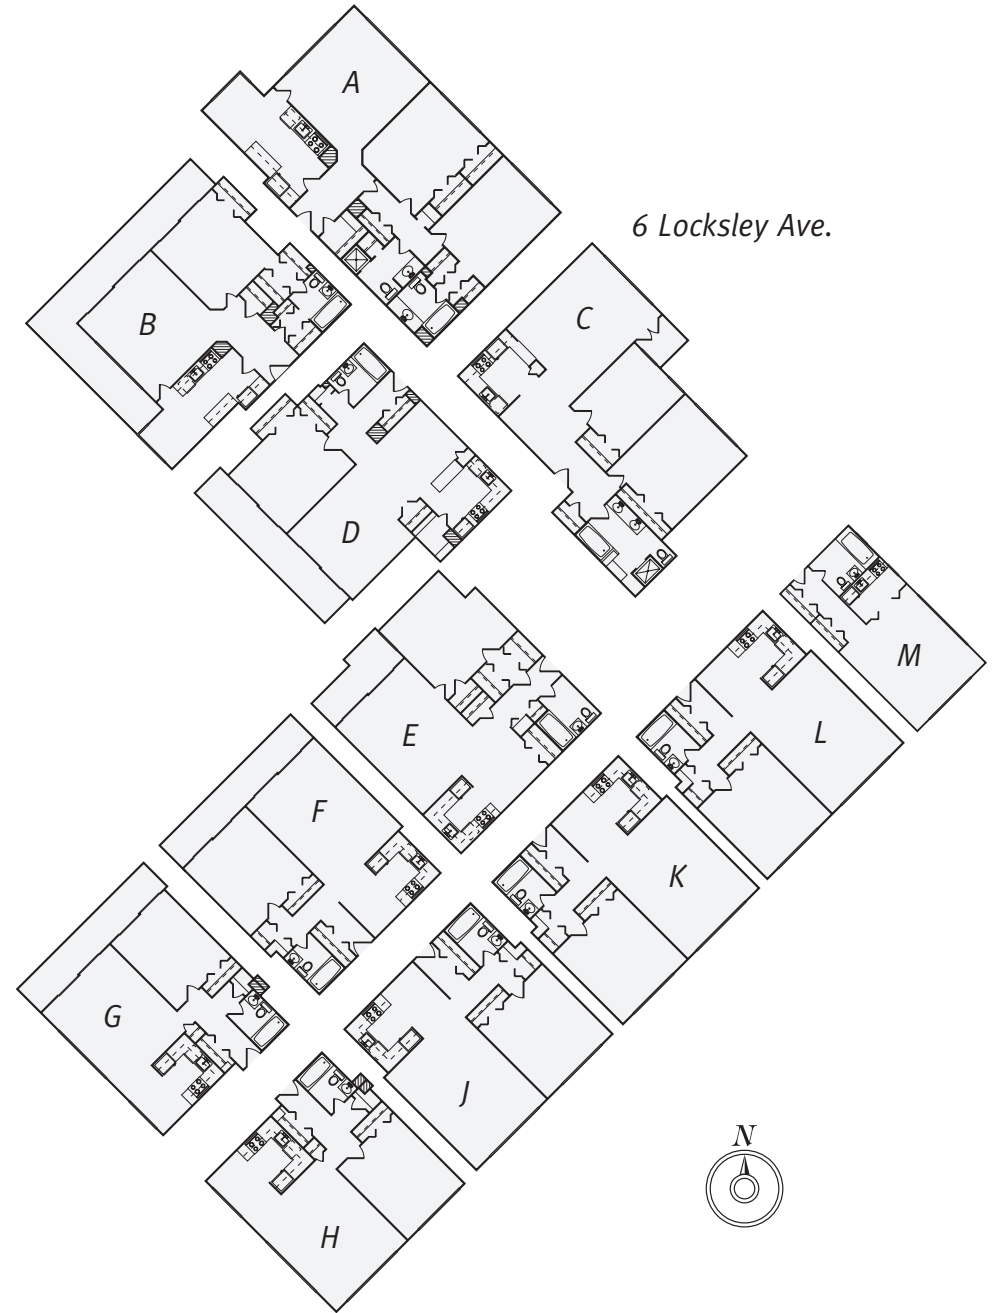

# AVALON

SUNSET TOWERS

8 Locksley Ave.

6 Locksley Ave.

8 Locksley Avenue • San Francisco, CA 94122 • (415) 681-6800  
*This plan is meant for illustrative purposes only.*

# WELCOME TO AVALON SUNSET TOWERS

Parking Space # \_\_\_\_\_  
Mailbox # \_\_\_\_\_  
Storage # \_\_\_\_\_

 LEASING OFFICE & AMENITY AREA  
 PARKING GARAGE

 TRASH  
 RECYCLING

 PACKAGE PICK UP  
 MAIL ROOM