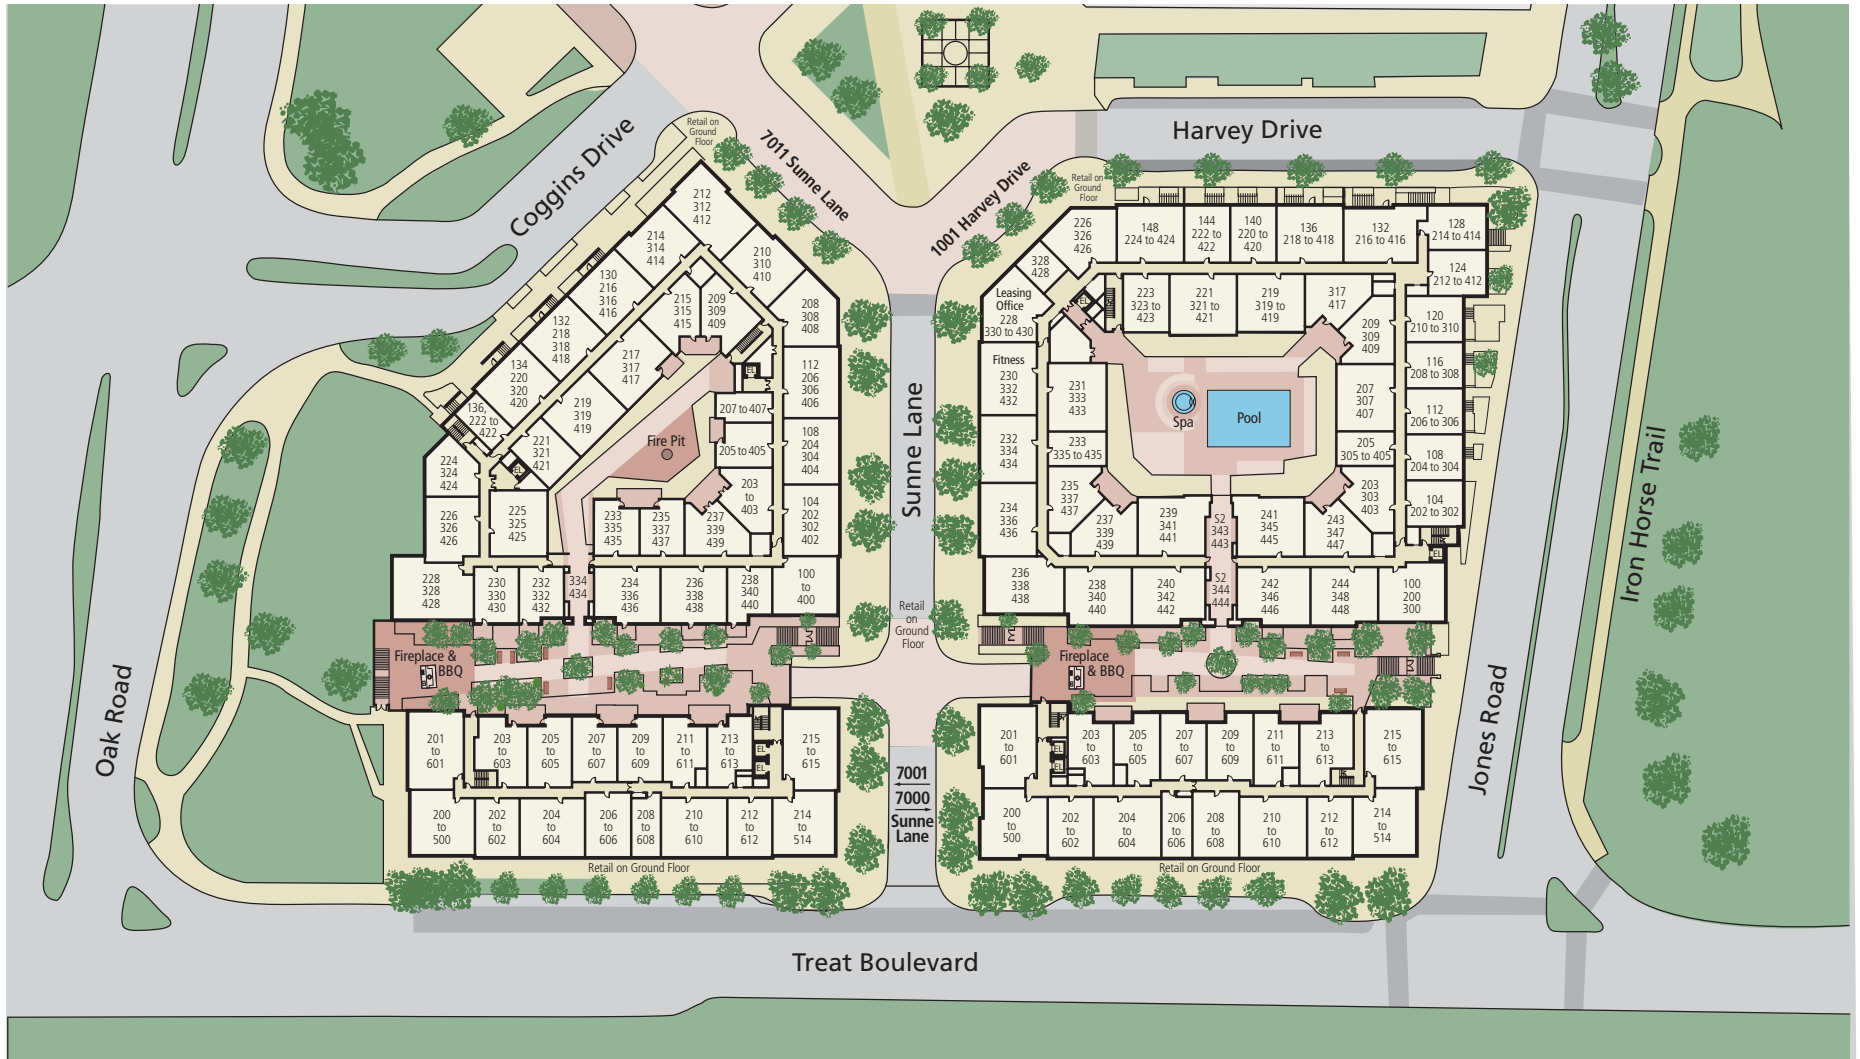

AVALON

WALNUT CREEK COMMUNITY PLAN

We would like to take you on a standard tour route that may include a model apartment and many community amenities. If you wish to alter this route, see a specific apartment or see other community features, we can do so upon request.

This plan is intended for illustrative purposes only.

1001 HARVEY DRIVE, #156 • WALNUT CREEK, CA 94597 • 925-256-4600