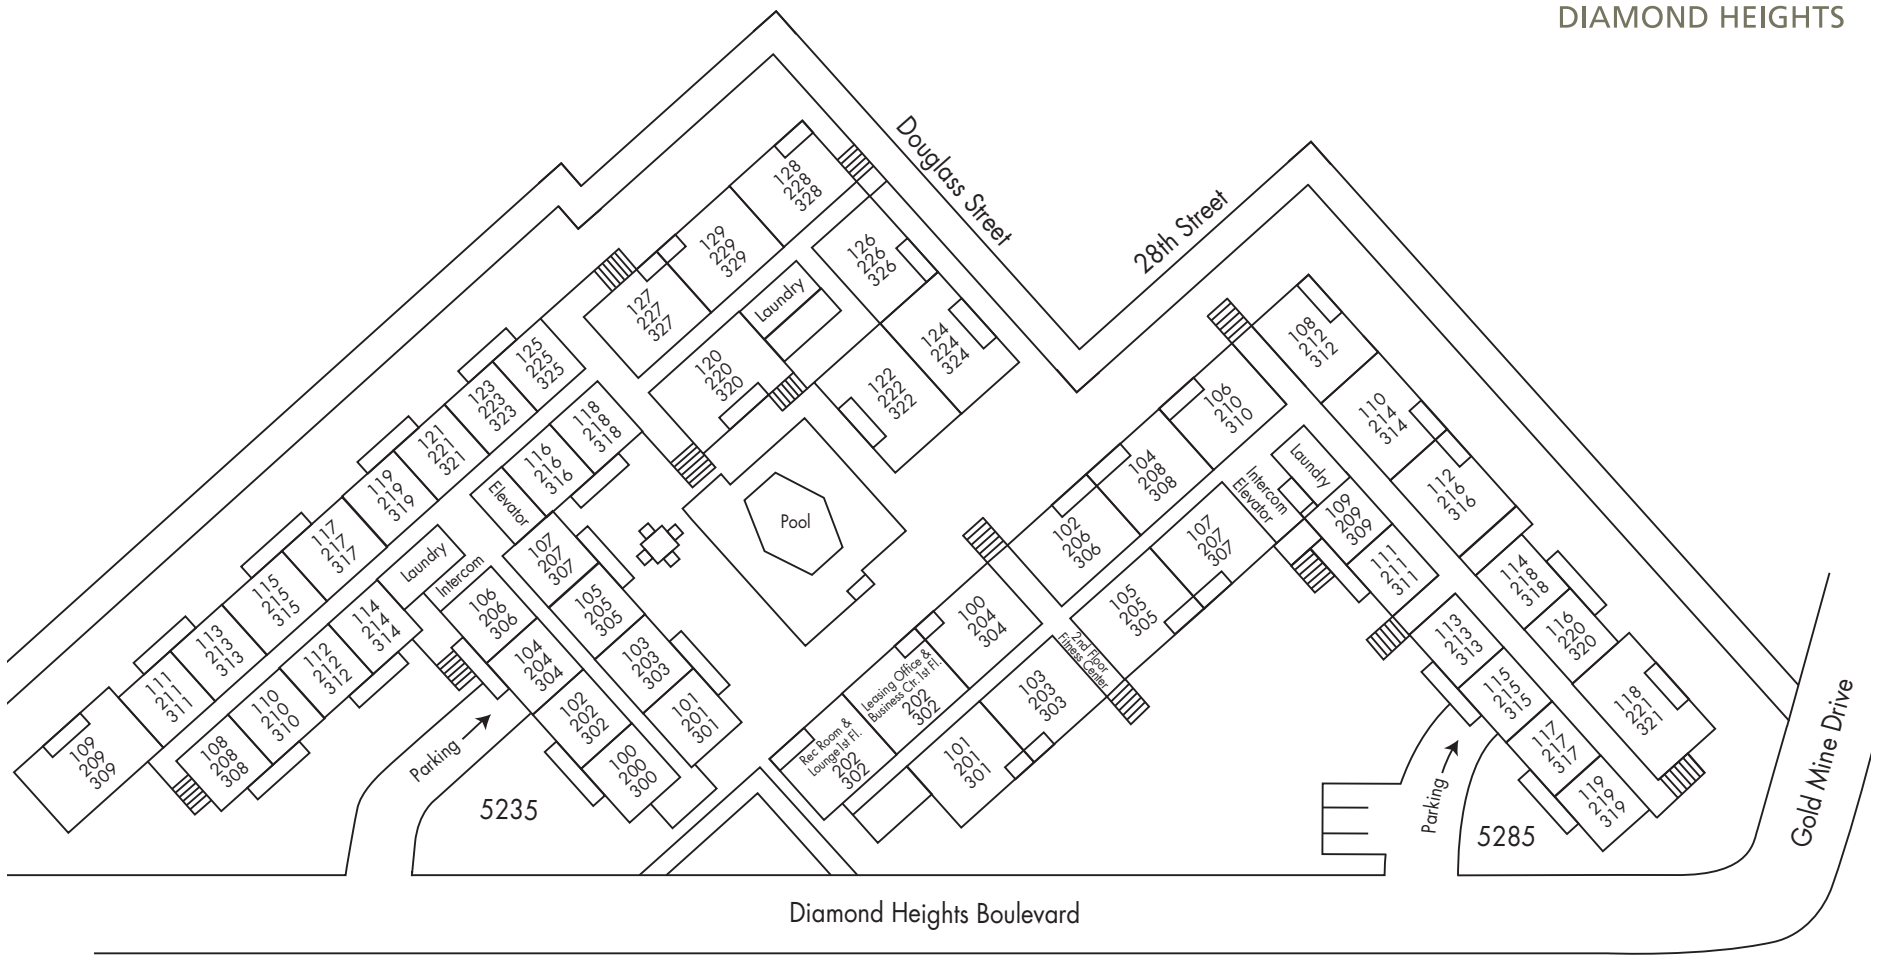

# community plan.

eaves  
by Avalon

DIAMOND HEIGHTS

We would like to take you on a standard tour route that may include a model apartment and many community amenities. If you wish to alter this route, see a specific apartment or see other community features, we can do so upon request. This plan is intended for illustrative purposes only.

# Getting to know eaves | Diamond Heights

- LEASING OFFICE AND AMENITY AREA
- MAIL ROOM
- TRASH AND RECYCLING
- PACKAGE PICK UP
- UNDERGROUND PARKING GARAGE
- PET AREA

Parking Space Number \_\_\_\_\_ Mailbox Number \_\_\_\_\_ Storage Number \_\_\_\_\_