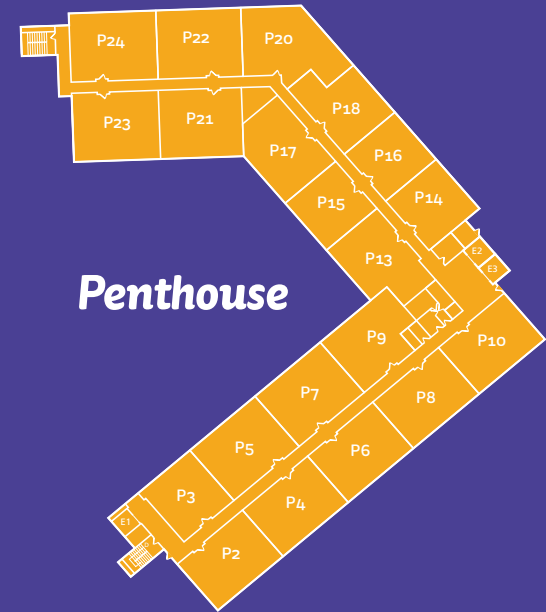

AVA Stamford Community Plan

We would like to take you on a standard tour route that may include a model apartment and many community amenities. If you wish to alter this route, see a specific apartment or see other community features, we can do so upon request.

This plan is intended for illustrative purposes only.

50 Forest Street • Stamford, CT 06901 • (203) 323-2300
email stamford@avaapartments.com