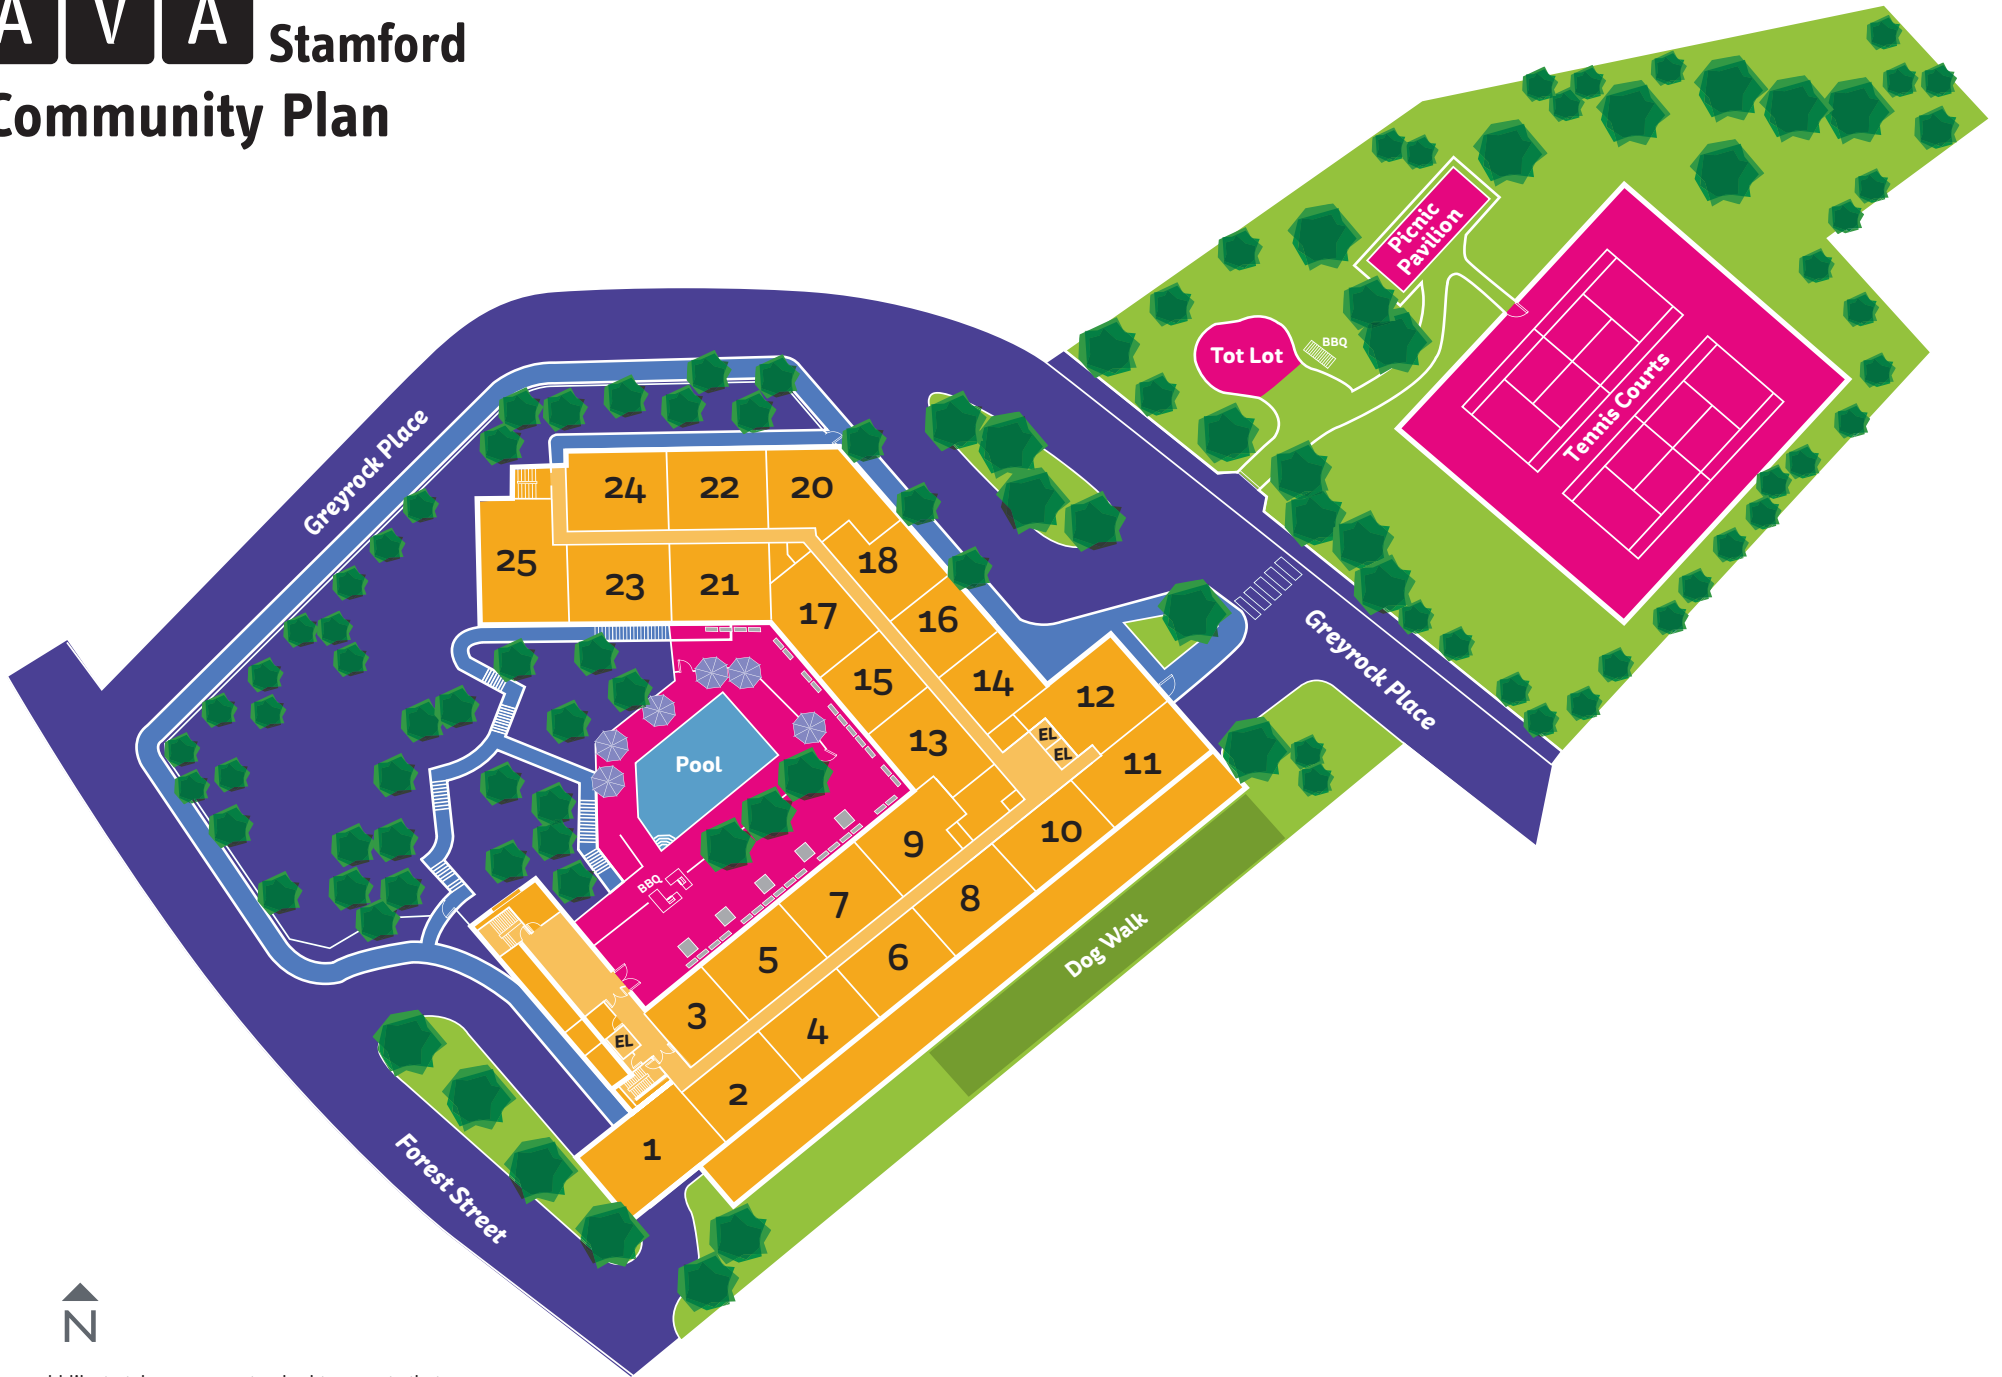

AVA Stamford Community Plan

We would like to take you on a standard tour route that may include a model apartment and many community amenities. If you wish to alter this route, see a specific apartment or see other community features, we can do so upon request.

This plan is intended for illustrative purposes only.

50 Forest Street • Stamford, CT 06901 • (203) 323-2300
email stamford@avaapartments.com

AVA Stamford Community Plan

We would like to take you on a standard tour route that may include a model apartment and many community amenities. If you wish to alter this route, see a specific apartment or see other community features, we can do so upon request.