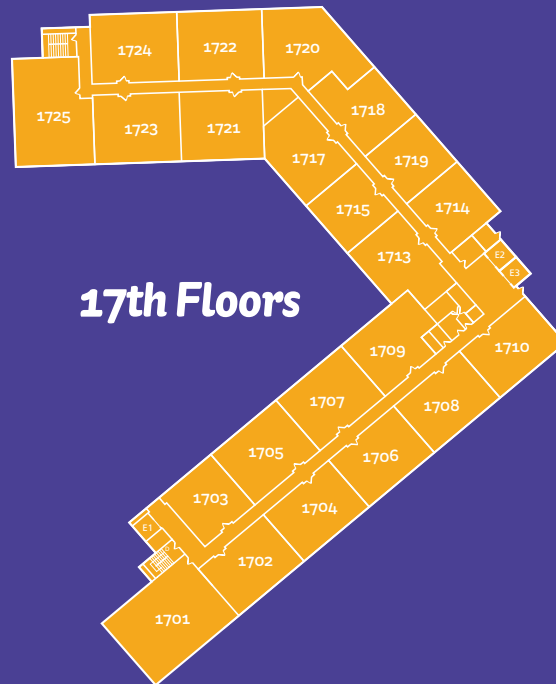

AVA Stamford Community Plan

We would like to take you on a standard tour route that may include a model apartment and many community amenities. If you wish to alter this route, see a specific apartment or see other community features, we can do so upon request.

This plan is intended for illustrative purposes only.

50 Forest Street • Stamford, CT 06901 • (203) 323-2300
email stamford@avaapartments.com